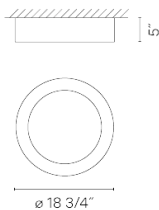

Sketch

Electrical characteristics

1 x LED PLATE 31W 900mA

Total 0.0 W

Light source: 2700K CRI >90 1705 lm 55 lm/W

Driver included: CC - Constant Current 900 mA 100-277V 50/60Hz

Electronic dimming: 0-10V

Optional dimming: DALI or Lutron ECO