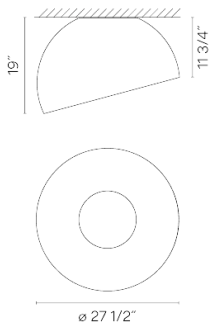

Sketch

Electrical characteristics

1 x LED PLATE 31W 900mA

Total 0.0 W

VIBIA

Light source: 2700K CRI >90 1705 lm 55 lm/W

Driver included: CC - Constant Current 900 mA 100-277V 50/60Hz

Electronic dimming: 0-10V