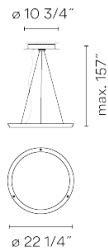

## Electrical characteristics

1 x LED STRIP 24V 23W

Total 23.0 W