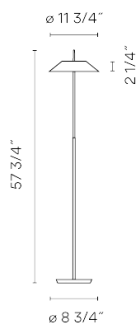

5515-93 White (Mayfair RAL 9016)

Sketch

Electrical characteristics

1 x LED STRIP 24V 2.4W

AND

1 x LED STRIP 24V 12.6W

Total 15.0 W

VIBIA