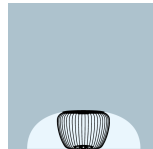

Light distribution

Ground lighting

Outdoor lighting