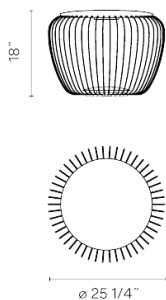

Diffuser

Glass diffuser

Materials

Seat: Polyurethane foam

Rods: Steel

Base: Steel

Diffuser: Glass

Finishes

4710-07 Beige grey (RAL 7006)

4710-58 Off-white (Pantone Warm Gray 2 U)

Sketch

Electrical characteristics

1 x LED 9W 350mA

Total 9.0 W

VIBIA

Light source: 2700K CRI >80 1041 lm 116 lm/W