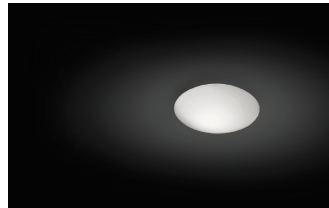

Electrical characteristics

VIBIA