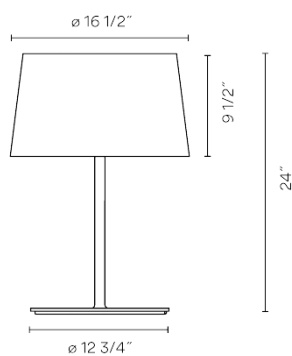

Diffuser

Acrylic diffuser

Materials

Shade: Screen
Diffuser: Acrylic
Tube: Aluminum
Base: Steel

Finishes

4900-10 White (NCS S 0300-N)

Sketch

Electrical characteristics