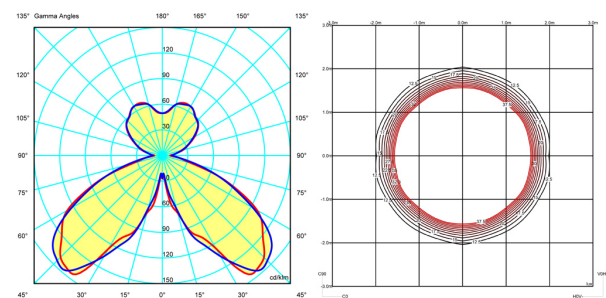

Please see the installation manual

Light distribution

General lighting

Lamp for general lighting that equally distributes the light in all directions.

Photometric data

Certificates