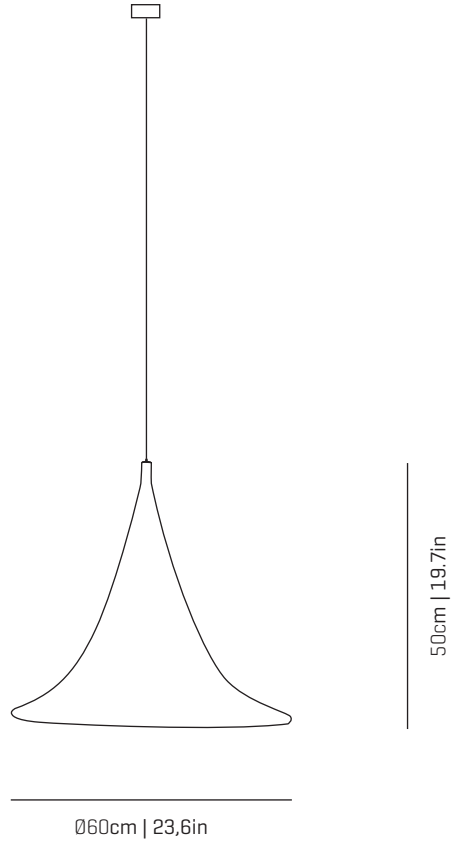

a

emotional light

cabana collection

USA & Canada

ref. CB04

MATERIALS & COMPONENTS

LAMPSHADE

3D Knit
One color to choose

CANOPY AND CABLE

Steel painted in black

Black cable

Standard: 200cm | 78,7in
Lenght/largo customizable

RECOMMENDED BULBS

120V - 60Hz

E27 LED OPAL - Max. 1x12 W
1521 lm recommended bulbs

OTHER DATA

NET WEIGHT

3,3lb

PACKAGING

28x28x6,3in

5,5lb

ELECTRICAL FEATURES

CERTIFICATIONS