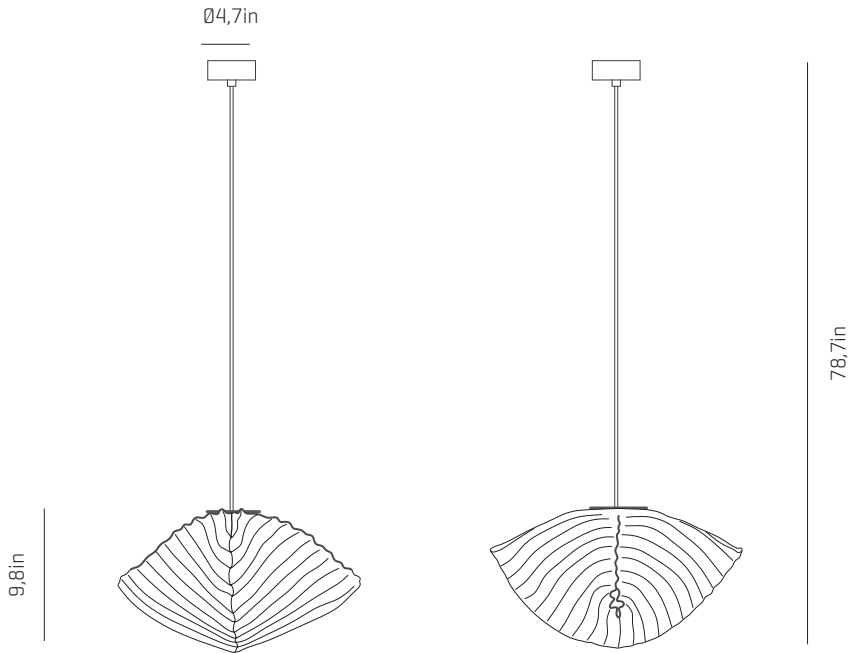

a

emotional light

lea collection

USA & Canada
ref. LA04-Mini

LA04-Mini

LA04

LA04G

16.9x16.9in

MATERIALS & COMPONENTS

LAMPSHADE

Painted stainless steel | One color to choose

BL

G

CUSTOM
COLOR

Stainless steel | Acero inoxidable

CANOPY AND CABLE

Steel gloss nickel-plated

Transparent or black cable

Standard: 78,7in

Length customizable

RECOMMENDED BULBS

120V - 60Hz

 E26 LED- Max. 1x12 W

OTHER DATA