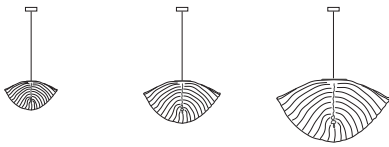

a

emotional light

lea collection

USA & Canada
ref. LA04-Mini

LA04-Mini

LA04

LA04G

16.9x16.9in

MATERIALS & COMPONENTS

LAMPSHADE

Painted stainless steel | One color to choose

BL

G

CUSTOM
COLOR

Stainless steel | Acero inoxidable

CANOPY AND CABLE

Steel gloss nickel-plated

Transparent or black cable

Standard: 78,7in

Length customizable

RECOMMENDED BULBS

120V - 60Hz

 E26 LED- Max. 1x12 W

OTHER DATA