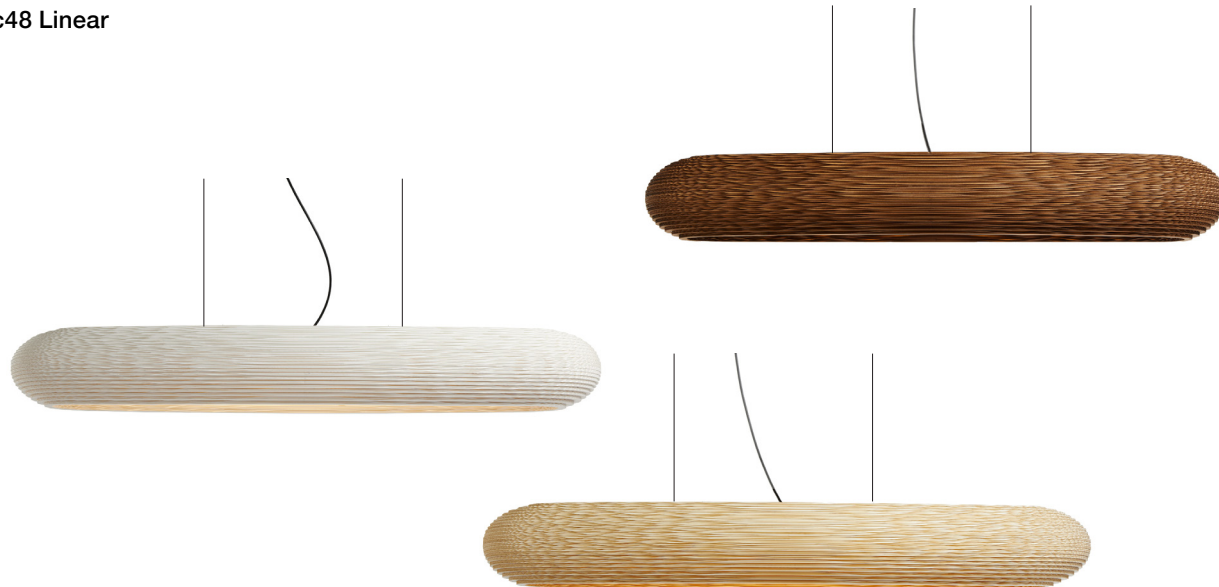

Scraplights

Disc48 Linear

Color

Natural
GP-4001-N

White
GP-4001-W

Blonde
GP-4001-B

North America

Integrated LED 26W, 110-277V, 0-10v Dimming

Color temperature 2700K (options available)

Lumen output 2200 Lumens

Color Rendering Index 90

Cord Black, 6.5ft (16ft available)
White, 6.5ft (16ft available)

Canopy Black powder coated, Ø 6.25, H 1.37 (in)
White powder coated, Ø 6.25, H 1.37 (in)

N - Natural

W - White

B - Blonde

② Suspension

- STD 8ft
- EXT 16ft

③ Canopy/Cord

- BLK Black
- WHT White