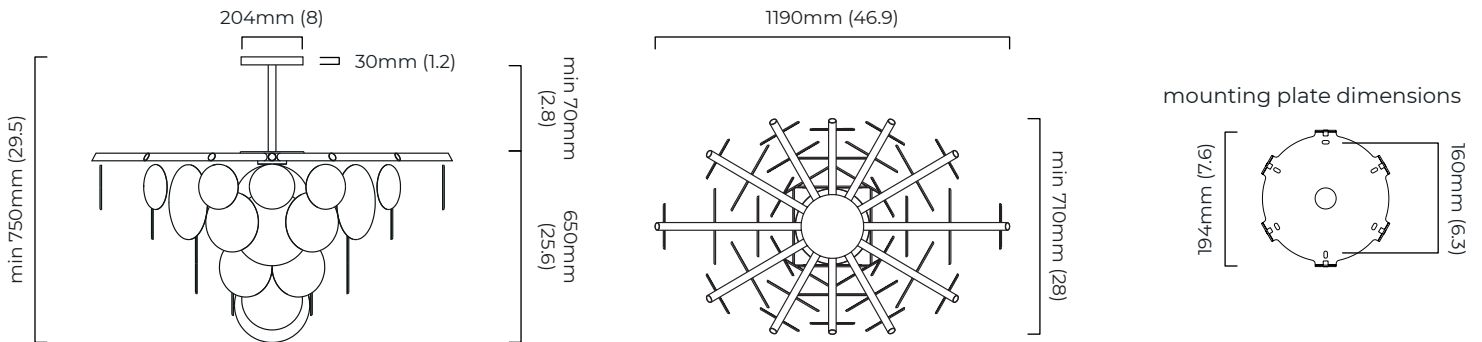

NIMBUS CHANDELIER MEDIUM - DALI-A

FINISH

bronze with handmade fritted glass
satin brass with handmade fritted glass

DIMENSIONS (body of fixture)

1190 x 710 x 650 mm (w x d x h)

WEIGHT

42kg (92.6lbs)

please ensure ceiling structure is strong enough to support the weight of the light

OVERALL DROP

minimum 750 mm

maximum on request 6680 mm

supplied with 1000 mm drop rod

ILLUMINATION

220-240v - 4 x E14 - 25w max (or 4.5w LED 2700k)

DALI converter to be installed in the ceiling rose

DIMMING

DALI compatible

CEILING ROSE / PLATE

round ceiling rose - $\varnothing$ 204 x 30 mm (dia x h)

CERTIFICATION

*Diagrams are not to scale.

SKU NUMBER	FINISH DESCRIPTION	TYPE OF DALI	VOLTAGE
NIMCHMBZFG-DALIA-240	bronze with handmade fritted glass	DALI A included - For lights that do not require aesthetic alterations. Dali can be fitted on existent ceiling/wall rose	220 - 240V
NIMCHMSBFG-DALIA-240	satin brass with handmade fritted glass	DALI A included - For lights that do not require aesthetic alterations. Dali can be fitted on existent ceiling/wall rose	220 - 240V