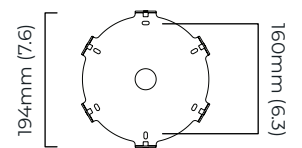

mounting plate dimensions