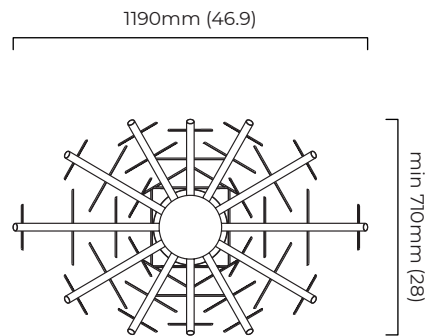

NIMBUS CHANDELIER MEDIUM

FINISH

bronze with handmade fritted glass
satin brass with handmade fritted glass

DIMENSIONS (body of fixture)

1190 x 710 x 650 mm (w x d x h)

WEIGHT

42kg (92.6lbs)
please ensure ceiling structure is strong enough to support the weight of the light

OVERALL DROP

minimum 750 mm
maximum on request 6680 mm
supplied with 1000 mm drop rod

ILLUMINATION

220-240v - 4 x E14 - 25w max (or 4.5w LED 2700k)
110-130v - 4 x E12 - 25w max (or 4.5w LED 2700k)

DIMMING

dimmable bulb required
DALI option available (220-240v only)

CEILING ROSE / PLATE

round ceiling rose - $\varnothing$ 204 x 30 mm (dia x h)

CERTIFICATION

*Diagrams are not to scale.

SKU NUMBER	FINISH DESCRIPTION	VOLTAGE
NIMCHMBZFG-240	bronze with handmade fritted glass	220 - 240V
NIMCHMSBFG-240	satin brass with handmade fritted glass	220 - 240V
NIMCHMBZFG-110	bronze with handmade fritted glass	110 - 130V
NIMCHMSBFG-110	satin brass with handmade fritted glass	110 - 130V