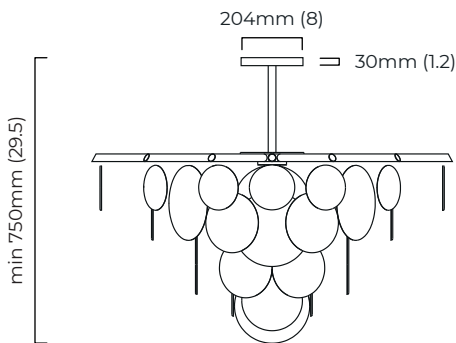

NIMBUS CHANDELIER MEDIUM

FINISH

bronze with handmade fritted glass
satin brass with handmade fritted glass

DIMENSIONS (body of fixture)

1190 x 710 x 650 mm (w x d x h)

WEIGHT

42kg (92.6lbs)
please ensure ceiling structure is strong enough to support the weight of the light

OVERALL DROP

minimum 750 mm
maximum on request 6680 mm
supplied with 1000 mm drop rod

ILLUMINATION

220-240v - 4 x E14 - 25w max (or 4.5w LED 2700k)
110-130v - 4 x E12 - 25w max (or 4.5w LED 2700k)

DIMMING

dimmable bulb required
DALI option available (220-240v only)

CEILING ROSE / PLATE

round ceiling rose - $\varnothing$ 204 x 30 mm (dia x h)

CERTIFICATION

*Diagrams are not to scale.

SKU NUMBER	FINISH DESCRIPTION	VOLTAGE
NIMCHMBZFG-240	bronze with handmade fritted glass	220 - 240V
NIMCHMSBFG-240	satin brass with handmade fritted glass	220 - 240V
NIMCHMBZFG-110	bronze with handmade fritted glass	110 - 130V
NIMCHMSBFG-110	satin brass with handmade fritted glass	110 - 130V