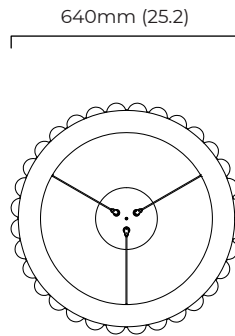

AVALON CHANDELIER MEDIUM CEILING MOUNTING PLATE - DALI A

FINISH

satin brass finish with alabaster
bronze finish with alabaster

DIMENSIONS (body of fixture)

ø 640 x 70 mm (dia x h)

WEIGHT

20kg (44.1lbs)

please ensure ceiling structure is strong enough to support the weight of the light

OVERALL DROP

minimum 325 mm

maximum on request 5080 mm

supplied with 2500 mm suspension cables

ILLUMINATION

220-240v - integrated LED - 38w - 2700k

DALI LED driver to be installed in the ceiling cavity

DALI LED driver can be placed up to 2m away from the ceiling plate

DIMMING

DALI compatible

CEILING ROSE / PLATE

round ceiling plate - ø 160 x 10 mm (dia x h)

CERTIFICATION