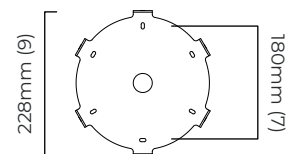

mounting plate dimensions