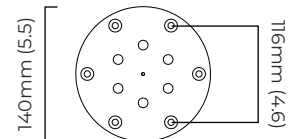

mounting plate dimensions