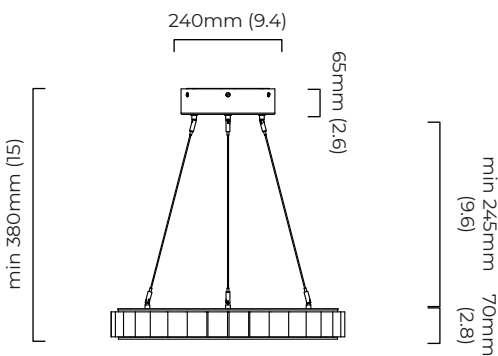

AVALON CHANDELIER MEDIUM CEILING ROSE - DALI A

FINISH

satin brass finish with alabaster
bronze finish with alabaster

DIMENSIONS (body of fixture)

ø 640 x 70 mm (dia x h)

WEIGHT

20kg (44.1lbs)

please ensure ceiling structure is strong enough to support the weight of the light

OVERALL DROP

minimum 380 mm

maximum on request 5135 mm

supplied with 2500 mm suspension cables

ILLUMINATION

220-240v - integrated LED - 38w - 2700k

DALI LED driver to be installed in the ceiling rose

DIMMING

DALI compatible

CEILING ROSE / PLATE

round ceiling rose - ø 240 x 65 mm (dia x h)

CERTIFICATION

*Diagrams are not to scale.

SKU NUMBER	FINISH DESCRIPTION	TYPE OF DALI	VOLTAGE
AVACHMBZHA-CR-DALIA-240	bronze finish with alabaster	DALI A included - For lights that do not require aesthetic alterations. Dali can be fitted on the existent ceiling/wall rose	220 - 240V
AVACHMSBHA-CR-DALIA-240	satin brass finish with alabaster	DALI A included - For lights that do not require aesthetic alterations. Dali can be fitted on the existent ceiling/wall rose	220 - 240V