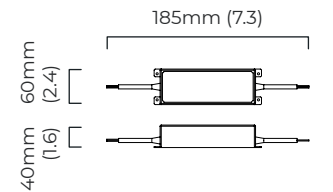

DALI LED driver dimensions

*Diagrams are not to scale.

SKU NUMBER	FINISH DESCRIPTION	TYPE OF DALI	VOLTAGE
AVACHMBZHA-CM-DALIA-240	bronze finish with alabaster	DALI A included - For lights that do not require aesthetic alterations. Dali can be fitted inside the ceiling/wall cavity	220 - 240V
AVACHMSBHA-CM-DALIA-240	satin brass finish with alabaster	DALI A included - For lights that do not require aesthetic alterations. Dali can be fitted inside the ceiling/wall cavity	220 - 240V