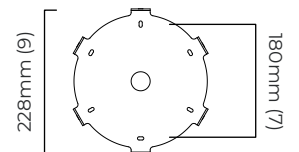

mounting plate dimensions