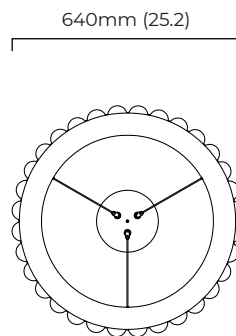

AVALON CHANDELIER MEDIUM CEILING MOUNTING PLATE

FINISH

satin brass finish with alabaster
bronze finish with alabaster

DIMENSIONS (body of fixture)

ø 640 x 70 mm (dia x h)

WEIGHT

20kg (44.1lbs)

please ensure ceiling structure is strong enough to support the weight of the light

OVERALL DROP

minimum 325 mm

maximum on request 5080 mm

supplied with 2500 mm suspension cables

ILLUMINATION

220-240v - integrated LED - 38w - 2700k

110-130v - integrated LED - 38w - 2700k

LED driver to be installed in the ceiling cavity

LED driver can be placed up to 2m away from the ceiling plate

DIMMING

trailing dimmable / phase cut (rotary dimmer) - standard

* DALI option available (220-240v only) - see next page

* 0/1-10v (220-240v or 110-130v) - on request

CEILING ROSE / PLATE

round ceiling plate - ø 160 x 10 mm (dia x h)

CERTIFICATION