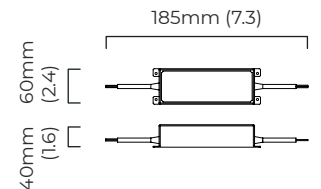

LED driver dimensions