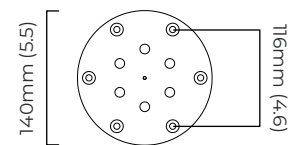

mounting plate dimensions