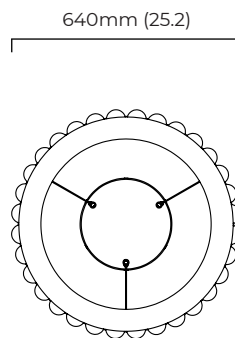

AVALON CHANDELIER MEDIUM CEILING ROSE

FINISH

satin brass finish with alabaster
bronze finish with alabaster

DIMENSIONS (body of fixture)

ø 640 x 70 mm (dia x h)

WEIGHT

20kg (44.1lbs)

please ensure ceiling structure is strong enough to support the weight of the light

OVERALL DROP

minimum 380 mm

maximum on request 5135 mm

supplied with 2500 mm suspension cables

ILLUMINATION

220-240v - integrated LED - 38w - 2700k

110-130v - integrated LED - 38w - 2700k

LED driver to be installed in the ceiling rose

DIMMING

trailing dimmable / phase cut (rotary dimmer) - standard

* DALI option available (220-240v only) - see next page

* 0/1-10v (220-240v or 110-130v) - on request

CEILING ROSE / PLATE

round ceiling rose - ø 240 x 65 mm (dia x h)

CERTIFICATION