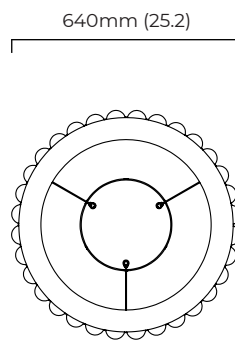

AVALON CHANDELIER MEDIUM CEILING ROSE - DALI A

FINISH

satin brass finish with alabaster
bronze finish with alabaster

DIMENSIONS (body of fixture)

ø 640 x 70 mm (dia x h)

WEIGHT

20kg (44.1lbs)

please ensure ceiling structure is strong enough to support the weight of the light

OVERALL DROP

minimum 380 mm

maximum on request 5135 mm

supplied with 2500 mm suspension cables

ILLUMINATION

220-240v - integrated LED - 38w - 2700k

DALI LED driver to be installed in the ceiling rose

DIMMING

DALI compatible

CEILING ROSE / PLATE

round ceiling rose - ø 240 x 65 mm (dia x h)

CERTIFICATION