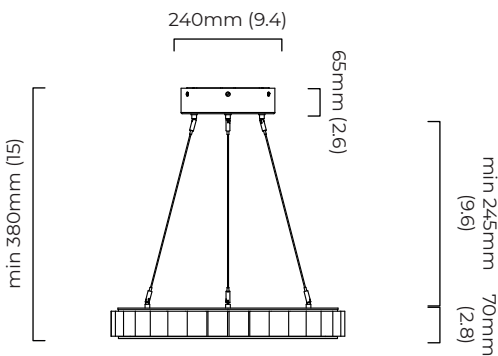

AVALON CHANDELIER MEDIUM CEILING ROSE

FINISH

satin brass finish with alabaster
bronze finish with alabaster

DIMENSIONS (body of fixture)

ø 640 x 70 mm (dia x h)

WEIGHT

20kg (44.1lbs)

please ensure ceiling structure is strong enough to support the weight of the light

OVERALL DROP

minimum 380 mm

maximum on request 5135 mm

supplied with 2500 mm suspension cables

ILLUMINATION

220-240v - integrated LED - 38w - 2700k

110-130v - integrated LED - 38w - 2700k

LED driver to be installed in the ceiling rose

DIMMING

trailing dimmable / phase cut (rotary dimmer) - standard

* DALI option available (220-240v only) - see next page

* 0/1-10v (220-240v or 110-130v) - on request

CEILING ROSE / PLATE

round ceiling rose - ø 240 x 65 mm (dia x h)

CERTIFICATION

*Diagrams are not to scale.

SKU NUMBER	FINISH DESCRIPTION	VOLTAGE
AVACHMBZHA-CR-240	bronze finish with alabaster	220 - 240V
AVACHMSBHA-CR-240	satin brass finish with alabaster	220 - 240V
AVACHMBZHA-CR-110	bronze finish with alabaster	110 - 130V
AVACHMSBHA-CR-110	satin brass finish with alabaster	110 - 130V