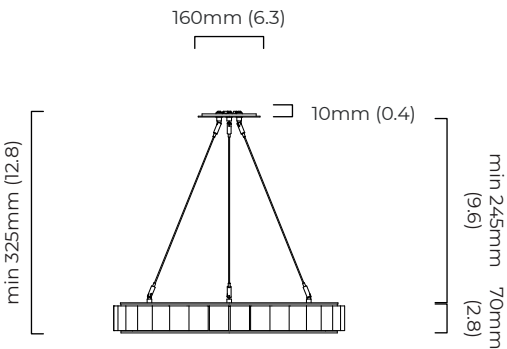

AVALON CHANDELIER MEDIUM CEILING MOUNTING PLATE - DALI A

FINISH

satin brass finish with alabaster
bronze finish with alabaster

DIMENSIONS (body of fixture)

ø 640 x 70 mm (dia x h)

WEIGHT

20kg (44.1lbs)

please ensure ceiling structure is strong enough to support the weight of the light

OVERALL DROP

minimum 325 mm

maximum on request 5080 mm

supplied with 2500 mm suspension cables

ILLUMINATION

220-240v - integrated LED - 38w - 2700k

DALI LED driver to be installed in the ceiling cavity

DALI LED driver can be placed up to 2m away from the ceiling plate

DIMMING

DALI compatible

CEILING ROSE / PLATE

round ceiling plate - ø 160 x 10 mm (dia x h)

CERTIFICATION