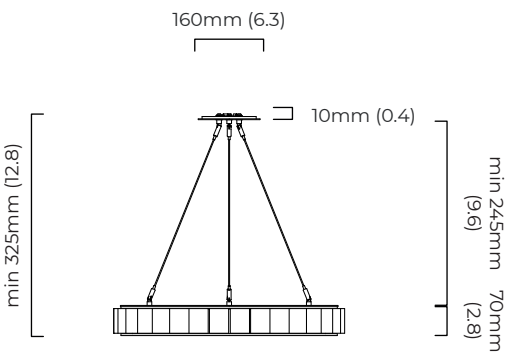

AVALON CHANDELIER MEDIUM CEILING MOUNTING PLATE

FINISH

satin brass finish with alabaster
bronze finish with alabaster

DIMENSIONS (body of fixture)

ø 640 x 70 mm (dia x h)

WEIGHT

20kg (44.1lbs)

please ensure ceiling structure is strong enough to support the weight of the light

OVERALL DROP

minimum 325 mm

maximum on request 5080 mm

supplied with 2500 mm suspension cables

ILLUMINATION

220-240v - integrated LED - 38w - 2700k

110-130v - integrated LED - 38w - 2700k

LED driver to be installed in the ceiling cavity

LED driver can be placed up to 2m away from the ceiling plate

DIMMING

trailing dimmable / phase cut (rotary dimmer) - standard

* DALI option available (220-240v only) - see next page

* 0/1-10v (220-240v or 110-130v) - on request

CEILING ROSE / PLATE

round ceiling plate - ø 160 x 10 mm (dia x h)

CERTIFICATION