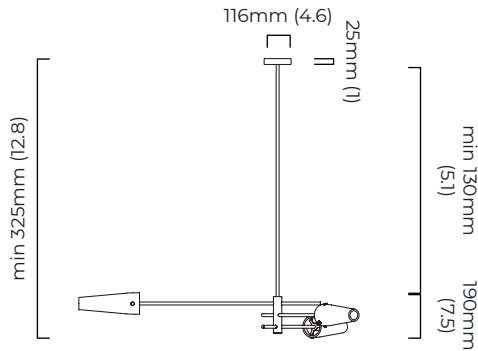

AXIS PENDANT SMALL - DALI-A

FINISH

bronze with smoked glass shades
satin brass with smoked glass shades

DIMENSIONS (body of fixture)

1210 x 1080 x 190 mm (w x d x h)

WEIGHT

9kg (19.8lbs)

please ensure ceiling structure is strong enough to support the weight of the light

OVERALL DROP

minimum 325 mm

maximum on request 3215 mm

supplied with 1000 mm drop rod

ILLUMINATION

220-240v - 3 x E14 - 25w max (or 4.5w LED 2700k)

DALI converter to be installed in the cavity

converter can be placed up to 2m away from the light fixture

DIMMING

DALI compatible

CEILING ROSE / PLATE

round ceiling rose - \varnothing 116 x 25 mm (dia x h)

CERTIFICATION

mounting plate dimensions

DALI converter dimensions

*Diagrams are not to scale.

AXIS PENDANT SMALL - DALI-B

FINISH

bronze with smoked glass shades
satin brass with smoked glass shades

DIMENSIONS (body of fixture)

1210 x 1080 x 190 mm (w x d x h)

WEIGHT

9kg (19.8lbs)

please ensure ceiling structure is strong enough to support the weight of the light