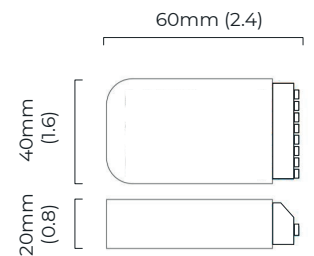

AXIS PENDANT SMALL - DALI-A

FINISH

bronze with smoked glass shades
satin brass with smoked glass shades

DIMENSIONS (body of fixture)

1210 x 1080 x 190 mm (w x d x h)

WEIGHT

9kg (19.8lbs)

please ensure ceiling structure is strong enough to support the weight of the light

OVERALL DROP

minimum 325 mm

maximum on request 3215 mm

supplied with 1000 mm drop rod

ILLUMINATION

220-240v - 3 x E14 - 25w max (or 4.5w LED 2700k)

DALI converter to be installed in the cavity

converter can be placed up to 2m away from the light fixture

DIMMING

DALI compatible

CEILING ROSE / PLATE

round ceiling rose - \varnothing 116 x 25 mm (dia x h)

CERTIFICATION

mounting plate dimensions

DALI converter dimensions

*Diagrams are not to scale.

AXIS PENDANT SMALL - DALI-B

FINISH

bronze with smoked glass shades
satin brass with smoked glass shades

DIMENSIONS (body of fixture)

1210 x 1080 x 190 mm (w x d x h)

WEIGHT

9kg (19.8lbs)

please ensure ceiling structure is strong enough to support the weight of the light