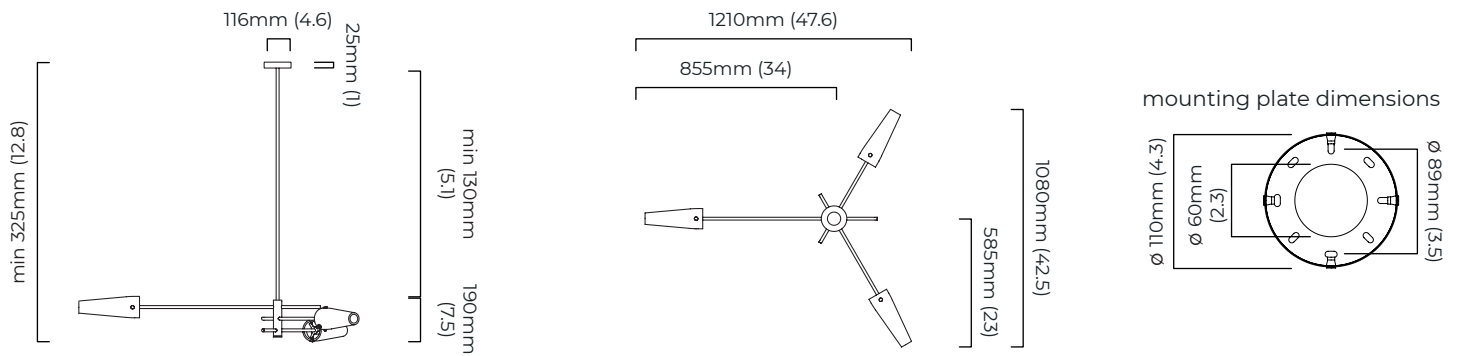

AXIS PENDANT SMALL

FINISH

bronze with smoked glass shades
satin brass with smoked glass shades

DIMENSIONS (body of fixture)

1210 x 1080 x 190 mm (w x d x h)

WEIGHT

9kg (19.8lbs)
please ensure ceiling structure is strong enough to support the weight of the light

OVERALL DROP

minimum 325 mm
maximum on request 3215 mm
supplied with 1000 mm drop rod

ILLUMINATION

220-240v - 3 x E14 - 25w max (or 4.5w LED 2700k)
110-130v - 3 x E12 - 25w max (or 4.5w LED 2700k)

DIMMING

dimmable bulb required
DALI option available (220-240v only)

CEILING ROSE / PLATE

round ceiling rose - \varnothing 116 x 25 mm (dia x h)

CERTIFICATION

*Diagrams are not to scale.

SKU NUMBER	FINISH DESCRIPTION	VOLTAGE
AXIPEBZSG-240	bronze with smoked glass shades	220 - 240V
AXIPESSBSG-240	satin brass with smoked glass shades	220 - 240V
AXIPELBZSG-110	bronze with smoked glass shades	110 - 130V
AXIPESSBSG-110	satin brass with smoked glass shades	110 - 130V

AXIS PENDANT SMALL - DALI-A

FINISH

bronze with smoked glass shades
satin brass with smoked glass shades

DIMENSIONS (body of fixture)

1210 x 1080 x 190 mm (w x d x h)

WEIGHT

9kg (19.8lbs)

please ensure ceiling structure is strong enough to support the weight of the light