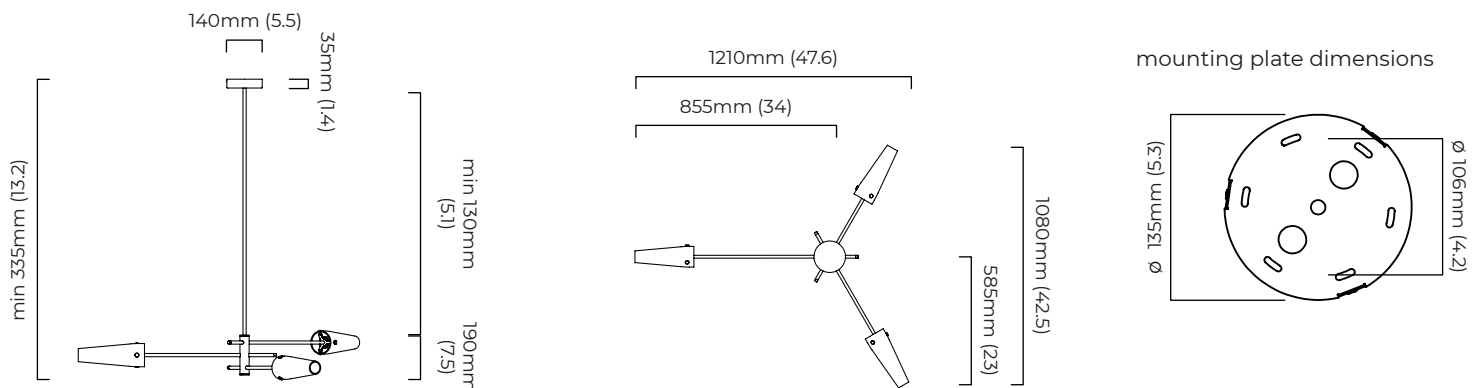

AXIS PENDANT SMALL - DALI-A

FINISH

bronze with smoked glass shades
satin brass with smoked glass shades

DIMENSIONS (body of fixture)

1210 x 1080 x 190 mm (w x d x h)

WEIGHT

9kg (19.8lbs)

please ensure ceiling structure is strong enough to support the weight of the light

AXIS PENDANT SMALL - DALI-B

FINISH

bronze with smoked glass shades
satin brass with smoked glass shades

DIMENSIONS (body of fixture)

1210 x 1080 x 190 mm (w x d x h)

WEIGHT

9kg (19.8lbs)

please ensure ceiling structure is strong enough to support the weight of the light

OVERALL DROP

minimum 335 mm

maximum on request 3225 mm

supplied with 1000 mm drop rod

ILLUMINATION

220-240v - 3 x E14 - 25w max (or 4.5w LED 2700k)

DALI converter to be installed in the ceiling rose

DIMMING

DALI compatible

CEILING ROSE / PLATE

round ceiling rose - \varnothing 140 x 35 mm (dia x h)

CERTIFICATION

*Diagrams are not to scale.

SKU NUMBER	FINISH DESCRIPTION	TYPE OF DALI	VOLTAGE
AXIPESBZSG-DALIB-240	bronze with smoked glass shades	DALI B included - The light will feature a deeper ceiling/wall rose. For use when there is no space in the existing ceiling/wall cavity	220 - 240V
AXIPESBBSG-DALIB-240	satin brass with smoked glass shades	DALI B included - The light will feature a deeper ceiling/wall rose. For use when there is no space in the existing ceiling/wall cavity	220 - 240V