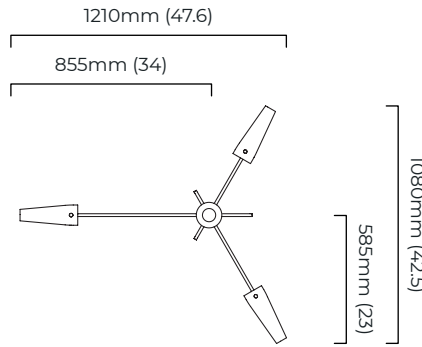

AXIS PENDANT SMALL - DALI-A

FINISH

bronze with smoked glass shades
satin brass with smoked glass shades

DIMENSIONS (body of fixture)

1210 x 1080 x 190 mm (w x d x h)

WEIGHT

9kg (19.8lbs)

please ensure ceiling structure is strong enough to support the weight of the light

OVERALL DROP

minimum 325 mm

maximum on request 3215 mm

supplied with 1000 mm drop rod

ILLUMINATION

220-240v - 3 x E14 - 25w max (or 4.5w LED 2700k)

DALI converter to be installed in the cavity

converter can be placed up to 2m away from the light fixture

DIMMING

DALI compatible

CEILING ROSE / PLATE

round ceiling rose - \varnothing 116 x 25 mm (dia x h)

CERTIFICATION

mounting plate dimensions

DALI converter dimensions

*Diagrams are not to scale.

AXIS PENDANT SMALL - DALI-B

FINISH

bronze with smoked glass shades
satin brass with smoked glass shades

DIMENSIONS (body of fixture)

1210 x 1080 x 190 mm (w x d x h)

WEIGHT

9kg (19.8lbs)

please ensure ceiling structure is strong enough to support the weight of the light