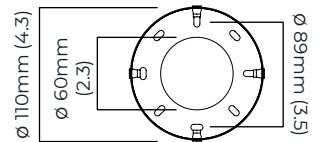

AXIS PENDANT SMALL - DALI-A

FINISH

bronze with smoked glass shades
satin brass with smoked glass shades

DIMENSIONS (body of fixture)

1210 x 1080 x 190 mm (w x d x h)

WEIGHT

9kg (19.8lbs)

please ensure ceiling structure is strong enough to support the weight of the light

OVERALL DROP

minimum 325 mm

maximum on request 3215 mm

supplied with 1000 mm drop rod

ILLUMINATION

220-240v - 3 x E14 - 25w max (or 4.5w LED 2700k)

DALI converter to be installed in the cavity

converter can be placed up to 2m away from the light fixture

DIMMING

DALI compatible

CEILING ROSE / PLATE

round ceiling rose - \varnothing 116 x 25 mm (dia x h)

CERTIFICATION

mounting plate dimensions

DALI converter dimensions

*Diagrams are not to scale.

AXIS PENDANT SMALL - DALI-B

FINISH

bronze with smoked glass shades
satin brass with smoked glass shades

DIMENSIONS (body of fixture)

1210 x 1080 x 190 mm (w x d x h)

WEIGHT

9kg (19.8lbs)

please ensure ceiling structure is strong enough to support the weight of the light