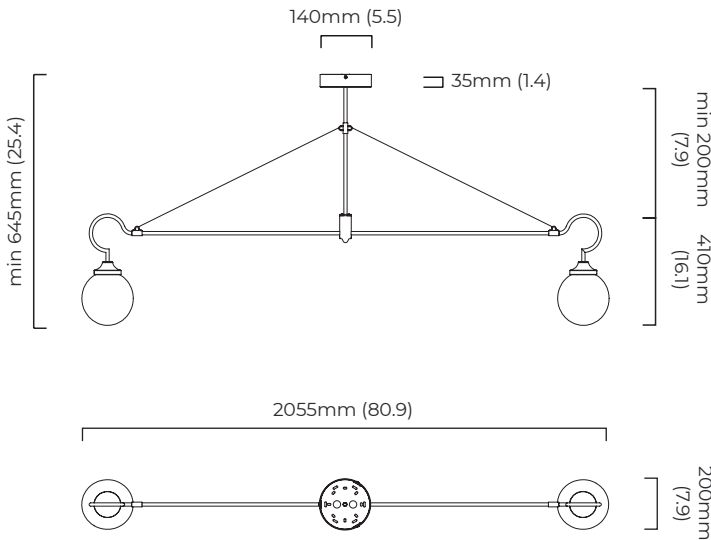

FLOREN PENDANT TWO - DALI-A

FINISH

antique brass with ribbed glass shade

DIMENSIONS (body of fixture)

2055 x 200 x 410 mm (w x d x h)

WEIGHT

5kg (11lbs)

please ensure ceiling structure is strong enough to support the weight of the light

FLOREN PENDANT TWO - DALI-B

FINISH

antique brass with ribbed glass shade

DIMENSIONS (body of fixture)

2055 x 200 x 410 mm (w x d x h)

WEIGHT

5kg (11lbs)

please ensure ceiling structure is strong enough to support the weight of the light

OVERALL DROP

minimum 645 mm

maximum on request 6445 mm

supplied with 1000 mm drop rod

ILLUMINATION

220-240v - 2 x E27 - 60w max (or 8w LED 2700k)

DALI converter to be installed in the ceiling rose

DIMMING

DALI compatible

CEILING ROSE / PLATE

round ceiling rose - \varnothing 140 x 35 mm (dia x h)

CERTIFICATION

mounting plate dimensions

*Diagrams are not to scale.

| SKU NUMBER | FINISH DESCRIPTION | TYPE OF DALI | VOLTAGE |
|----------------------|---------------------------------------|---|------------|
| FLOPE2ABRG-DALIB-240 | antique brass with ribbed glass shade | DALI B included - The light will feature a deeper ceiling/wall rose. For use when there is no space in the existing ceiling/wall cavity | 220 - 240V |