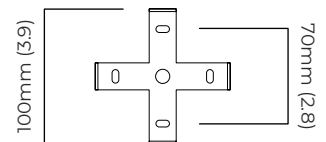

OVERALL DROP

minimum 660 mm

maximum on request 6460 mm

supplied with 1000 mm drop rod

ILLUMINATION

220-240v - 2 x E27 - 60w max (or 8w LED 2700k)

110-130v - 2 x E26 - 60w max (or 8w LED 2700k)

DIMMING

dimnable bulb required

DALI option available (220-240v only)

CEILING ROSE / PLATE

round ceiling rose - \varnothing 105 x 50 mm (dia x h)

CERTIFICATION

mounting plate dimensions

*Diagrams are not to scale.

| SKU NUMBER | FINISH DESCRIPTION | VOLTAGE |
|----------------|---------------------------------------|------------|
| FLOPE2ABRG-240 | antique brass with ribbed glass shade | 220 - 240V |
| FLOPE2ABRG-110 | antique brass with ribbed glass shade | 110 - 130V |

FLOREN PENDANT TWO - DALI-A

FINISH

antique brass with ribbed glass shade

DIMENSIONS (body of fixture)

2055 x 200 x 410 mm (w x d x h)

WEIGHT

5kg (11lbs)

please ensure ceiling structure is strong enough to support the weight of the light

OVERALL DROP

minimum 660 mm

maximum on request 6460 mm

supplied with 1000 mm drop rod

ILLUMINATION

220-240v - 2 x E27 - 60w max (or 8w LED 2700k)

DALI converter to be installed in the cavity

converter can be placed up to 2m away from the light fixture