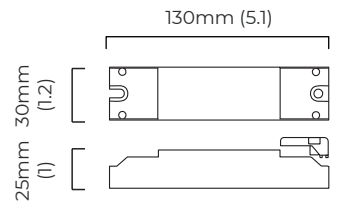

FLOREN PENDANT TWO - DALI-A

FINISH

antique brass with ribbed glass shade

DIMENSIONS (body of fixture)

2055 x 200 x 410 mm (w x d x h)

WEIGHT

5kg (11lbs)

please ensure ceiling structure is strong enough to support the weight of the light

OVERALL DROP

minimum 660 mm

maximum on request 6460 mm

supplied with 1000 mm drop rod

ILLUMINATION

220-240v - 2 x E27 - 60w max (or 8w LED 2700k)

DALI converter to be installed in the cavity

converter can be placed up to 2m away from the light fixture

DIMMING

DALI compatible

CEILING ROSE / PLATE

round ceiling rose - \varnothing 105 x 50 mm (dia x h)

CERTIFICATION

mounting plate dimensions

DALI converter dimensions

*Diagrams are not to scale.

DALI compatible

CEILING ROSE / PLATE

round ceiling rose - \varnothing 140 x 35 mm (dia x h)

CERTIFICATION

mounting plate dimensions

*Diagrams are not to scale.

| SKU NUMBER | FINISH DESCRIPTION | TYPE OF DALI | VOLTAGE |
|----------------------|---------------------------------------|---|------------|
| FLOPE2ABRG-DALIB-240 | antique brass with ribbed glass shade | DALI B included - The light will feature a deeper ceiling/wall rose. For use when there is no space in the existing ceiling/wall cavity | 220 - 240V |