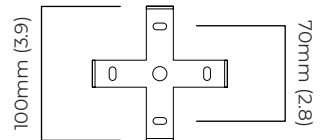

dimnable bulb required

DALI option available (220-240v only)

CEILING ROSE / PLATE

round ceiling rose - \varnothing 105 x 50 mm (dia x h)

CERTIFICATION

mounting plate dimensions

*Diagrams are not to scale.

| SKU NUMBER | FINISH DESCRIPTION | VOLTAGE |
|----------------|---------------------------------------|------------|
| FLOPE2ABRG-240 | antique brass with ribbed glass shade | 220 - 240V |
| FLOPE2ABRG-110 | antique brass with ribbed glass shade | 110 - 130V |

OVERALL DROP

minimum 660 mm

maximum on request 6460 mm

supplied with 1000 mm drop rod

ILLUMINATION

220-240v - 2 x E27 - 60w max (or 8w LED 2700k)

DALI converter to be installed in the cavity

converter can be placed up to 2m away from the light fixture

DIMMING

DALI compatible

CEILING ROSE / PLATE

round ceiling rose - \varnothing 105 x 50 mm (dia x h)

CERTIFICATION

mounting plate dimensions

DALI converter dimensions

*Diagrams are not to scale.