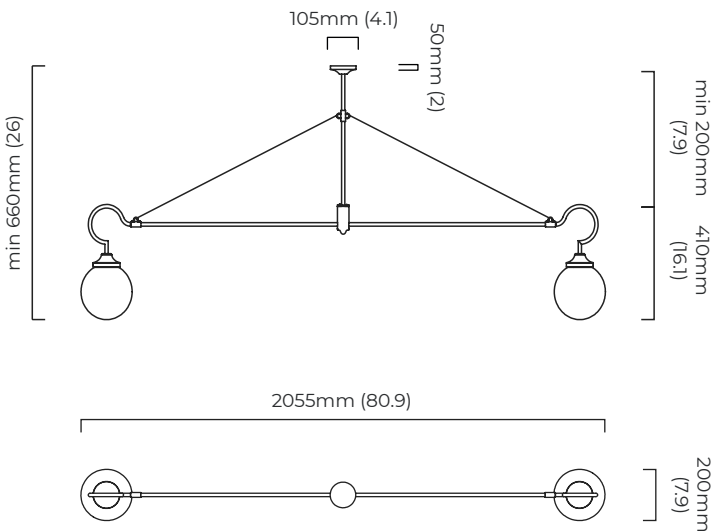

FLOREN PENDANT TWO

FINISH

antique brass with ribbed glass shade

DIMENSIONS (body of fixture)

2055 x 200 x 410 mm (w x d x h)

WEIGHT

5kg (11lbs)

please ensure ceiling structure is strong enough to support the weight of the light

OVERALL DROP

minimum 660 mm

maximum on request 6460 mm

supplied with 1000 mm drop rod

ILLUMINATION

220-240v - 2 x E27 - 60w max (or 8w LED 2700k)

110-130v - 2 x E26 - 60w max (or 8w LED 2700k)

DIMMING

dimnable bulb required

DALI option available (220-240v only)

CEILING ROSE / PLATE

round ceiling rose - \varnothing 105 x 50 mm (dia x h)

CERTIFICATION

mounting plate dimensions

*Diagrams are not to scale.

| SKU NUMBER | FINISH DESCRIPTION | VOLTAGE |
|----------------|---------------------------------------|------------|
| FLOPE2ABRG-240 | antique brass with ribbed glass shade | 220 - 240V |
| FLOPE2ABRG-110 | antique brass with ribbed glass shade | 110 - 130V |

FLOREN PENDANT TWO - DALI-A

FINISH

antique brass with ribbed glass shade

DIMENSIONS (body of fixture)

2055 x 200 x 410 mm (w x d x h)

WEIGHT

5kg (11lbs)

please ensure ceiling structure is strong enough to support the weight of the light