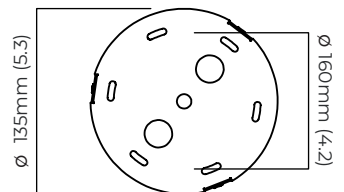

FLOREN PENDANT TWO

FINISH

antique brass with ribbed glass shade

DIMENSIONS (body of fixture)

2055 x 200 x 410 mm (w x d x h)

WEIGHT

5kg (11lbs)

please ensure ceiling structure is strong enough to support the weight of the light

DIMMING

DALI compatible

CEILING ROSE / PLATE

round ceiling rose - \varnothing 105 x 50 mm (dia x h)

CERTIFICATION

mounting plate dimensions

DALI converter dimensions

*Diagrams are not to scale.

FLOREN PENDANT TWO - DALI-B

FINISH

antique brass with ribbed glass shade

DIMENSIONS (body of fixture)

2055 x 200 x 410 mm (w x d x h)

WEIGHT

5kg (11lbs)

please ensure ceiling structure is strong enough to support the weight of the light

DALI compatible

CEILING ROSE / PLATE

round ceiling rose - \varnothing 140 x 35 mm (dia x h)

CERTIFICATION

mounting plate dimensions

*Diagrams are not to scale.

| SKU NUMBER | FINISH DESCRIPTION | TYPE OF DALI | VOLTAGE |
|----------------------|---------------------------------------|---|------------|
| FLOPE2ABRG-DALIB-240 | antique brass with ribbed glass shade | DALI B included - The light will feature a deeper ceiling/wall rose. For use when there is no space in the existing ceiling/wall cavity | 220 - 240V |