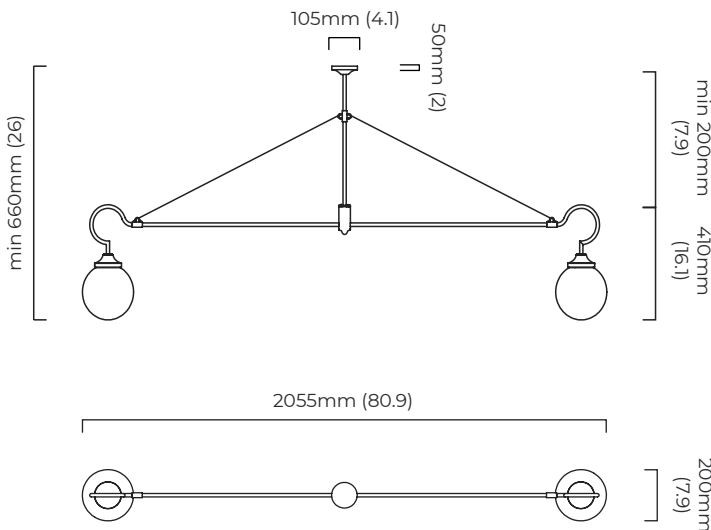

dimnable bulb required

DALI option available (220-240v only)

CEILING ROSE / PLATE

round ceiling rose - \varnothing 105 x 50 mm (dia x h)

CERTIFICATION

mounting plate dimensions

*Diagrams are not to scale.

| SKU NUMBER | FINISH DESCRIPTION | VOLTAGE |
|----------------|---------------------------------------|------------|
| FLOPE2ABRG-240 | antique brass with ribbed glass shade | 220 - 240V |
| FLOPE2ABRG-110 | antique brass with ribbed glass shade | 110 - 130V |

FLOREN PENDANT TWO - DALI-A

FINISH

antique brass with ribbed glass shade

DIMENSIONS (body of fixture)

2055 x 200 x 410 mm (w x d x h)

WEIGHT

5kg (11lbs)

please ensure ceiling structure is strong enough to support the weight of the light

OVERALL DROP

minimum 660 mm

maximum on request 6460 mm

supplied with 1000 mm drop rod

ILLUMINATION

220-240v - 2 x E27 - 60w max (or 8w LED 2700k)

DALI converter to be installed in the cavity

converter can be placed up to 2m away from the light fixture

DIMMING

DALI compatible

CEILING ROSE / PLATE

round ceiling rose - \varnothing 105 x 50 mm (dia x h)

CERTIFICATION

mounting plate dimensions

DALI converter dimensions

*Diagrams are not to scale.