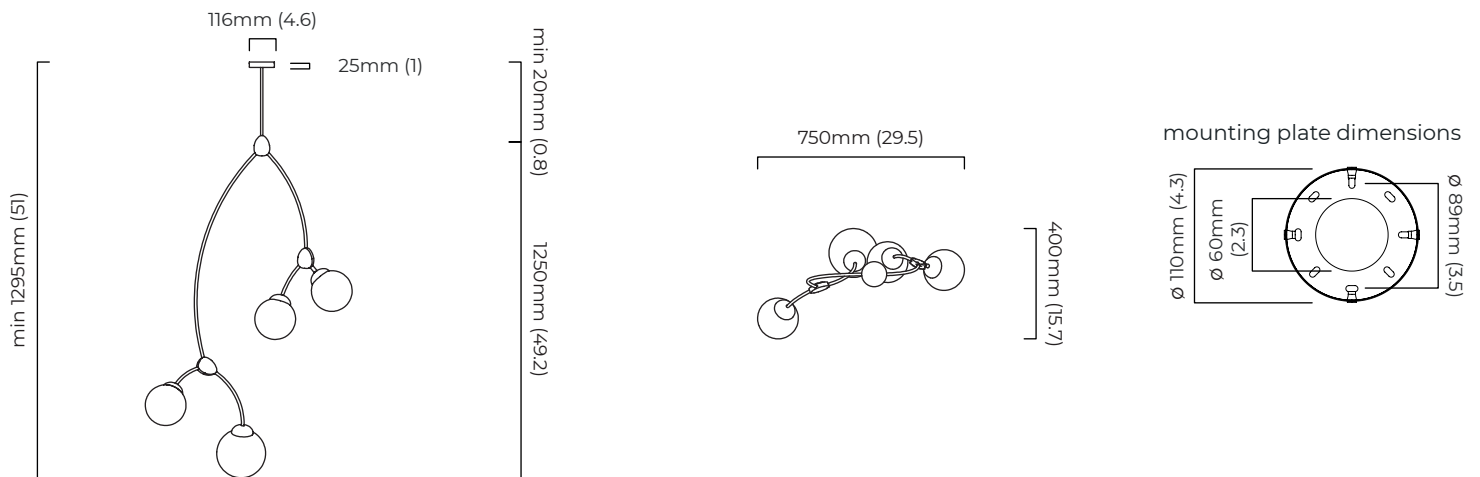

IVY VERTICAL 4 PENDANT

FINISH

bronze with satin brass details opal glass shades
bronze with satin brass details smoked glass shades

DIMENSIONS (body of fixture)

750 x 400 x 1250 mm (w x d x h)

WEIGHT

6kg (13.2lbs)
please ensure ceiling structure is strong enough to support the weight of the light

OVERALL DROP

minimum 1295 mm
maximum on request 4275 mm
supplied with 1000 mm drop rod

ILLUMINATION

220-240v - 4 x E14 - 25w max (or 4.5w LED 2700k)
110-130v - 4 x E12 - 25w max (or 4.5w LED 2700k)

DIMMING

dimmable bulb required
DALI option available (220-240v only)

CEILING ROSE / PLATE

round ceiling rose - $\varnothing$ 116 x 25 mm (dia x h)

CERTIFICATION

*Diagrams are not to scale.

SKU NUMBER	FINISH DESCRIPTION	VOLTAGE
IVYPE4BZOG-240	bronze with satin brass details opal glass shades	220 - 240V
IVYPE4BZSG-240	bronze with satin brass details smoked glass shades	220 - 240V
IVYPE4BZOG-110	bronze with satin brass details opal glass shades	110 - 130V
IVYPE4BZSG-110	bronze with satin brass details smoked glass shades	110 - 130V