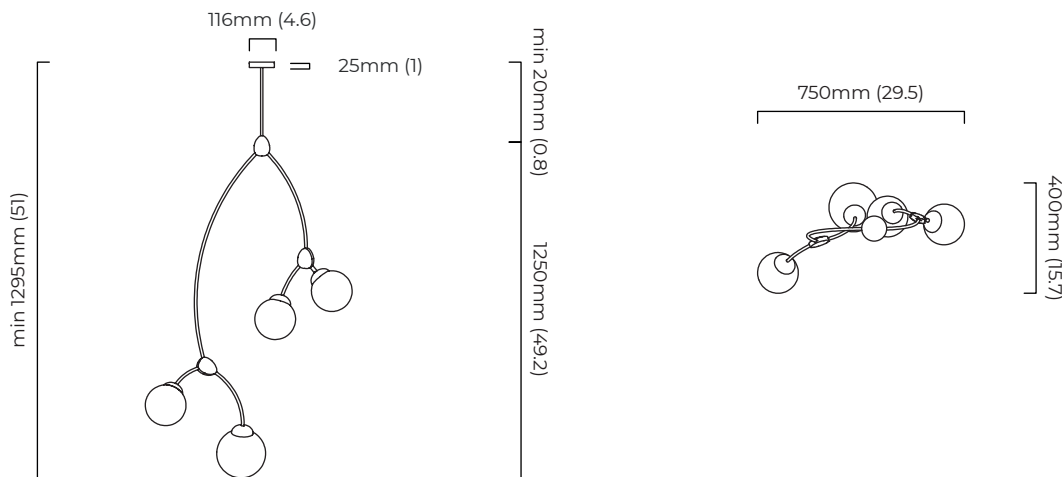

IVY VERTICAL 4 PENDANT - DALI-A

FINISH

bronze with satin brass details opal glass shades
bronze with satin brass details smoked glass shades

DIMENSIONS (body of fixture)

750 x 400 x 1250 mm (w x d x h)

WEIGHT

6kg (13.2lbs)

please ensure ceiling structure is strong enough to support the weight of the light

OVERALL DROP

minimum 1295 mm

maximum on request 4275 mm

supplied with 1000 mm drop rod

ILLUMINATION

220-240v - 4 x E14 - 25w max (or 4.5w LED 2700k)

DALI converter to be installed in the cavity

converter can be placed up to 2m away from the light fixture

DIMMING

DALI compatible

CEILING ROSE / PLATE

round ceiling rose - $\varnothing$ 116 x 25 mm (dia x h)

CERTIFICATION