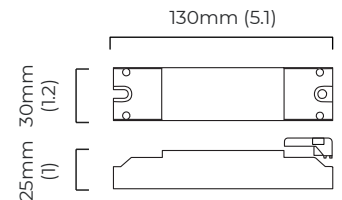

DALI converter dimensions