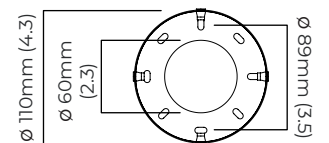

mounting plate dimensions