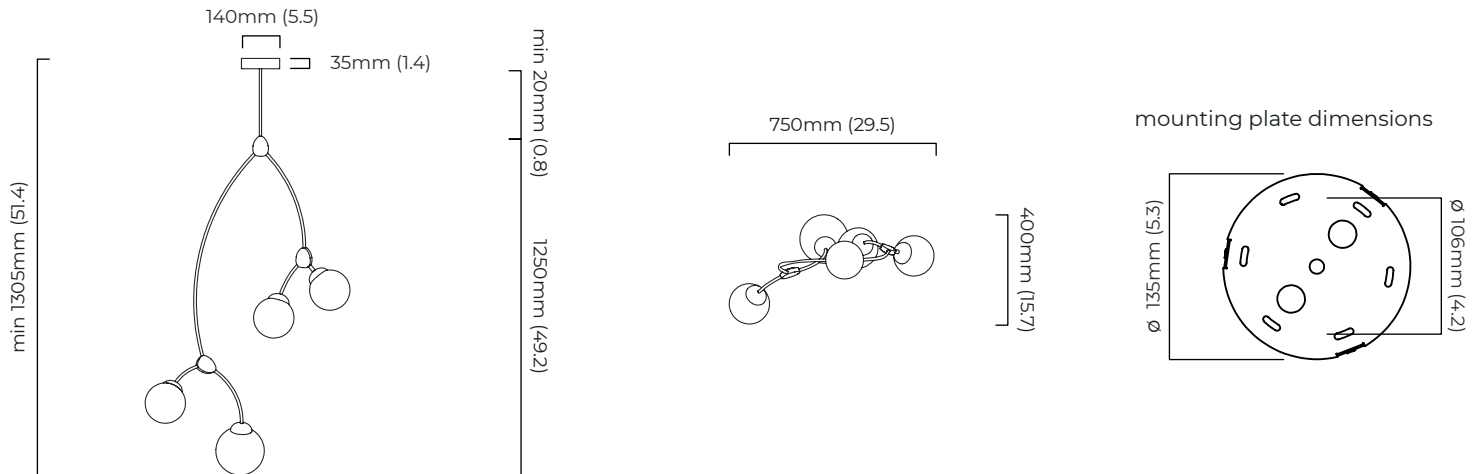

IVY VERTICAL 4 PENDANT - DALI-B

FINISH

bronze with satin brass details opal glass shades
bronze with satin brass details smoked glass shades

DIMENSIONS (body of fixture)

750 x 400 x 1250 mm (w x d x h)

WEIGHT

6kg (13.2lbs)

please ensure ceiling structure is strong enough to support the weight of the light

OVERALL DROP

minimum 1305 mm

maximum on request 4285 mm

supplied with 1000 mm drop rod

ILLUMINATION

220-240v - 4 x E14 - 25w max (or 4.5w LED 2700k)

DALI converter to be installed in the ceiling rose

DIMMING

DALI compatible

CEILING ROSE / PLATE

round ceiling rose - $\varnothing$ 140 x 35 mm (dia x h)

CERTIFICATION

*Diagrams are not to scale.

SKU NUMBER	FINISH DESCRIPTION	TYPE OF DALI	VOLTAGE
IYPE4BZOG-DALIB-240	bronze with satin brass details opal glass shades	DALI B included - The light will feature a deeper ceiling/wall rose. For use when there is no space in the existing ceiling/wall cavity	220 - 240V
IYPE4BZSG-DALIB-240	bronze with satin brass details smoked glass shades	DALI B included - The light will feature a deeper ceiling/wall rose. For use when there is no space in the existing ceiling/wall cavity	220 - 240V