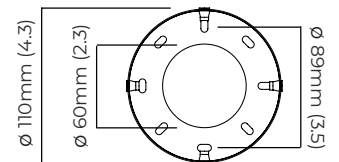

### DIMENSIONS (body of fixture)

ø 200 x 200 mm (dia x h)

### CEILING ROSE / PLATE

round ceiling rose - ø 116 x 25 mm (dia x h)

### CERTIFICATION

mounting plate dimensions

DALI converter dimensions

\*Diagrams are not to scale.

SKU NUMBER	FINISH DESCRIPTION	TYPE OF DALI	VOLTAGE
LUCCW2BZHA-DALIA-240	honed alabaster and bronze base	DALI A included - For lights that do not require aesthetic alterations. Dali can be fitted inside the ceiling/wall cavity	220 - 240V
LUCCW2SBHA-DALIA-240	honed alabaster and satin brass base	DALI A included - For lights that do not require aesthetic alterations. Dali can be fitted inside the ceiling/wall cavity	220 - 240V
LUCCW2OSHA-DALIA-240	honed alabaster and oxidised silvered brass base	DALI A included - For lights that do not require aesthetic alterations. Dali can be fitted inside the ceiling/wall cavity	220 - 240V