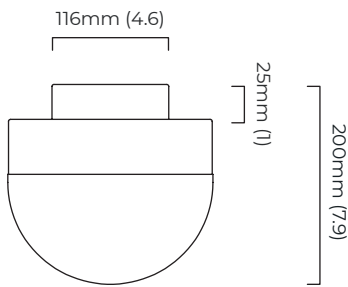

LUCID CEILING / WALL FLUSH 200

FINISH

honed alabaster and bronze base
honed alabaster and satin brass base
honed alabaster and oxidised silvered brass base

DIMENSIONS (body of fixture)

ø 200 x 200 mm (dia x h)

WEIGHT

4kg (8.8lbs)

ILLUMINATION

220-240v - 1 x E14 - 6.5w 2700k LED ONLY
110-130v - 1 x E12 - 6.5w 2700k LED ONLY

DIMMING

dimnable bulb required
DALI option available (220-240v only)

CEILING ROSE / PLATE

round ceiling rose - ø 116 x 25 mm (dia x h)

CERTIFICATION