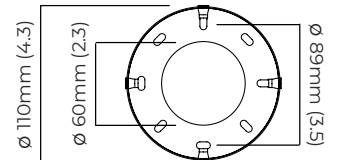

mounting plate dimensions