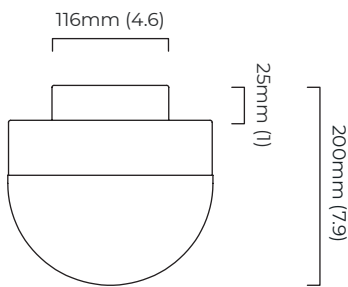

LUCID CEILING / WALL FLUSH 200 - DALI-A

FINISH

honed alabaster and bronze base
honed alabaster and satin brass base
honed alabaster and oxidised silvered brass base

DIMENSIONS (body of fixture)

ø 200 x 200 mm (dia x h)

WEIGHT

4kg (8.8lbs)

ILLUMINATION

220-240v - 1 x E14 - 6.5w 2700k LED ONLY
DALI converter to be installed in the cavity
converter can be placed up to 2m away from the light fixture

DIMMING

DALI compatible

CEILING ROSE / PLATE

round ceiling rose - ø 116 x 25 mm (dia x h)

CERTIFICATION