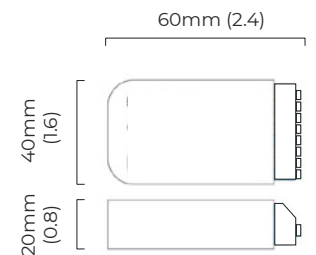

### DIMENSIONS (body of fixture)

ø 200 x 200 mm (dia x h)

### CEILING ROSE / PLATE

round ceiling rose - ø 116 x 25 mm (dia x h)

### CERTIFICATION

mounting plate dimensions

DALI converter dimensions

\*Diagrams are not to scale.

SKU NUMBER	FINISH DESCRIPTION	TYPE OF DALI	VOLTAGE
LUCCW2BZHA-DALIA-240	honed alabaster and bronze base	DALI A included - For lights that do not require aesthetic alterations. Dali can be fitted inside the ceiling/wall cavity	220 - 240V
LUCCW2SBHA-DALIA-240	honed alabaster and satin brass base	DALI A included - For lights that do not require aesthetic alterations. Dali can be fitted inside the ceiling/wall cavity	220 - 240V
LUCCW2OSHA-DALIA-240	honed alabaster and oxidised silvered brass base	DALI A included - For lights that do not require aesthetic alterations. Dali can be fitted inside the ceiling/wall cavity	220 - 240V