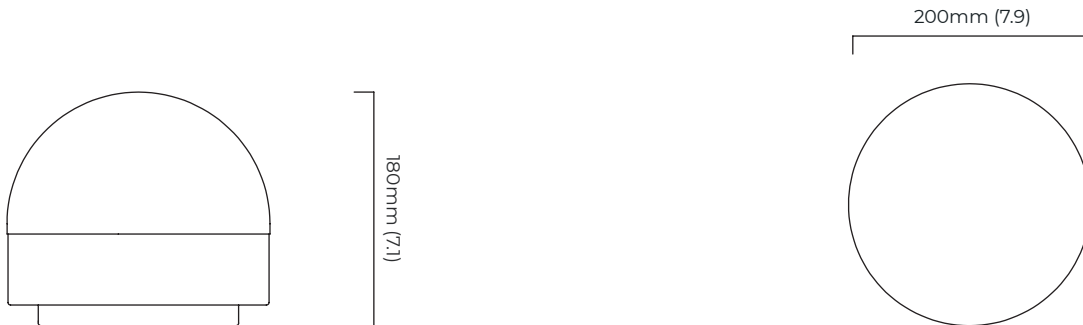

LUCID TABLE 200

FINISH

honed alabaster and bronze base
 honed alabaster and satin brass base
 honed alabaster and oxidised silvered brass base

DIMENSIONS (body of fixture)

ø 200 x 180 mm (dia x h)

WEIGHT

4kg (8.8lbs)

FLEX

2000mm cord set with black flex and inline dimmer

ILLUMINATION

220-240v - 1 x E14 - 8w 2700k LED ONLY
 110-130v - 1 x E12 - 6.5w 2700k LED ONLY

DIMMING

dimnable bulb required

CERTIFICATION

*Diagrams are not to scale.

SKU NUMBER	FINISH DESCRIPTION	VOLTAGE
LUCTA2BZHA-240	honed alabaster and bronze base	220 - 240V
LUCTA2SBHA-240	honed alabaster and satin brass base	220 - 240V
LUCTA2OSHA-240	honed alabaster and oxidised silvered brass base	220 - 240V
LUCTA2BZHA-110	honed alabaster and bronze base	110 - 130V
LUCTA2SBHA-110	honed alabaster and satin brass base	110 - 130V
LUCTA2OSHA-110	honed alabaster and oxidised silvered brass base	110 - 130V