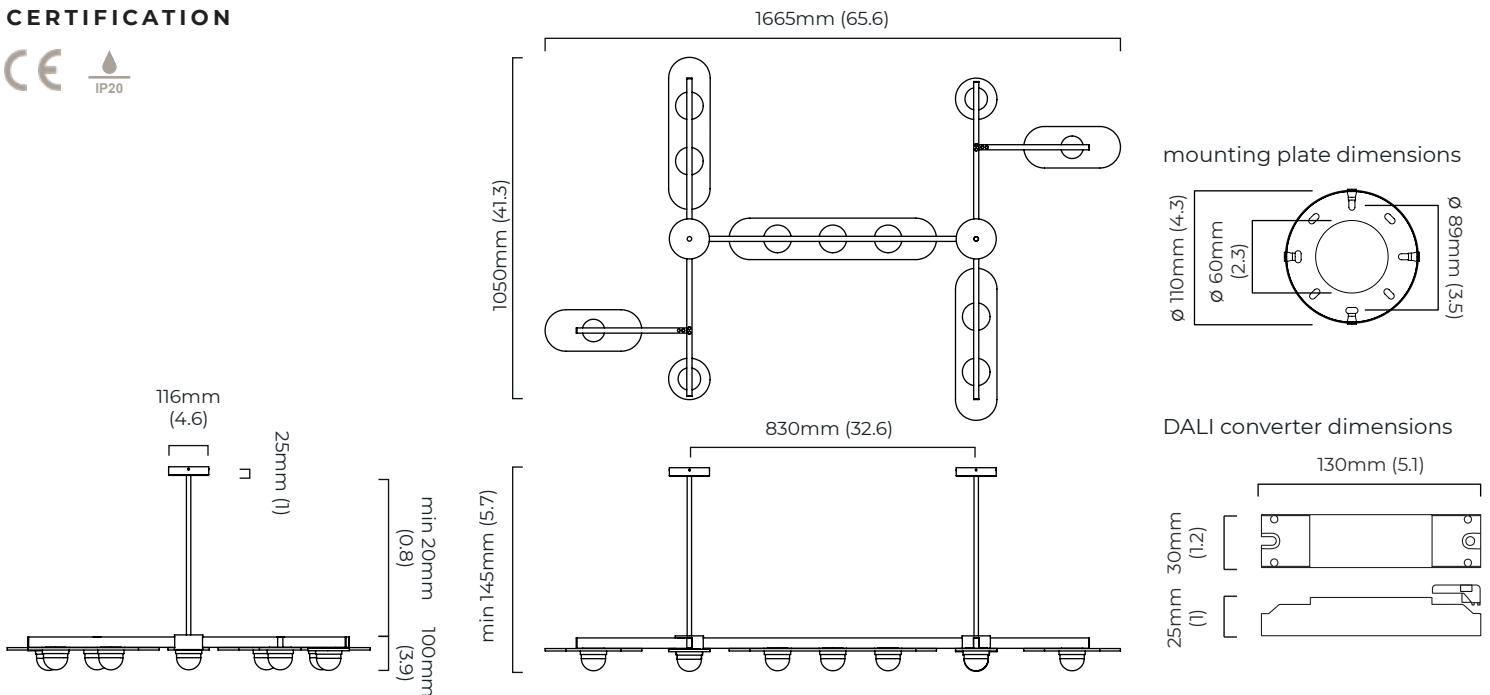

MODULO CHANDELIER GRID 11 - DALI-A

FINISH

bronze with smoked kiln cast glass and opal glass shades
satin brass with smoked kiln cast glass and opal glass shades

DIMENSIONS (body of fixture)

1665 x 1050 x 100 mm (w x d x h)

WEIGHT

18kg (39.7lbs)

please ensure ceiling structure is strong enough to support the weight of the light

OVERALL DROP

minimum 145 mm

maximum on request 6125 mm

supplied with 1000 mm drop rod

ILLUMINATION

220-240v - integrated mains LED - 49.5w - 2700k

DALI converter to be installed in the ceiling cavity

converter can be placed up to 2m away from the light fixture

DIMMING

DALI compatible

CEILING ROSE / PLATE

round ceiling rose - $\varnothing$ 116 x 25 mm (dia x h)

CERTIFICATION

*Diagrams are not to scale.

SKU NUMBER	FINISH DESCRIPTION	TYPE OF DALI	VOLTAGE
MODCH11BZSKMO-DALIA-240	bronze with smoked kiln cast glass and opal glass shades	DALI A included - For lights that do not require aesthetic alterations. Dali can be fitted inside the ceiling/wall cavity	220 - 240V
MODCH11SBSKMO-DALIA-240	satin brass with smoked kiln cast glass and opal glass shades	DALI A included - For lights that do not require aesthetic alterations. Dali can be fitted inside the ceiling/wall cavity	220 - 240V