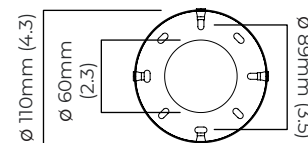

mounting plate dimensions

*Diagrams are not to scale.

SKU NUMBER	FINISH DESCRIPTION	VOLTAGE
MODCH11BZSKMO-240	bronze with smoked kiln cast glass and opal glass shades	220 - 240V
MODCH11SBSKMO-240	satin brass with smoked kiln cast glass and opal glass shades	220 - 240V
MODCH11BZSKMO-110	bronze with smoked kiln cast glass and opal glass shades	110 - 130V
MODCH11SBSKMO-110	satin brass with smoked kiln cast glass and opal glass shades	110 - 130V