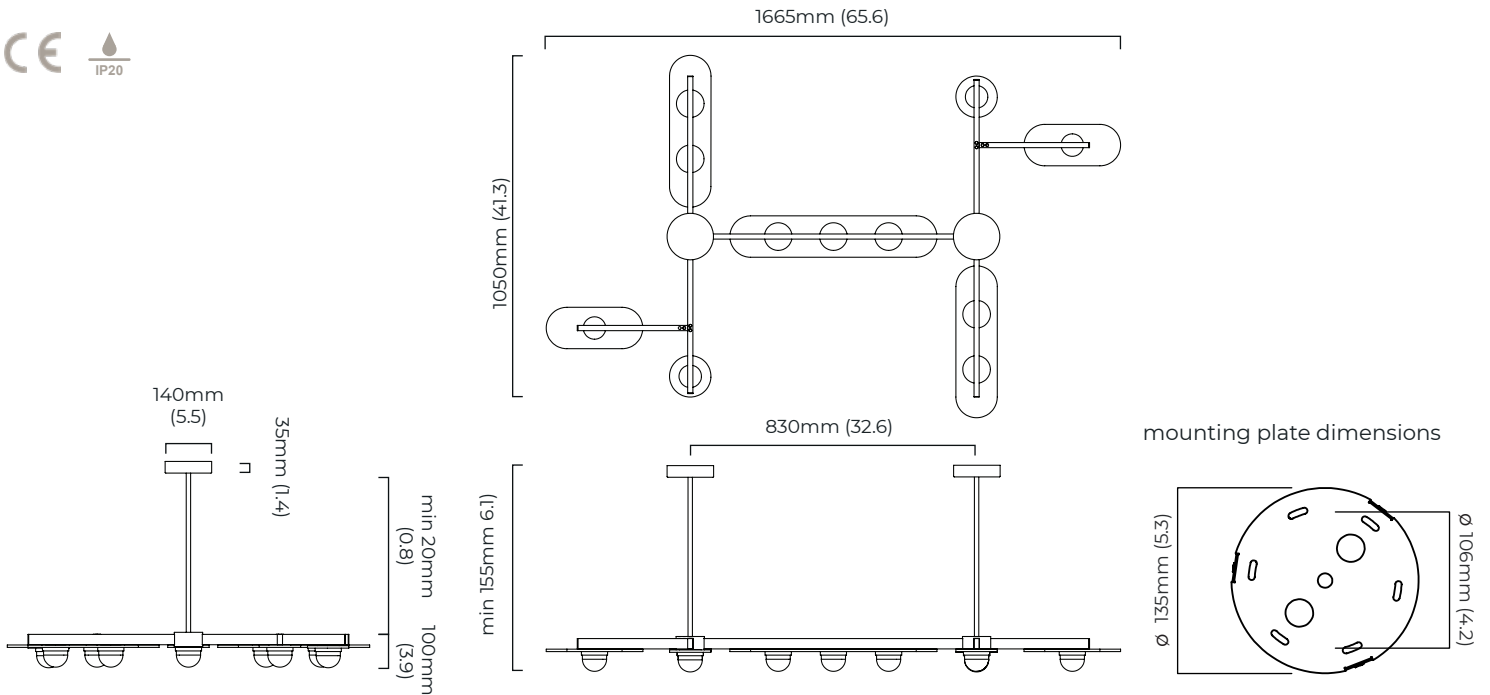

MODULO CHANDELIER GRID 11 - DALI-B

FINISH

bronze with smoked kiln cast glass and opal glass shades
satin brass with smoked kiln cast glass and opal glass shades

DIMENSIONS (body of fixture)

1665 x 1050 x 100 mm (w x d x h)

WEIGHT

18kg (39.7lbs)

please ensure ceiling structure is strong enough to support the weight of the light

OVERALL DROP

minimum 155 mm

maximum on request 6135 mm

supplied with 1000 mm drop rod

ILLUMINATION

220-240v - integrated mains LED - 49.5w - 2700k

DALI converter to be installed in the ceiling rose

DIMMING

DALI compatible

CEILING ROSE / PLATE

round ceiling rose - $\varnothing$ 140 x 35 mm (dia x h)

CERTIFICATION

*Diagrams are not to scale.

SKU NUMBER	FINISH DESCRIPTION	TYPE OF DALI	VOLTAGE
MODCH11BZSKMO-DALIB-240	bronze with smoked kiln cast glass and opal glass shades	DALI B included - The light will feature a deeper ceiling/wall rose. For use when there is no space in the existing ceiling/wall cavity	220 - 240V
MODCH11SBSKMO-DALIB-240	satin brass with smoked kiln cast glass and opal glass shades	DALI B included - The light will feature a deeper ceiling/wall rose. For use when there is no space in the existing ceiling/wall cavity	220 - 240V