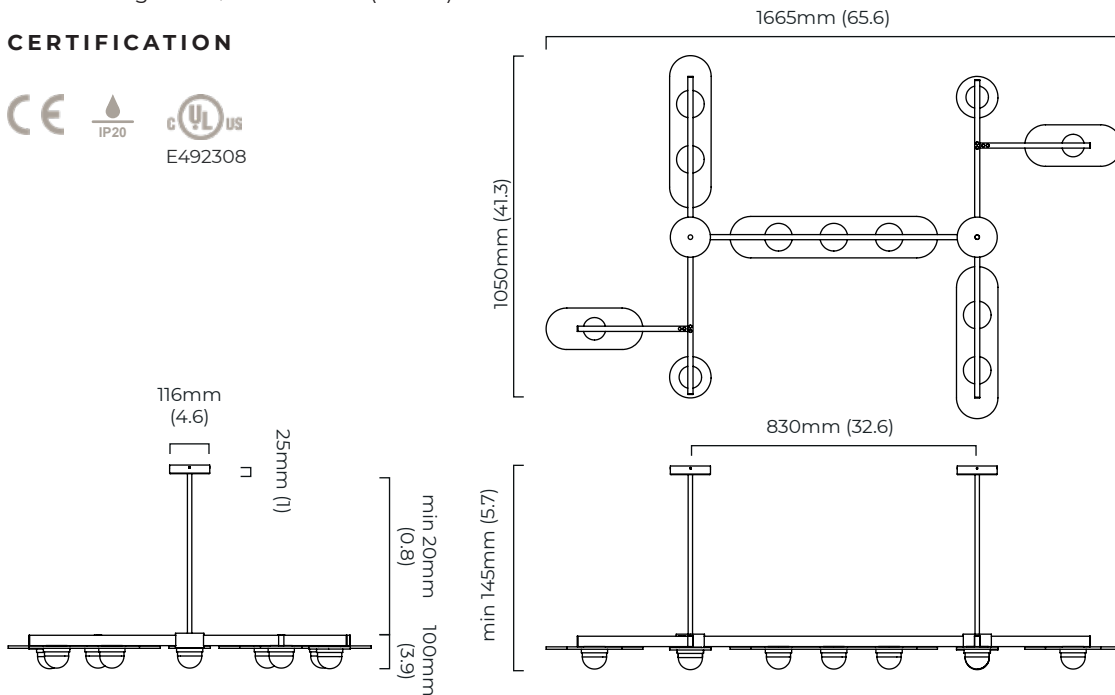

MODULO CHANDELIER GRID 11

FINISH

bronze with smoked kiln cast glass and opal glass shades
satin brass with smoked kiln cast glass and opal glass shades

DIMENSIONS (body of fixture)

1665 x 1050 x 100 mm (w x d x h)

WEIGHT

18kg (39.7lbs)

please ensure ceiling structure is strong enough to support the weight of the light

OVERALL DROP

minimum 145 mm

maximum on request 6125 mm

supplied with 1000 mm drop rod

ILLUMINATION

220-240v - integrated mains LED - 49.5w - 2700k

110-130v - integrated mains LED - 49.5w - 2700k

DIMMING

trailing dimmable / phase cut (rotary dimmer) - standard

* DALI option available (220-240v only), see next page

CEILING ROSE / PLATE

round ceiling rose - $\varnothing$ 116 x 25 mm (dia x h)

CERTIFICATION

*Diagrams are not to scale.

SKU NUMBER	FINISH DESCRIPTION	VOLTAGE
MODCH11BZSKMO-240	bronze with smoked kiln cast glass and opal glass shades	220 - 240V
MODCH11SBSKMO-240	satin brass with smoked kiln cast glass and opal glass shades	220 - 240V
MODCH11BZSKMO-110	bronze with smoked kiln cast glass and opal glass shades	110 - 130V
MODCH11SBSKMO-110	satin brass with smoked kiln cast glass and opal glass shades	110 - 130V