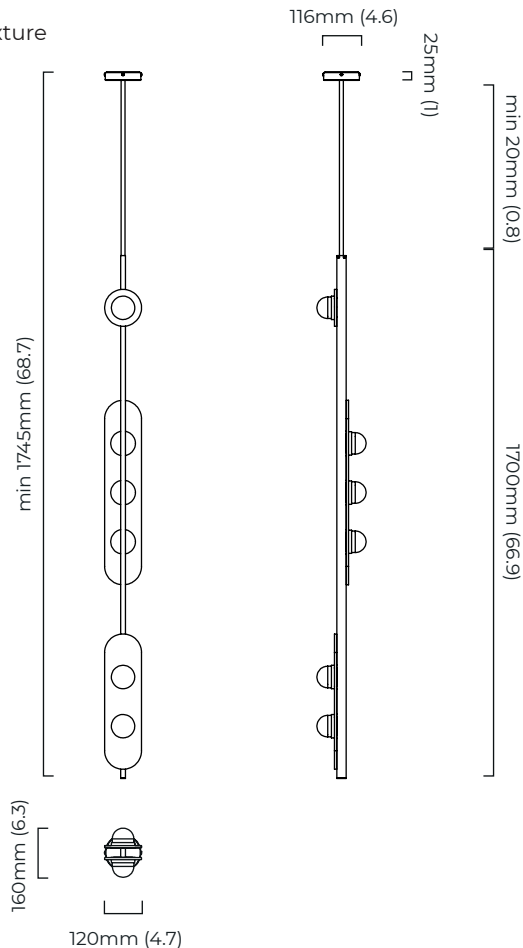

MODULO PENDANT VERTICAL

FINISH

bronze with smoked kiln cast glass and opal glass shades
satin brass with smoked kiln cast glass and opal glass shades

DIMENSIONS (body of fixture)

160 x 120 x 1700 mm (w x d x h)

MODULO PENDANT VERTICAL - DALI-A

FINISH

bronze with smoked kiln cast glass and opal glass shades
satin brass with smoked kiln cast glass and opal glass shades

DIMENSIONS (body of fixture)

160 x 120 x 1700 mm (w x d x h)

round ceiling rose - \varnothing 116 x 25 mm (dia x h)

CERTIFICATION

mounting plate dimensions

DALI converter dimensions

*Diagrams are not to scale.

SKU NUMBER	FINISH DESCRIPTION	TYPE OF DALI	VOLTAGE
MODPEVLBZSKMO-DALIA-240	bronze with smoked kiln cast glass and opal glass shades	DALI A included - For lights that do not require aesthetic alterations. Dali can be fitted inside the ceiling/wall cavity	220 - 240V
MODPEVLSBSKMO-DALIA-240	satin brass with smoked kiln cast glass and opal glass shades	DALI A included - For lights that do not require aesthetic alterations. Dali can be fitted inside the ceiling/wall cavity	220 - 240V

MODULO PENDANT VERTICAL - DALI-B

FINISH

bronze with smoked kiln cast glass and opal glass shades
satin brass with smoked kiln cast glass and opal glass shades

DIMENSIONS (body of fixture)

160 x 120 x 1700 mm (w x d x h)