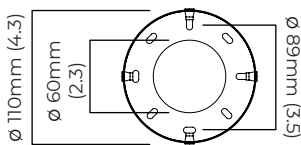

MODULO PENDANT VERTICAL

FINISH

bronze with smoked kiln cast glass and opal glass shades
satin brass with smoked kiln cast glass and opal glass shades

DIMENSIONS (body of fixture)

160 x 120 x 1700 mm (w x d x h)

WEIGHT

10kg (22lbs)
please ensure ceiling structure is strong enough to support the weight of the light

OVERALL DROP

minimum 1745 mm
maximum on request 7725 mm
supplied with 1000 mm drop rod

ILLUMINATION

220-240v - integrated mains LED - 27w - 2700k
110-130v - integrated mains LED - 27w - 2700k

DIMMING

trailing dimmable / phase cut (rotary dimmer) - standard
* DALI option available (220-240v only), see next page

CEILING ROSE / PLATE

round ceiling rose - $\varnothing$ 116 x 25 mm (dia x h)

CERTIFICATION

mounting plate dimensions

*Diagrams are not to scale.

SKU NUMBER	FINISH DESCRIPTION	VOLTAGE
MODPEVLBZSKMO-240	bronze with smoked kiln cast glass and opal glass shades	220 - 240V
MODPEVLSBSKMO-240	satin brass with smoked kiln cast glass and opal glass shades	220 - 240V
MODPEVLBZSKMO-110	bronze with smoked kiln cast glass and opal glass shades	110 - 130V
MODPEVLSBSKMO-110	satin brass with smoked kiln cast glass and opal glass shades	110 - 130V