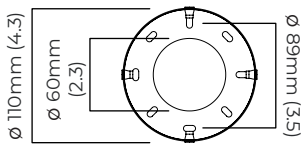

MODULO PENDANT VERTICAL - DALI-A

FINISH

bronze with smoked kiln cast glass and opal glass shades
satin brass with smoked kiln cast glass and opal glass shades

DIMENSIONS (body of fixture)

160 x 120 x 1700 mm (w x d x h)

WEIGHT

10kg (22lbs)

please ensure ceiling structure is strong enough to support the weight of the light

OVERALL DROP

minimum 1745 mm

maximum on request 7725 mm

supplied with 1000 mm drop rod

ILLUMINATION

round ceiling rose - \varnothing 116 x 25 mm (dia x h)

CERTIFICATION

mounting plate dimensions

DALI converter dimensions

*Diagrams are not to scale.

SKU NUMBER	FINISH DESCRIPTION	TYPE OF DALI	VOLTAGE
MODPEVLBZSKMO-DALIA-240	bronze with smoked kiln cast glass and opal glass shades	DALI A included - For lights that do not require aesthetic alterations. Dali can be fitted inside the ceiling/wall cavity	220 - 240V
MODPEVLSBSKMO-DALIA-240	satin brass with smoked kiln cast glass and opal glass shades	DALI A included - For lights that do not require aesthetic alterations. Dali can be fitted inside the ceiling/wall cavity	220 - 240V

MODULO PENDANT VERTICAL - DALI-B

FINISH

bronze with smoked kiln cast glass and opal glass shades
satin brass with smoked kiln cast glass and opal glass shades

DIMENSIONS (body of fixture)

160 x 120 x 1700 mm (w x d x h)