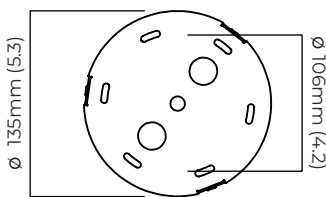

MODULO PENDANT VERTICAL - DALI-B

FINISH

bronze with smoked kiln cast glass and opal glass shades
satin brass with smoked kiln cast glass and opal glass shades

DIMENSIONS (body of fixture)

160 x 120 x 1700 mm (w x d x h)

WEIGHT

10kg (22lbs)

please ensure ceiling structure is strong enough to support the weight of the light

OVERALL DROP

minimum 1755 mm

maximum on request 7735 mm

supplied with 1000 mm drop rod

ILLUMINATION

220-240v - integrated mains LED - 27w - 2700k

DALI converter to be installed in the ceiling rose

DIMMING

DALI compatible

CEILING ROSE / PLATE

round ceiling rose - $\varnothing$ 140 x 35 mm (dia x h)

CERTIFICATION

mounting plate dimensions

*Diagrams are not to scale.

SKU NUMBER	FINISH DESCRIPTION	TYPE OF DALI	VOLTAGE
MODPEVLBZSKMO-DALIB-240	bronze with smoked kiln cast glass and opal glass shades	DALI B included - The light will feature a deeper ceiling/wall rose. For use when there is no space in the existing ceiling/wall cavity	220 - 240V
MODPEVLSBSKMO-DALIB-240	satin brass with smoked kiln cast glass and opal glass shades	DALI B included - The light will feature a deeper ceiling/wall rose. For use when there is no space in the existing ceiling/wall cavity	220 - 240V