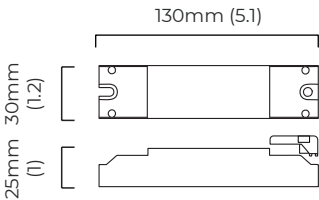

MODULO PENDANT VERTICAL

FINISH

bronze with smoked kiln cast glass and opal glass shades
satin brass with smoked kiln cast glass and opal glass shades

DIMENSIONS (body of fixture)

160 x 120 x 1700 mm (w x d x h)

MODULO PENDANT VERTICAL - DALI-A

FINISH

bronze with smoked kiln cast glass and opal glass shades
satin brass with smoked kiln cast glass and opal glass shades

DIMENSIONS (body of fixture)

160 x 120 x 1700 mm (w x d x h)

round ceiling rose - \varnothing 116 x 25 mm (dia x h)

CERTIFICATION

mounting plate dimensions

DALI converter dimensions

*Diagrams are not to scale.

SKU NUMBER	FINISH DESCRIPTION	TYPE OF DALI	VOLTAGE
MODPEVLBZSKMO-DALIA-240	bronze with smoked kiln cast glass and opal glass shades	DALI A included - For lights that do not require aesthetic alterations. Dali can be fitted inside the ceiling/wall cavity	220 - 240V
MODPEVLSBSKMO-DALIA-240	satin brass with smoked kiln cast glass and opal glass shades	DALI A included - For lights that do not require aesthetic alterations. Dali can be fitted inside the ceiling/wall cavity	220 - 240V

MODULO PENDANT VERTICAL - DALI-B

FINISH

bronze with smoked kiln cast glass and opal glass shades
satin brass with smoked kiln cast glass and opal glass shades

DIMENSIONS (body of fixture)

160 x 120 x 1700 mm (w x d x h)