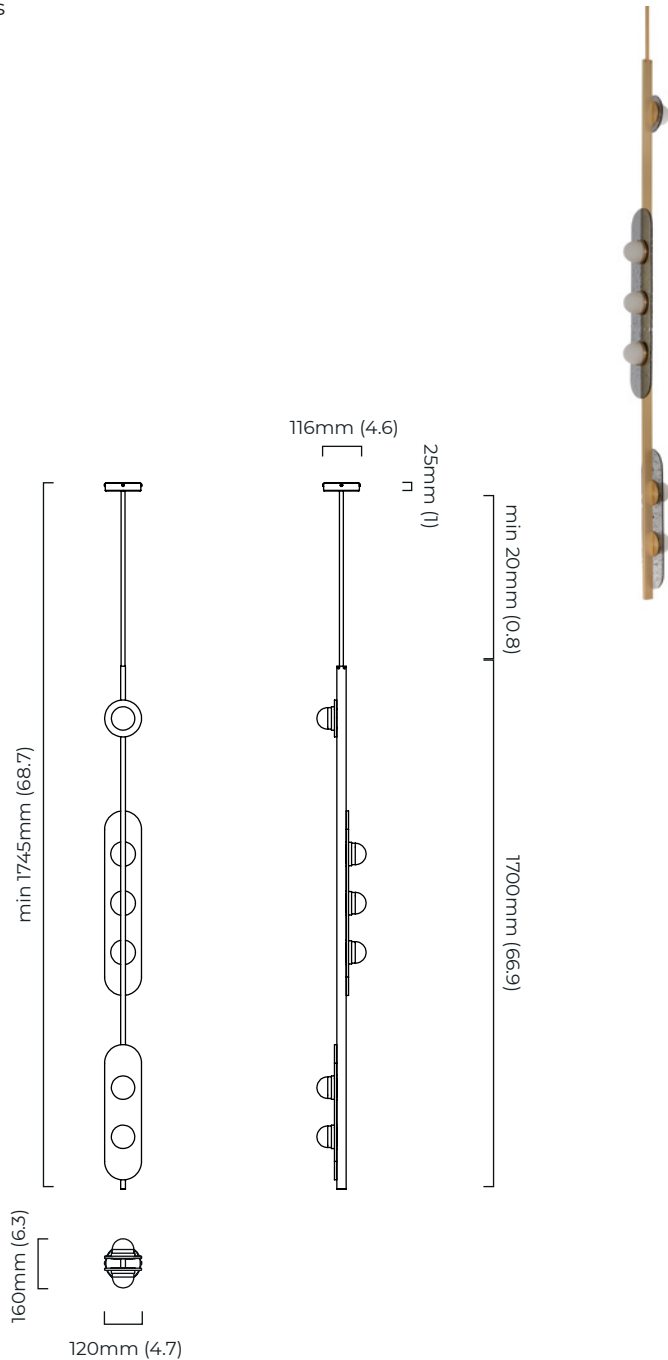

MODULO PENDANT VERTICAL

FINISH

bronze with smoked kiln cast glass and opal glass shades
satin brass with smoked kiln cast glass and opal glass shades

DIMENSIONS (body of fixture)

160 x 120 x 1700 mm (w x d x h)

WEIGHT

10kg (22lbs)
please ensure ceiling structure is strong enough to support the weight of the light

OVERALL DROP

minimum 1745 mm
maximum on request 7725 mm
supplied with 1000 mm drop rod

ILLUMINATION

220-240v - integrated mains LED - 27w - 2700k
110-130v - integrated mains LED - 27w - 2700k

DIMMING

trailing dimmable / phase cut (rotary dimmer) - standard
* DALI option available (220-240v only), see next page

CEILING ROSE / PLATE

round ceiling rose - $\varnothing$ 116 x 25 mm (dia x h)

CERTIFICATION

*Diagrams are not to scale.

SKU NUMBER	FINISH DESCRIPTION	VOLTAGE
MODPEVLBZSKMO-240	bronze with smoked kiln cast glass and opal glass shades	220 - 240V
MODPEVLSBSKMO-240	satin brass with smoked kiln cast glass and opal glass shades	220 - 240V
MODPEVLBZSKMO-110	bronze with smoked kiln cast glass and opal glass shades	110 - 130V
MODPEVLSBSKMO-110	satin brass with smoked kiln cast glass and opal glass shades	110 - 130V