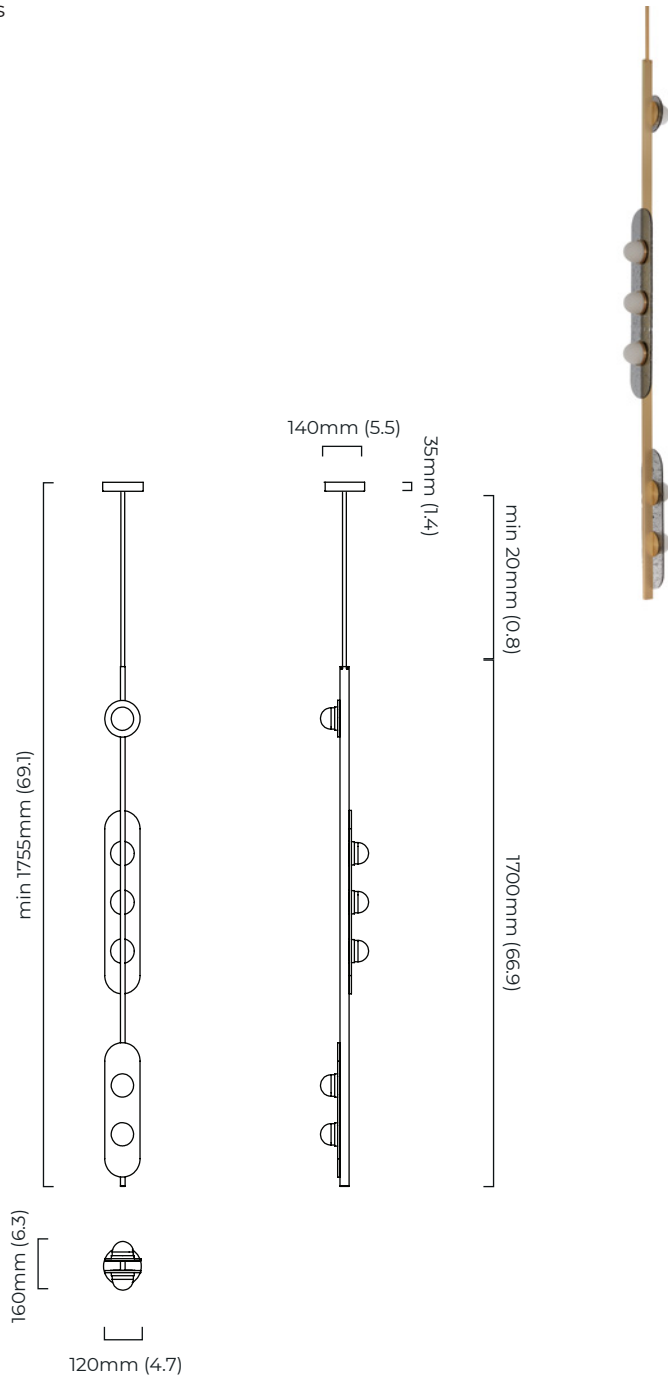

MODULO PENDANT VERTICAL - DALI-A

FINISH

bronze with smoked kiln cast glass and opal glass shades
satin brass with smoked kiln cast glass and opal glass shades

DIMENSIONS (body of fixture)

160 x 120 x 1700 mm (w x d x h)

round ceiling rose - \varnothing 116 x 25 mm (dia x h)

CERTIFICATION

mounting plate dimensions

DALI converter dimensions

*Diagrams are not to scale.

SKU NUMBER	FINISH DESCRIPTION	TYPE OF DALI	VOLTAGE
MODPEVLBZSKMO-DALIA-240	bronze with smoked kiln cast glass and opal glass shades	DALI A included - For lights that do not require aesthetic alterations. Dali can be fitted inside the ceiling/wall cavity	220 - 240V
MODPEVLSBSKMO-DALIA-240	satin brass with smoked kiln cast glass and opal glass shades	DALI A included - For lights that do not require aesthetic alterations. Dali can be fitted inside the ceiling/wall cavity	220 - 240V

MODULO PENDANT VERTICAL - DALI-B

FINISH

bronze with smoked kiln cast glass and opal glass shades
satin brass with smoked kiln cast glass and opal glass shades

DIMENSIONS (body of fixture)

160 x 120 x 1700 mm (w x d x h)

mounting plate dimensions

*Diagrams are not to scale.

SKU NUMBER	FINISH DESCRIPTION	TYPE OF DALI	VOLTAGE
MODPEVLBZSKMO-DALIB-240	bronze with smoked kiln cast glass and opal glass shades	DALI B included - The light will feature a deeper ceiling/wall rose. For use when there is no space in the existing ceiling/wall cavity	220 - 240V
MODPEVLSBSKMO-DALIB-240	satin brass with smoked kiln cast glass and opal glass shades	DALI B included - The light will feature a deeper ceiling/wall rose. For use when there is no space in the existing ceiling/wall cavity	220 - 240V