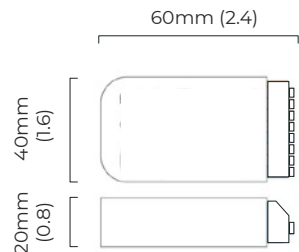

DALI converter dimensions

*Diagrams are not to scale.

SKU NUMBER	FINISH DESCRIPTION	TYPE OF DALI	VOLTAGE
MODWA1BZSKMO-DALIA-240	bronze with smoked kiln cast glass and opal glass shades	DALI A included - For lights that do not require aesthetic alterations. Dali can be fitted inside the ceiling/wall cavity	220 - 240V
MODWA1BSKMO-DALIA-240	satin brass with smoked kiln cast glass and opal glass shades	DALI A included - For lights that do not require aesthetic alterations. Dali can be fitted inside the ceiling/wall cavity	220 - 240V