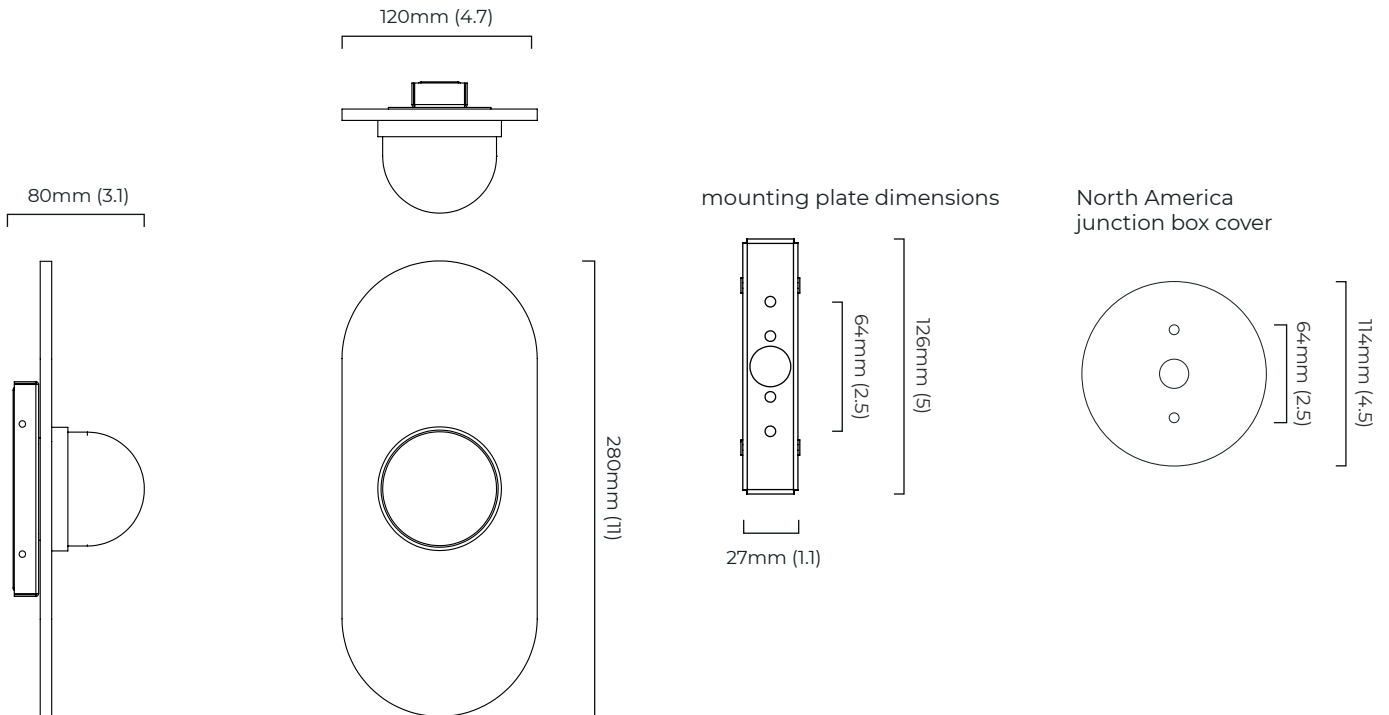

MODULO WALL SINGLE

FINISH

bronze with smoked kiln cast glass and opal glass shades
satin brass with smoked kiln cast glass and opal glass shades

DIMENSIONS (body of fixture)

120 x 80 x 280 mm (w x d x h)

WEIGHT

1kg (2.2lbs)

ILLUMINATION

220-240v - integrated mains LED - 4.5w - 2700k

110-130v - integrated mains LED - 4.5w - 2700k

DIMMING

trailing dimmable / phase cut (rotary dimmer) - standard

* DALI option available (220-240v only), see next page

CEILING ROSE / PLATE

rectangular wall box - 34 x 132 x 15 mm (w x d x h)

CERTIFICATION

*Diagrams are not to scale.

SKU NUMBER	FINISH DESCRIPTION	VOLTAGE
MODWA1BZSKMO-240	bronze with smoked kiln cast glass and opal glass shades	220 - 240V
MODWA1SBSKMO-240	satin brass with smoked kiln cast glass and opal glass shades	220 - 240V
MODWA1BZSKMO-110	bronze with smoked kiln cast glass and opal glass shades	110 - 130V
MODWA1SBSKMO-110	satin brass with smoked kiln cast glass and opal glass shades	110 - 130V