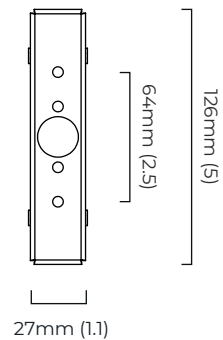

### DIMENSIONS (body of fixture)

120 x 80 x 280 mm (w x d x h)

### CEILING ROSE / PLATE

rectangular wall box - 34 x 132 x 15 mm (w x d x h)

### CERTIFICATION

mounting plate dimensions

DALI converter dimensions

\*Diagrams are not to scale.

SKU NUMBER	FINISH DESCRIPTION	TYPE OF DALI	VOLTAGE
MODWA1BZSKMO-DALIA-240	bronze with smoked kiln cast glass and opal glass shades	DALI A included - For lights that do not require aesthetic alterations. Dali can be fitted inside the ceiling/wall cavity	220 - 240V
MODWA1BSKMO-DALIA-240	satin brass with smoked kiln cast glass and opal glass shades	DALI A included - For lights that do not require aesthetic alterations. Dali can be fitted inside the ceiling/wall cavity	220 - 240V