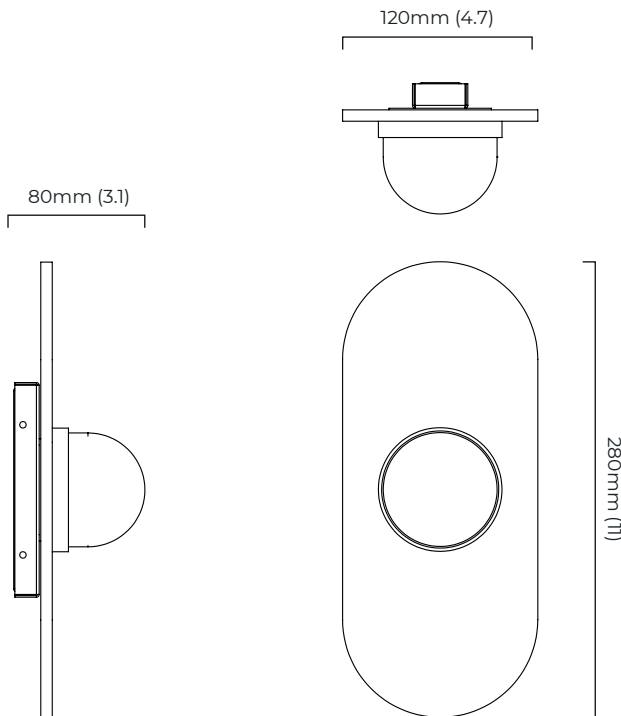

MODULO WALL SINGLE - DALI-A

FINISH

bronze with smoked kiln cast glass and opal glass shades
satin brass with smoked kiln cast glass and opal glass shades

DIMENSIONS (body of fixture)

120 x 80 x 280 mm (w x d x h)

WEIGHT

1kg (2.2lbs)

ILLUMINATION

220-240v - integrated mains LED - 4.5w - 2700k
DALI converter to be installed in the wall cavity
converter can be placed up to 2m away from the light fixture

DIMMING

DALI compatible

CEILING ROSE / PLATE

rectangular wall box - 34 x 132 x 15 mm (w x d x h)

CERTIFICATION