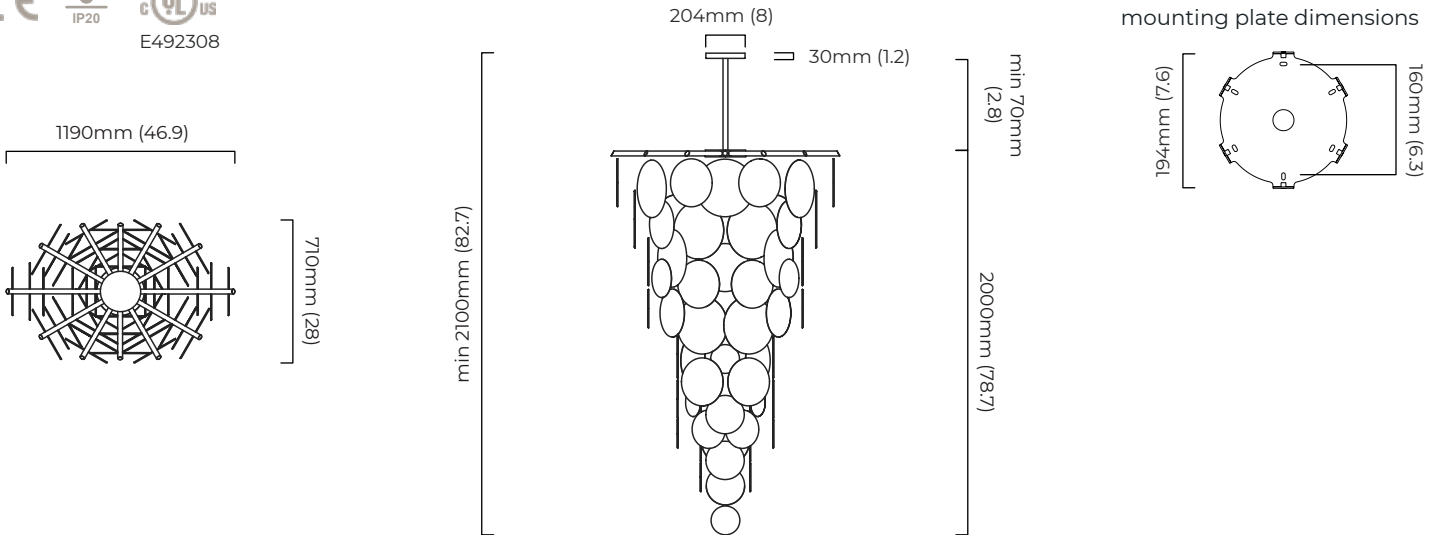

NIMBUS CHANDELIER CASCADE

FINISH

bronze with handmade fritted glass
satin brass with handmade fritted glass

DIMENSIONS (body of fixture)

1190 x 710 x 2000 mm (w x d x h)

WEIGHT

100kg (220.5lbs)
please ensure ceiling structure is strong enough to support the weight of the light

OVERALL DROP

minimum 2100 mm
maximum on request 5100 mm
supplied with 1000 mm drop rod

ILLUMINATION

220-240v - 14 x E27 - 60w max (or 8w LED 2700k)
2 x GU10 - 50w max (or 5.5w LED 2700k)
110-130v - 14 x E26 - 60w max (or 8w LED 2700k)
2 x GU10 - 50w max (or 5.5w LED 2700k)

DIMMING

dimnable bulb required
DALI option available (220-240v only)

CEILING ROSE / PLATE

round ceiling rose - $\varnothing$ 204 x 30 mm (dia x h)

CERTIFICATION

*Diagrams are not to scale.

SKU NUMBER	FINISH DESCRIPTION	VOLTAGE
NIMCHOBZFG-240	bronze with handmade fritted glass	220 - 240V
NIMCHOSBFG-240	satin brass with handmade fritted glass	220 - 240V
NIMCHOBZFG-110	bronze with handmade fritted glass	110 - 130V
NIMCHOSBFG-110	satin brass with handmade fritted glass	110 - 130V