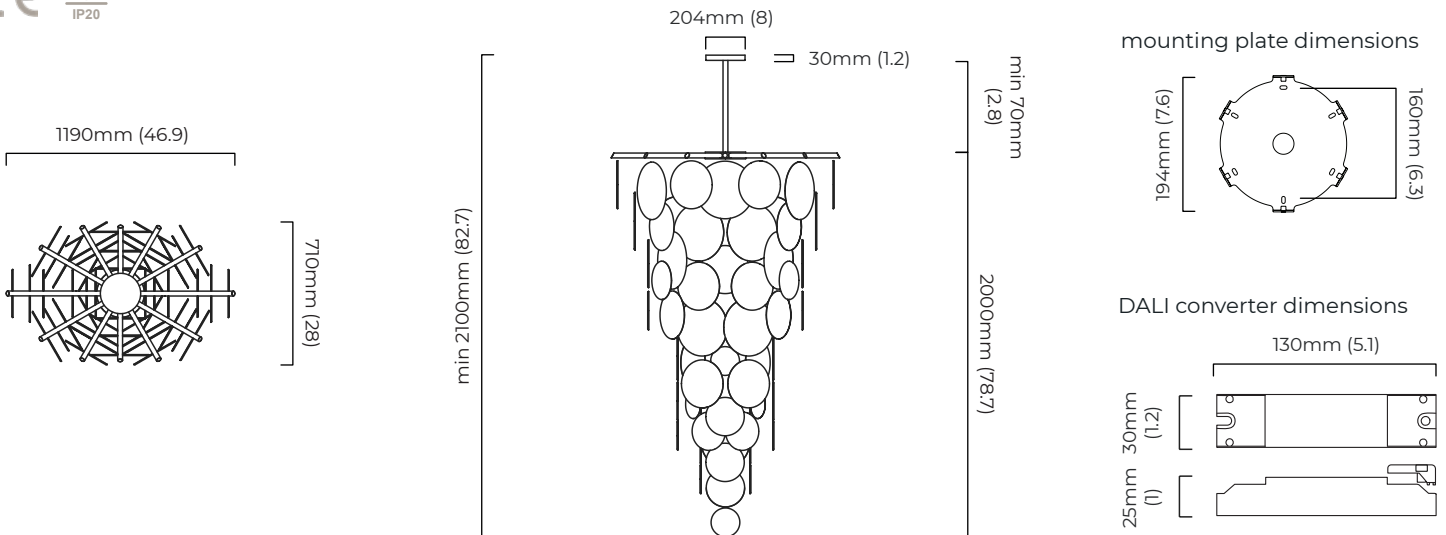

NIMBUS CHANDELIER CASCADE - DALI-A

FINISH

bronze with handmade fritted glass
satin brass with handmade fritted glass

DIMENSIONS (body of fixture)

1190 x 710 x 2000 mm (w x d x h)

WEIGHT

100kg (220.5lbs)

please ensure ceiling structure is strong enough to support the weight of the light

OVERALL DROP

minimum 2100 mm

maximum on request 5100 mm

supplied with 1000 mm drop rod

ILLUMINATION

220-240v - 14 x E27 - 60w max (or 8w LED 2700k)

2 x GU10 - 50w max (or 5.5w LED 2700k)

DALI LED converter to be installed in the cavity

DALI LED converter can be placed up to 2m away from the ceiling rose

DIMMING

DALI compatible

CEILING ROSE / PLATE

round ceiling rose - $\varnothing$ 204 x 30 mm (dia x h)

CERTIFICATION

*Diagrams are not to scale.

SKU NUMBER	FINISH DESCRIPTION	TYPE OF DALI	VOLTAGE
NIMCHOBZFG-DALIA-240	bronze with handmade fritted glass	DALI A included - For lights that do not require aesthetic alterations. Dali can be fitted inside the ceiling/wall cavity	220 - 240V
NIMCHOSBFG-DALIA-240	satin brass with handmade fritted glass	DALI A included - For lights that do not require aesthetic alterations. Dali can be fitted inside the ceiling/wall cavity	220 - 240V