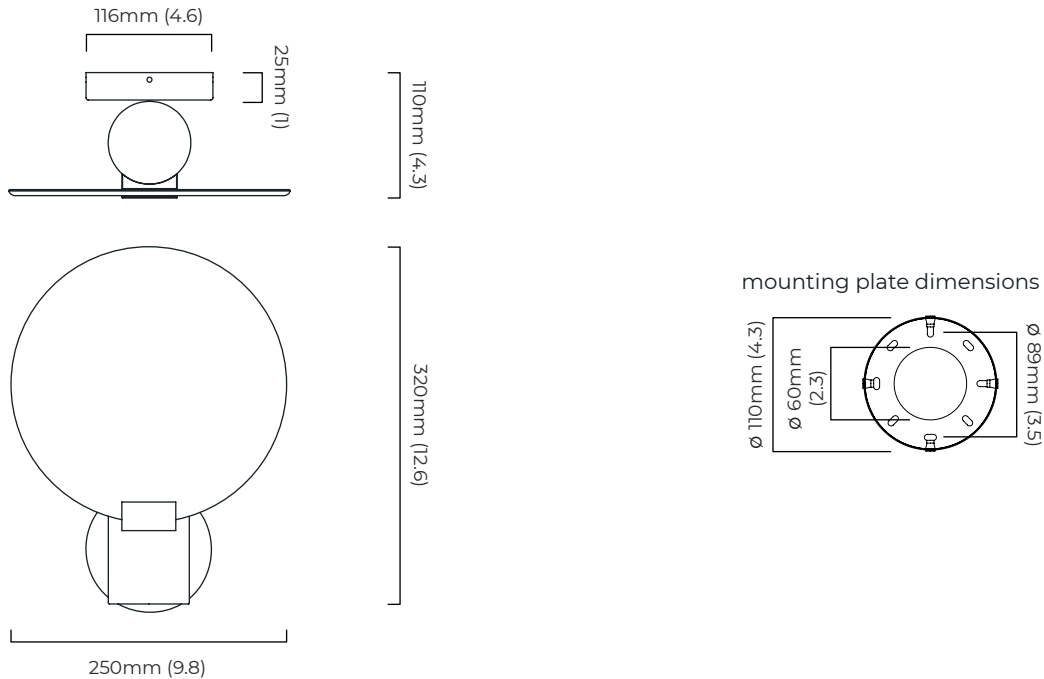

NIMBUS WALL - DALI-B

FINISH

satin brass with handmade fritted glass
bronze with handmade fritted glass

DIMENSIONS (body of fixture)

250 x 110 x 320 mm (w x d x h)

WEIGHT

3kg (6.6lbs)

ILLUMINATION

220-240v - 1 x G9 - 2.3w - 2700k - LED ONLY
110-130v - 1 x G9 - 2.3w - 2700k - LED ONLY
DALI converter to be installed in the wall rose

DIMMING

DALI compatible

WALL ROSE / PLATE

rectangular wall rose - $\varnothing$ 116 x 25 mm (dia x h)

CERTIFICATION

*Diagrams are not to scale.

SKU NUMBER	FINISH DESCRIPTION	TYPE OF DALI	VOLTAGE
NIMCHLSBFG-DALIB-240	bronze with handmade fritted glass	DALI B included - The light will feature a deeper ceiling/wall rose. For use when there is no space in the existing ceiling/wall cavity	220 - 240V
NIMWAOSBFG-DALIB-240	satin brass with handmade fritted glass	DALI B included - The light will feature a deeper ceiling/wall rose. For use when there is no space in the existing ceiling/wall cavity	220 - 240V