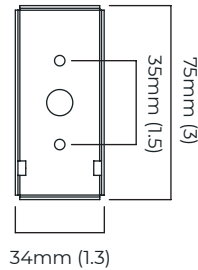

NIMBUS WALL

FINISH

satin brass with handmade fritted glass
bronze with handmade fritted glass

DIMENSIONS (body of fixture)

250 x 100 x 320 mm (w x d x h)

WEIGHT

3kg (6.6lbs)

ILLUMINATION

NIMBUS WALL - DALI-A

FINISH

satin brass with handmade fritted glass
bronze with handmade fritted glass

DIMENSIONS (body of fixture)

250 x 100 x 320 mm (w x d x h)

WEIGHT

3kg (6.6lbs)

ILLUMINATION

WALL ROSE / PLATE

rectangular wall box - 40 x 15 x 80 mm (w x d x h)

CERTIFICATION

mounting plate dimensions

DALI converter dimensions

*Diagrams are not to scale.

SKU NUMBER	FINISH DESCRIPTION	TYPE OF DALI	VOLTAGE
NIMWAOBZFG-DALIA-240	bronze with handmade fritted glass	DALI A included - For lights that do not require aesthetic alterations. Dali can be fitted inside the ceiling/wall cavity	220 - 240V
NIMWAOSBFG-DALIA-240	satin brass with handmade fritted glass	DALI A included - For lights that do not require aesthetic alterations. Dali can be fitted inside the ceiling/wall cavity	220 - 240V

NIMBUS WALL - DALI-B

FINISH

satin brass with handmade fritted glass
bronze with handmade fritted glass

DIMENSIONS (body of fixture)

250 x 110 x 320 mm (w x d x h)

WEIGHT

3kg (6.6lbs)

ILLUMINATION