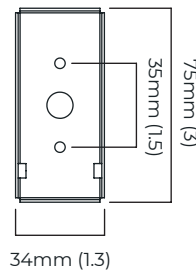

NIMBUS WALL

FINISH

satin brass with handmade fritted glass
bronze with handmade fritted glass

DIMENSIONS (body of fixture)

250 x 100 x 320 mm (w x d x h)

WEIGHT

3kg (6.6lbs)

ILLUMINATION

220-240v - 1 x G9 - 2.3w - 2700k - LED ONLY
110-130v - 1 x G9 - 2.3w - 2700k - LED ONLY

DIMMING

dimnable bulb required

WALL ROSE / PLATE

rectangular wall box - 40 x 15 x 80 mm (w x d x h)

CERTIFICATION

mounting plate dimensions

NIMBUS WALL - DALI-A

FINISH

satin brass with handmade fritted glass
bronze with handmade fritted glass

DIMENSIONS (body of fixture)

250 x 100 x 320 mm (w x d x h)

WEIGHT

3kg (6.6lbs)

ILLUMINATION

WALL ROSE / PLATE

rectangular wall box - 40 x 15 x 80 mm (w x d x h)

CERTIFICATION

mounting plate dimensions

DALI converter dimensions

*Diagrams are not to scale.

SKU NUMBER	FINISH DESCRIPTION	TYPE OF DALI	VOLTAGE
NIMWAOBZFG-DALIA-240	bronze with handmade fritted glass	DALI A included - For lights that do not require aesthetic alterations. Dali can be fitted inside the ceiling/wall cavity	220 - 240V
NIMWAOSBFG-DALIA-240	satin brass with handmade fritted glass	DALI A included - For lights that do not require aesthetic alterations. Dali can be fitted inside the ceiling/wall cavity	220 - 240V