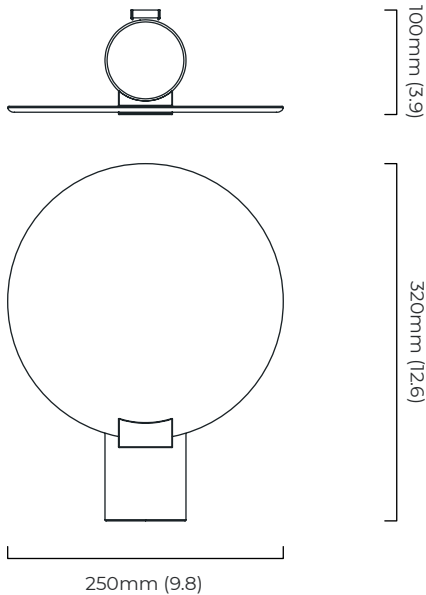

NIMBUS WALL

FINISH

satin brass with handmade fritted glass
bronze with handmade fritted glass

DIMENSIONS (body of fixture)

250 x 100 x 320 mm (w x d x h)

WEIGHT

3kg (6.6lbs)

ILLUMINATION

NIMBUS WALL - DALI-A

FINISH

satin brass with handmade fritted glass
bronze with handmade fritted glass

DIMENSIONS (body of fixture)

250 x 100 x 320 mm (w x d x h)

WEIGHT

3kg (6.6lbs)

ILLUMINATION

WALL ROSE / PLATE

rectangular wall box - 40 x 15 x 80 mm (w x d x h)

CERTIFICATION

mounting plate dimensions

DALI converter dimensions

*Diagrams are not to scale.

SKU NUMBER	FINISH DESCRIPTION	TYPE OF DALI	VOLTAGE
NIMWAOBZFG-DALIA-240	bronze with handmade fritted glass	DALI A included - For lights that do not require aesthetic alterations. Dali can be fitted inside the ceiling/wall cavity	220 - 240V
NIMWAOSBFG-DALIA-240	satin brass with handmade fritted glass	DALI A included - For lights that do not require aesthetic alterations. Dali can be fitted inside the ceiling/wall cavity	220 - 240V

NIMBUS WALL - DALI-B

FINISH

satin brass with handmade fritted glass
bronze with handmade fritted glass

DIMENSIONS (body of fixture)

250 x 110 x 320 mm (w x d x h)

WEIGHT

3kg (6.6lbs)

ILLUMINATION