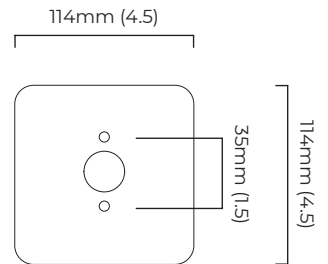

North America junction box cover