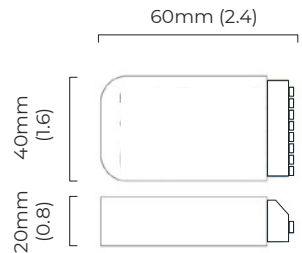

NIMBUS WALL

FINISH

satin brass with handmade fritted glass
bronze with handmade fritted glass

DIMENSIONS (body of fixture)

250 x 100 x 320 mm (w x d x h)

WEIGHT

3kg (6.6lbs)

ILLUMINATION

NIMBUS WALL - DALI-A

FINISH

satin brass with handmade fritted glass
bronze with handmade fritted glass

DIMENSIONS (body of fixture)

250 x 100 x 320 mm (w x d x h)

WEIGHT

3kg (6.6lbs)

ILLUMINATION

WALL ROSE / PLATE

rectangular wall box - 40 x 15 x 80 mm (w x d x h)

CERTIFICATION

mounting plate dimensions

DALI converter dimensions

*Diagrams are not to scale.

SKU NUMBER	FINISH DESCRIPTION	TYPE OF DALI	VOLTAGE
NIMWAOBZFG-DALIA-240	bronze with handmade fritted glass	DALI A included - For lights that do not require aesthetic alterations. Dali can be fitted inside the ceiling/wall cavity	220 - 240V
NIMWAOSBFG-DALIA-240	satin brass with handmade fritted glass	DALI A included - For lights that do not require aesthetic alterations. Dali can be fitted inside the ceiling/wall cavity	220 - 240V

NIMBUS WALL - DALI-B

FINISH

satin brass with handmade fritted glass
bronze with handmade fritted glass

DIMENSIONS (body of fixture)

250 x 110 x 320 mm (w x d x h)

WEIGHT

3kg (6.6lbs)

ILLUMINATION