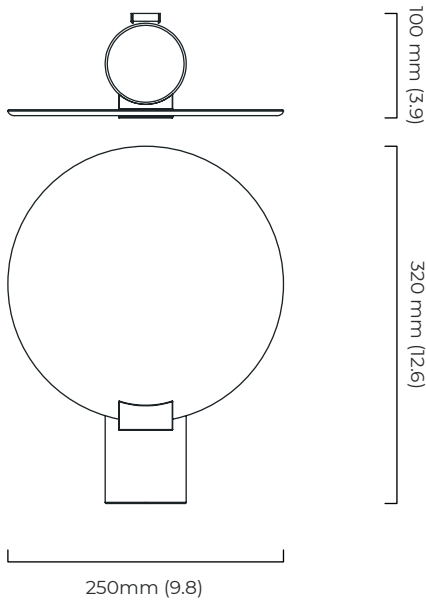

NIMBUS WALL

FINISH

satin brass with handmade fritted glass
bronze with handmade fritted glass

DIMENSIONS (body of fixture)

250 x 100 x 320 mm (w x d x h)

WEIGHT

3kg (6.6lbs)

ILLUMINATION

220-240v - 1 x G9 - 2.3w - 2700k - LED ONLY
110-130v - 1 x G9 - 2.3w - 2700k - LED ONLY

DIMMING

dimnable bulb required

WALL ROSE / PLATE

rectangular wall box - 40 x 15 x 80 mm (w x d x h)

CERTIFICATION

mounting plate dimensions

NIMBUS WALL - DALI-A

FINISH

satin brass with handmade fritted glass
bronze with handmade fritted glass

DIMENSIONS (body of fixture)

250 x 100 x 320 mm (w x d x h)

WEIGHT

3kg (6.6lbs)

ILLUMINATION

WALL ROSE / PLATE

rectangular wall box - 40 x 15 x 80 mm (w x d x h)

CERTIFICATION

mounting plate dimensions

DALI converter dimensions

*Diagrams are not to scale.

SKU NUMBER	FINISH DESCRIPTION	TYPE OF DALI	VOLTAGE
NIMWAOBZFG-DALIA-240	bronze with handmade fritted glass	DALI A included - For lights that do not require aesthetic alterations. Dali can be fitted inside the ceiling/wall cavity	220 - 240V
NIMWAOSBFG-DALIA-240	satin brass with handmade fritted glass	DALI A included - For lights that do not require aesthetic alterations. Dali can be fitted inside the ceiling/wall cavity	220 - 240V