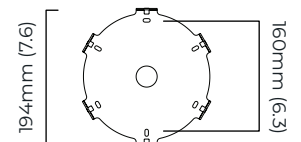

dimmable bulb required
DALI option available (220-240v only)

CEILING ROSE / PLATE

round ceiling rose - ø 204 x 30 mm (dia x h)

CERTIFICATION

mounting plate dimensions

*Diagrams are not to scale.

SKU NUMBER	FINISH DESCRIPTION	VOLTAGE
NIMCHRMBZFG-240	bronze with handmade fritted glass	220 - 240V
NIMCHRMSBFG-240	satin brass with handmade fritted glass	220 - 240V
NIMCHRMBZFG-110	bronze with handmade fritted glass	110 - 130V
NIMCHRMSBFG-110	satin brass with handmade fritted glass	110 - 130V

NIMBUS CHANDELIER ROUND MEDIUM - DALI-A

FINISH

bronze with handmade fritted glass
satin brass with handmade fritted glass

DIMENSIONS (body of fixture)

ø 900 x 560 mm (dia x h)

WEIGHT

38kg (83.8lbs)

please ensure ceiling structure is strong enough to support the weight of the light

OVERALL DROP

minimum 660 mm

maximum on request 6590 mm

supplied with 1000 mm drop rod

ILLUMINATION

220-240v - 4 x E14 - 25w max (or 4.5w LED 2700k)

DALI converter to be installed in the ceiling rose

DIMMING

DALI compatible

CEILING ROSE / PLATE

round ceiling rose - ø 204 x 30 mm (dia x h)

CERTIFICATION

mounting plate dimensions

*Diagrams are not to scale.

SKU NUMBER	FINISH DESCRIPTION	TYPE OF DALI	VOLTAGE
NIMCHRMBZFG-DALIA-240	bronze with handmade fritted glass	DALI A included - For lights that do not require aesthetic alterations. Dali can be fitted inside existent ceiling/wall rose	220 - 240V
NIMCHRMSBFG-DALIA-240	satin brass with handmade fritted glass	DALI A included - For lights that do not require aesthetic alterations. Dali can be fitted inside existent ceiling/wall rose	220 - 240V