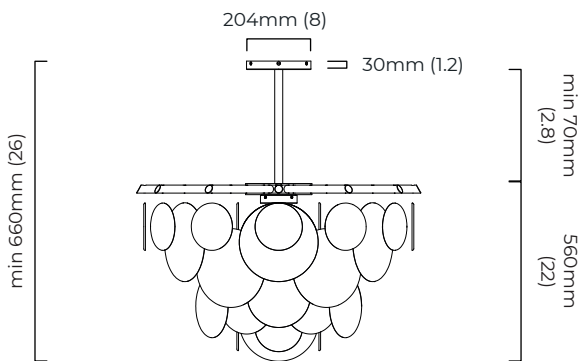

NIMBUS CHANDELIER ROUND MEDIUM

FINISH

bronze with handmade fritted glass
satin brass with handmade fritted glass

DIMENSIONS (body of fixture)

ø 900 x 560 mm (dia x h)

WEIGHT

38kg (83.8lbs)
please ensure ceiling structure is strong enough to support the weight of the light

dimmable bulb required
DALI option available (220-240v only)

CEILING ROSE / PLATE

round ceiling rose - ø 204 x 30 mm (dia x h)

CERTIFICATION

mounting plate dimensions

*Diagrams are not to scale.

SKU NUMBER	FINISH DESCRIPTION	VOLTAGE
NIMCHRMBZFG-240	bronze with handmade fritted glass	220 - 240V
NIMCHRMSBFG-240	satin brass with handmade fritted glass	220 - 240V
NIMCHRMBZFG-110	bronze with handmade fritted glass	110 - 130V
NIMCHRMSBFG-110	satin brass with handmade fritted glass	110 - 130V

NIMBUS CHANDELIER ROUND MEDIUM - DALI-A

FINISH

bronze with handmade fritted glass
satin brass with handmade fritted glass

DIMENSIONS (body of fixture)

ø 900 x 560 mm (dia x h)

WEIGHT

38kg (83.8lbs)

please ensure ceiling structure is strong enough to support the weight of the light

DALI compatible

CEILING ROSE / PLATE

round ceiling rose - ø 204 x 30 mm (dia x h)

CERTIFICATION

mounting plate dimensions

*Diagrams are not to scale.

SKU NUMBER	FINISH DESCRIPTION	TYPE OF DALI	VOLTAGE
NIMCHRMBZFG-DALIA-240	bronze with handmade fritted glass	DALI A included - For lights that do not require aesthetic alterations. Dali can be fitted inside existent ceiling/wall rose	220 - 240V
NIMCHRMSBFG-DALIA-240	satin brass with handmade fritted glass	DALI A included - For lights that do not require aesthetic alterations. Dali can be fitted inside existent ceiling/wall rose	220 - 240V