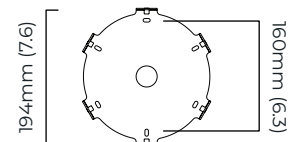

NIMBUS CHANDELIER ROUND MEDIUM

FINISH

bronze with handmade fritted glass
satin brass with handmade fritted glass

DIMENSIONS (body of fixture)

ø 900 x 560 mm (dia x h)

WEIGHT

38kg (83.8lbs)
please ensure ceiling structure is strong enough to support the weight of the light

dimmable bulb required
DALI option available (220-240v only)

CEILING ROSE / PLATE

round ceiling rose - ø 204 x 30 mm (dia x h)

CERTIFICATION

mounting plate dimensions

*Diagrams are not to scale.

SKU NUMBER	FINISH DESCRIPTION	VOLTAGE
NIMCHRMBZFG-240	bronze with handmade fritted glass	220 - 240V
NIMCHRMSBFG-240	satin brass with handmade fritted glass	220 - 240V
NIMCHRMBZFG-110	bronze with handmade fritted glass	110 - 130V
NIMCHRMSBFG-110	satin brass with handmade fritted glass	110 - 130V

NIMBUS CHANDELIER ROUND MEDIUM - DALI-A

FINISH

bronze with handmade fritted glass
satin brass with handmade fritted glass

DIMENSIONS (body of fixture)

ø 900 x 560 mm (dia x h)

WEIGHT

38kg (83.8lbs)

please ensure ceiling structure is strong enough to support the weight of the light

DALI compatible

CEILING ROSE / PLATE

round ceiling rose - ø 204 x 30 mm (dia x h)

CERTIFICATION

mounting plate dimensions

*Diagrams are not to scale.

SKU NUMBER	FINISH DESCRIPTION	TYPE OF DALI	VOLTAGE
NIMCHRMBZFG-DALIA-240	bronze with handmade fritted glass	DALI A included - For lights that do not require aesthetic alterations. Dali can be fitted inside existent ceiling/wall rose	220 - 240V
NIMCHRMSBFG-DALIA-240	satin brass with handmade fritted glass	DALI A included - For lights that do not require aesthetic alterations. Dali can be fitted inside existent ceiling/wall rose	220 - 240V