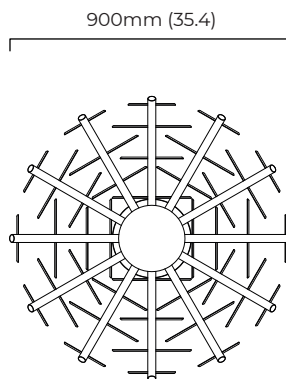

NIMBUS CHANDELIER ROUND MEDIUM

FINISH

bronze with handmade fritted glass
satin brass with handmade fritted glass

DIMENSIONS (body of fixture)

ø 900 x 560 mm (dia x h)

WEIGHT

38kg (83.8lbs)
please ensure ceiling structure is strong enough to support the weight of the light

dimmable bulb required
DALI option available (220-240v only)

CEILING ROSE / PLATE

round ceiling rose - ø 204 x 30 mm (dia x h)

CERTIFICATION

mounting plate dimensions

*Diagrams are not to scale.

SKU NUMBER	FINISH DESCRIPTION	VOLTAGE
NIMCHRMBZFG-240	bronze with handmade fritted glass	220 - 240V
NIMCHRMSBFG-240	satin brass with handmade fritted glass	220 - 240V
NIMCHRMBZFG-110	bronze with handmade fritted glass	110 - 130V
NIMCHRMSBFG-110	satin brass with handmade fritted glass	110 - 130V

NIMBUS CHANDELIER ROUND MEDIUM - DALI-A

FINISH

bronze with handmade fritted glass
satin brass with handmade fritted glass

DIMENSIONS (body of fixture)

ø 900 x 560 mm (dia x h)

WEIGHT

38kg (83.8lbs)

please ensure ceiling structure is strong enough to support the weight of the light

DALI compatible

CEILING ROSE / PLATE

round ceiling rose - ø 204 x 30 mm (dia x h)

CERTIFICATION

mounting plate dimensions

*Diagrams are not to scale.

SKU NUMBER	FINISH DESCRIPTION	TYPE OF DALI	VOLTAGE
NIMCHRMBZFG-DALIA-240	bronze with handmade fritted glass	DALI A included - For lights that do not require aesthetic alterations. Dali can be fitted inside existent ceiling/wall rose	220 - 240V
NIMCHRMSBFG-DALIA-240	satin brass with handmade fritted glass	DALI A included - For lights that do not require aesthetic alterations. Dali can be fitted inside existent ceiling/wall rose	220 - 240V