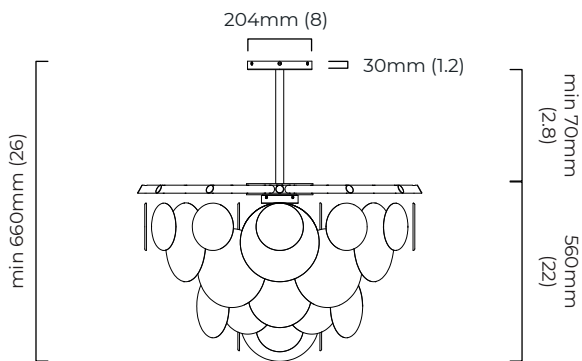

dimmable bulb required
DALI option available (220-240v only)

CEILING ROSE / PLATE

round ceiling rose - ø 204 x 30 mm (dia x h)

CERTIFICATION

mounting plate dimensions

*Diagrams are not to scale.

SKU NUMBER	FINISH DESCRIPTION	VOLTAGE
NIMCHRMBZFG-240	bronze with handmade fritted glass	220 - 240V
NIMCHRMSBFG-240	satin brass with handmade fritted glass	220 - 240V
NIMCHRMBZFG-110	bronze with handmade fritted glass	110 - 130V
NIMCHRMSBFG-110	satin brass with handmade fritted glass	110 - 130V

NIMBUS CHANDELIER ROUND MEDIUM - DALI-A

FINISH

bronze with handmade fritted glass
satin brass with handmade fritted glass

DIMENSIONS (body of fixture)

ø 900 x 560 mm (dia x h)

WEIGHT

38kg (83.8lbs)

please ensure ceiling structure is strong enough to support the weight of the light

OVERALL DROP

minimum 660 mm

maximum on request 6590 mm

supplied with 1000 mm drop rod

ILLUMINATION

220-240v - 4 x E14 - 25w max (or 4.5w LED 2700k)

DALI converter to be installed in the ceiling rose

DIMMING

DALI compatible

CEILING ROSE / PLATE

round ceiling rose - ø 204 x 30 mm (dia x h)

CERTIFICATION

mounting plate dimensions

*Diagrams are not to scale.

SKU NUMBER	FINISH DESCRIPTION	TYPE OF DALI	VOLTAGE
NIMCHRMBZFG-DALIA-240	bronze with handmade fritted glass	DALI A included - For lights that do not require aesthetic alterations. Dali can be fitted inside existent ceiling/wall rose	220 - 240V
NIMCHRMSBFG-DALIA-240	satin brass with handmade fritted glass	DALI A included - For lights that do not require aesthetic alterations. Dali can be fitted inside existent ceiling/wall rose	220 - 240V