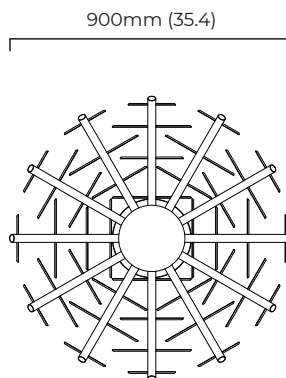

NIMBUS CHANDELIER ROUND MEDIUM

FINISH

bronze with handmade fritted glass
satin brass with handmade fritted glass

DIMENSIONS (body of fixture)

ø 900 x 560 mm (dia x h)

WEIGHT

38kg (83.8lbs)
please ensure ceiling structure is strong enough to support the weight of the light

dimmable bulb required
DALI option available (220-240v only)

CEILING ROSE / PLATE

round ceiling rose - ø 204 x 30 mm (dia x h)

CERTIFICATION

mounting plate dimensions

*Diagrams are not to scale.

SKU NUMBER	FINISH DESCRIPTION	VOLTAGE
NIMCHRMBZFG-240	bronze with handmade fritted glass	220 - 240V
NIMCHRMSBFG-240	satin brass with handmade fritted glass	220 - 240V
NIMCHRMBZFG-110	bronze with handmade fritted glass	110 - 130V
NIMCHRMSBFG-110	satin brass with handmade fritted glass	110 - 130V

NIMBUS CHANDELIER ROUND MEDIUM - DALI-A

FINISH

bronze with handmade fritted glass
satin brass with handmade fritted glass

DIMENSIONS (body of fixture)

ø 900 x 560 mm (dia x h)

WEIGHT

38kg (83.8lbs)

please ensure ceiling structure is strong enough to support the weight of the light

DALI compatible

CEILING ROSE / PLATE

round ceiling rose - ø 204 x 30 mm (dia x h)

CERTIFICATION

mounting plate dimensions

*Diagrams are not to scale.

SKU NUMBER	FINISH DESCRIPTION	TYPE OF DALI	VOLTAGE
NIMCHRMBZFG-DALIA-240	bronze with handmade fritted glass	DALI A included - For lights that do not require aesthetic alterations. Dali can be fitted inside existent ceiling/wall rose	220 - 240V
NIMCHRMSBFG-DALIA-240	satin brass with handmade fritted glass	DALI A included - For lights that do not require aesthetic alterations. Dali can be fitted inside existent ceiling/wall rose	220 - 240V