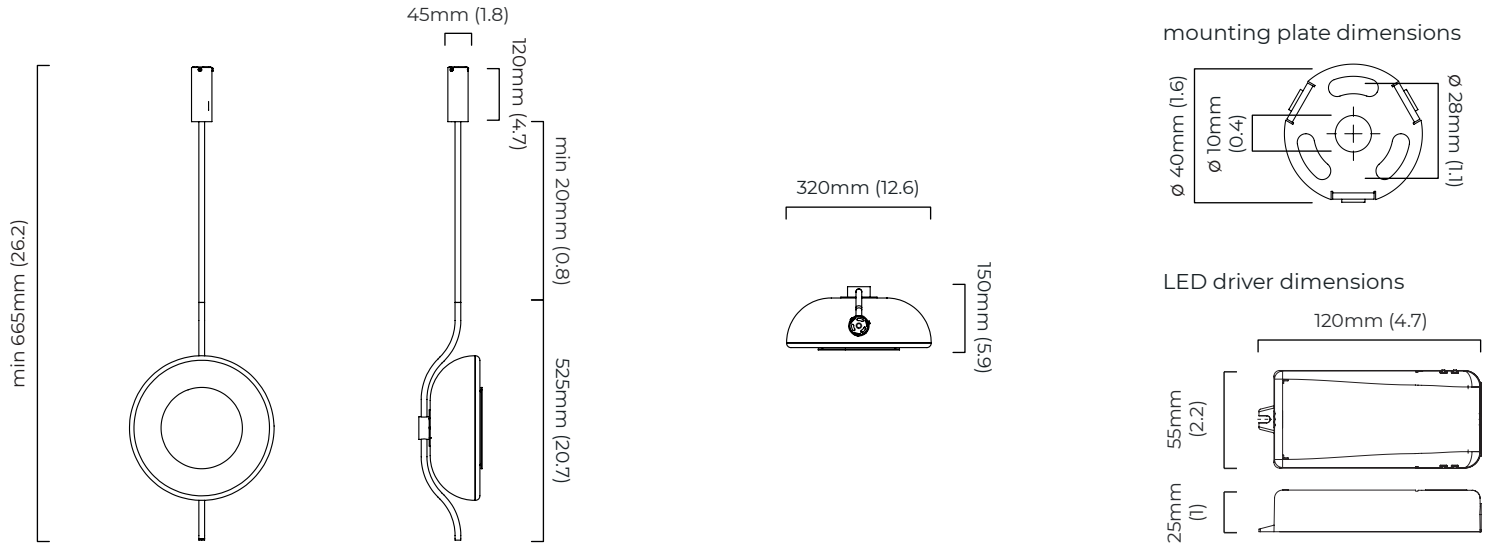

PENDULUM PENDANT - DALI-A

FINISH

bronze with smoked glass
satin brass with smoked glass

DIMENSIONS (body of fixture)

320 x 150 x 525 mm (w x d x h)

WEIGHT

8kg (17.6lbs)

please ensure ceiling structure is strong enough to support the weight of the light

OVERALL DROP

minimum 665 mm

maximum on request 3645 mm

supplied with 1000 mm drop rod

ILLUMINATION

integrated LED - 8w - 2700K

DALI LED driver to be installed in the ceiling cavity

DALI LED driver can be placed up to 2m away from the ceiling rose

DIMMING

DALI compatible

CEILING ROSE / PLATE

round ceiling rose - \varnothing 45 x 120 mm (dia x h)

CERTIFICATION

*Diagrams are not to scale.

SKU NUMBER	FINISH DESCRIPTION	TYPE OF DALI	VOLTAGE
PENPEOBZSG-DALIA-240	bronze with smoked glass	DALI A included - For lights that do not require aesthetic alterations. Dali can be fitted inside the ceiling/wall cavity	220 - 240V
PENPEOSBSG-DALIA-240	satin brass with smoked glass	DALI A included - For lights that do not require aesthetic alterations. Dali can be fitted inside the ceiling/wall cavity	220 - 240V

PENDULUM PENDANT - DALI-B

FINISH

bronze with smoked glass
satin brass with smoked glass

DIMENSIONS (body of fixture)

320 x 150 x 525 mm (w x d x h)

WEIGHT

8kg (17.6lbs)

please ensure ceiling structure is strong enough to support the weight of the light