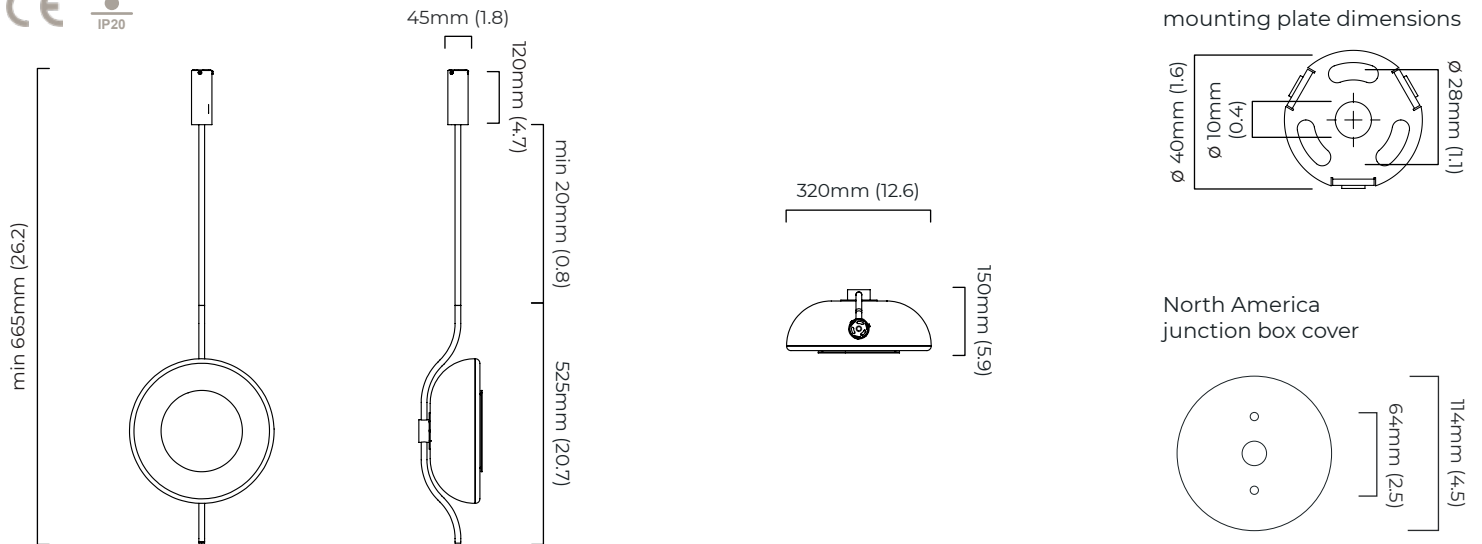

PENDULUM PENDANT

FINISH

bronze with smoked glass
satin brass with smoked glass

DIMENSIONS (body of fixture)

320 x 150 x 525 mm (w x d x h)

WEIGHT

8kg (17.6lbs)
please ensure ceiling structure is strong enough to support the weight of the light

OVERALL DROP

minimum 665 mm
maximum on request 3645 mm
supplied with 1000 mm drop rod

ILLUMINATION

220-240v - integrated LED - 8w - 2700K
110-130v - integrated LED - 8w - 2700K
LED driver to be installed in the ceiling rose

DIMMING

trailing dimmable / phase cut (rotary dimmer) - standard
* DALI option available (220-240v only), see next page
* 0/1-10v (220-240v or 110-130v) - on request

CEILING ROSE / PLATE

round ceiling rose - $\varnothing$ 45 x 120 mm (dia x h)

CERTIFICATION

*Diagrams are not to scale.

SKU NUMBER	FINISH DESCRIPTION	VOLTAGE
PENPEOBZSG-240	bronze with smoked glass	220 - 240V
PENPEOSBSG-240	satin brass with smoked glass	220 - 240V
PENPEOBZSG-110	bronze with smoked glass	110 - 130V
PENPEOSBSG-110	satin brass with smoked glass	110 - 130V