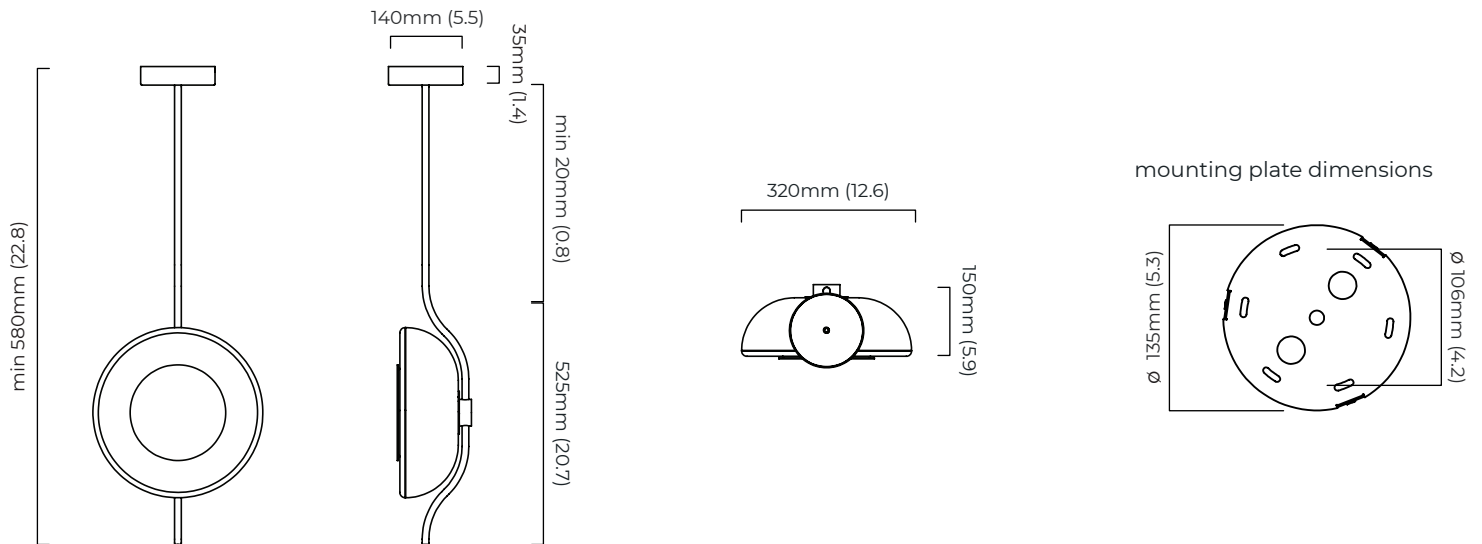

DIMMING

DALI compatible

CEILING ROSE / PLATE

round ceiling rose - \varnothing 45 x 120 mm (dia x h)

CERTIFICATION

*Diagrams are not to scale.

SKU NUMBER	FINISH DESCRIPTION	TYPE OF DALI	VOLTAGE
PENPEOBZSG-DALIA-240	bronze with smoked glass	DALI A included - For lights that do not require aesthetic alterations. Dali can be fitted inside the ceiling/wall cavity	220 - 240V
PENPEOSBSG-DALIA-240	satin brass with smoked glass	DALI A included - For lights that do not require aesthetic alterations. Dali can be fitted inside the ceiling/wall cavity	220 - 240V

PENDULUM PENDANT - DALI-B

FINISH

bronze with smoked glass
satin brass with smoked glass

DIMENSIONS (body of fixture)

320 x 150 x 525 mm (w x d x h)

WEIGHT

8kg (17.6lbs)

please ensure ceiling structure is strong enough to support the weight of the light

OVERALL DROP

minimum 580 mm

maximum on request 3560 mm

supplied with 1000 mm drop rod

ILLUMINATION

integrated LED - 8w - 2700K

DALI LED driver to be installed in the ceiling rose

DIMMING

DALI compatible

CEILING ROSE / PLATE

round ceiling rose - \varnothing 140 x 35 mm (dia x h)

CERTIFICATION

*Diagrams are not to scale.

SKU NUMBER	FINISH DESCRIPTION	TYPE OF DALI	VOLTAGE
PENPEOBZSG-DALIB-240	bronze with smoked glass	DALI B included - The light will feature a deeper ceiling/wall rose. For use when there is no space in the existing ceiling/wall cavity	220 - 240V
PENPEOSBSG-DALIB-240	satin brass with smoked glass	DALI B included - The light will feature a deeper ceiling/wall rose. For use when there is no space in the existing ceiling/wall cavity	220 - 240V