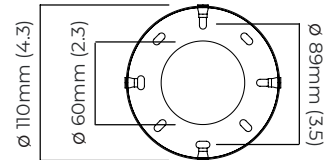

mounting plate dimensions