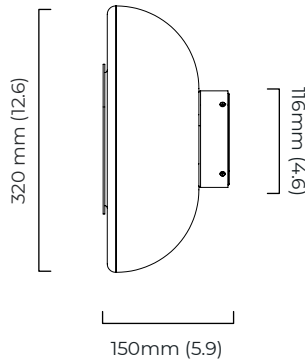

PENDULUM WALL

FINISH

bronze with smoked glass
satin brass with smoked glass

DIMENSIONS (body of fixture)

ø 320 x 150 mm (dia x d)

WEIGHT

5kg (11lbs)

ILLUMINATION

220-240v - integrated LED - 8w - 2700k
110-130v - integrated LED - 8w - 2700k
LED driver to be installed in the wall/ceiling rose

DIMMING

trailing dimmable / phase cut (rotary dimmer) - standard
* DALI option available (220-240v only), see next page
* 0/1-10v (220-240v or 110-130v) - on request

WALL ROSE / PLATE

rectangular wall box - ø 116 x 35 mm (dia x d)

CERTIFICATION