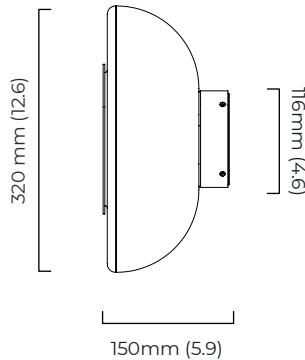

PENDULUM WALL - DALI-A

FINISH

bronze with smoked glass
satin brass with smoked glass

DIMENSIONS (body of fixture)

ø 320 x 150 mm (dia x d)

WEIGHT

5kg (11lbs)

ILLUMINATION

220-240v - integrated LED - 8w - 2700k
DALI LED driver to be installed in the wall/ceiling cavity
DALI LED driver can be placed up to 2m away from the wall/ceiling rose

DIMMING

DALI compatible

WALL ROSE / PLATE

rectangular wall box - ø 116 x 35 mm (dia x d)

CERTIFICATION