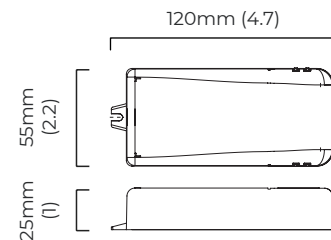

LED driver dimensions

*Diagrams are not to scale.

SKU NUMBER	FINISH DESCRIPTION	TYPE OF DALI	VOLTAGE
PENWAOBZSG-DALIA-240	bronze with smoked glass	DALI A included - For lights that do not require aesthetic alterations. Dali can be fitted inside the ceiling/wall cavity	220 - 240V
PENWAOBSBG-DALIA-240	satin brass with smoked glass	DALI A included - For lights that do not require aesthetic alterations. Dali can be fitted inside the ceiling/wall cavity	220 - 240V