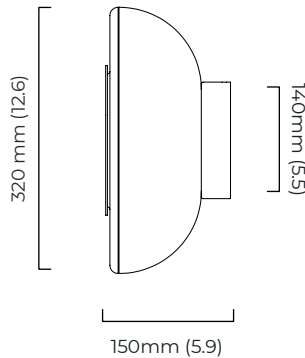

PENDULUM WALL - DALI-B

FINISH

bronze with smoked glass
satin brass with smoked glass

DIMENSIONS (body of fixture)

ø 320 x 150 mm (dia x d)

WEIGHT

5kg (11lbs)

ILLUMINATION

220-240v - integrated LED - 8w - 2700k
DALI LED driver to be installed in the wall/ceiling rose

DIMMING

DALI compatible

WALL ROSE / PLATE

rectangular wall box - ø 140 x 35 mm (dia x d)

CERTIFICATION