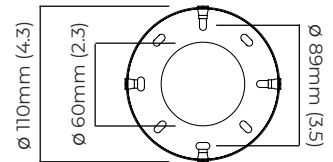

mounting plate dimensions