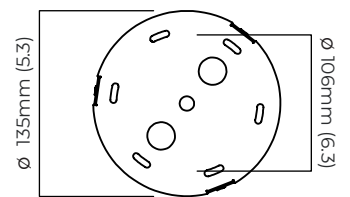

mounting plate dimensions