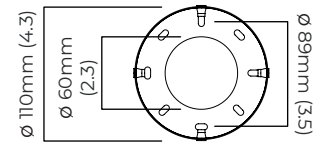

PETRA PENDANT

FINISH

bronze with smoked glass shade and white opal glass inner shade
satin brass with smoked glass shade and white opal glass inner shade

DIMENSIONS (body of fixture)

ø 500 x 260 mm (dia x h)

220-240v - 1 x E14 - 60w (or 6.5w 2700k)

110-130v - 1 x E12 - 60w (or 6.5w 2700k)

DIMMING

dimmable bulb required

DALI option available (220-240v only)

CEILING ROSE / PLATE

round ceiling rose - ø 116 x 25 mm (dia x h)

CERTIFICATION

mounting plate dimensions

*Diagrams are not to scale.

SKU NUMBER	FINISH DESCRIPTION	VOLTAGE
PETPELBZSGMO-240	bronze with smoked glass shade and white opal glass inner shade	220 - 240V
PETPELBZSGHF-240	bronze with smoked glass shade and hand shaped smoked glass inner shade	220 - 240V
PETPELSBSGMO-240	satin brass with smoked glass shade and white opal glass inner shade	220 - 240V
PETPELSBSGHF-240	satin brass with smoked glass shade and hand shaped smoked glass inner shade	220 - 240V
PETPELBZSGMO-110	bronze with smoked glass shade and white opal glass inner shade	110 - 130v
PETPELBZSGHF-110	bronze with smoked glass shade and hand shaped smoked glass inner shade	110 - 130v
PETPELSBSGMO-110	satin brass with smoked glass shade and white opal glass inner shade	110 - 130v
PETPELSBSGHF-110	satin brass with smoked glass shade and hand shaped smoked glass inner shade	110 - 130v

PETRA PENDANT - DALI-A

FINISH

bronze with smoked glass shade and white opal glass inner shade
satin brass with smoked glass shade and white opal glass inner shade

DIMENSIONS (body of fixture)

ø 500 x 260 mm (dia x h)