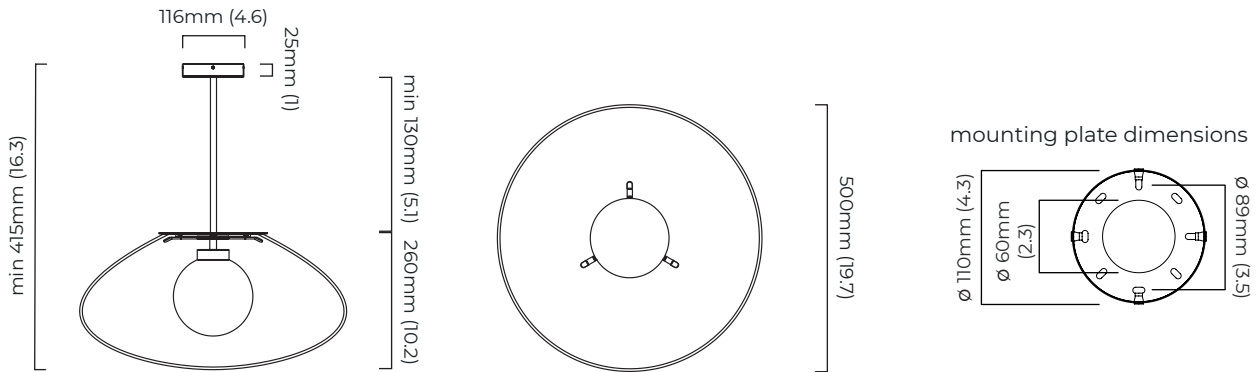

PETRA PENDANT

FINISH

bronze with smoked glass shade and white opal glass inner shade
satin brass with smoked glass shade and white opal glass inner shade

DIMENSIONS (body of fixture)

ø 500 x 260 mm (dia x h)

PETRA PENDANT - DALI-A

FINISH

bronze with smoked glass shade and white opal glass inner shade
satin brass with smoked glass shade and white opal glass inner shade

DIMENSIONS (body of fixture)

ø 500 x 260 mm (dia x h)

WEIGHT

12kg (26.5lbs)

please ensure ceiling structure is strong enough to support the weight of the light

OVERALL DROP

minimum 415 mm

maximum on request 6285 mm

supplied with 1000 mm drop rod

ILLUMINATION

220-240v - 1 x E14 - 60w (or 6.5w 2700k)

DALI converter to be installed in the ceiling rose

DIMMING

DALI compatible

CEILING ROSE / PLATE

round ceiling rose - ø 116 x 25 mm (dia x h)

CERTIFICATION

*Diagrams are not to scale.