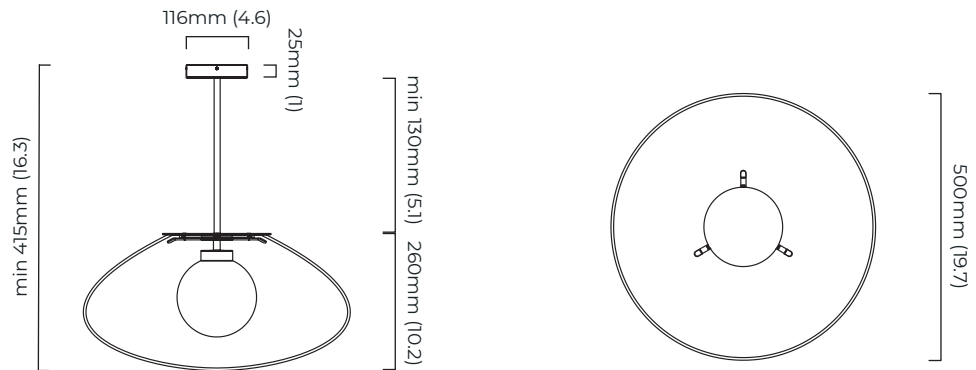

*Diagrams are not to scale.

SKU NUMBER	FINISH DESCRIPTION	VOLTAGE
PETPELBZSGMO-240	bronze with smoked glass shade and white opal glass inner shade	220 - 240V
PETPELBZSGHF-240	bronze with smoked glass shade and hand shaped smoked glass inner shade	220 - 240V
PETPELSBSGMO-240	satin brass with smoked glass shade and white opal glass inner shade	220 - 240V
PETPELSBSGHF-240	satin brass with smoked glass shade and hand shaped smoked glass inner shade	220 - 240V
PETPELBZSGMO-110	bronze with smoked glass shade and white opal glass inner shade	110 - 130v
PETPELBZSGHF-110	bronze with smoked glass shade and hand shaped smoked glass inner shade	110 - 130v
PETPELSBSGMO-110	satin brass with smoked glass shade and white opal glass inner shade	110 - 130v
PETPELSBSGHF-110	satin brass with smoked glass shade and hand shaped smoked glass inner shade	110 - 130v