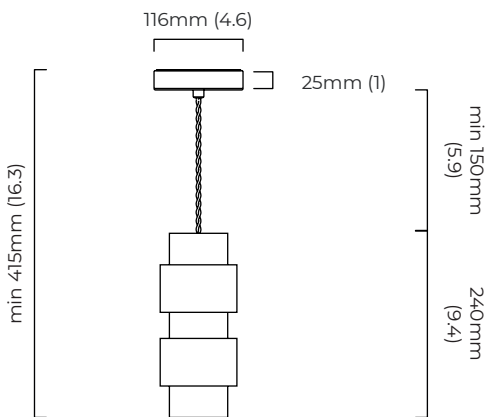

dimmable bulb required

DALI option available (220-240v only)

CEILING ROSE / PLATE

round ceiling rose - ∅116 x 25 mm (dia x h)

CERTIFICATION

mounting plate dimensions

*Diagrams are not to scale.

SKU NUMBER	FINISH DESCRIPTION	VOLTAGE
RINPEOBZ-240	bronze and satin brass with black silk braided flex	220 - 240V
RINPEOSB-240	satin brass with black silk braided flex	220 - 240V
RINPEOBZ-110	bronze and satin brass with black silk braided flex	110 - 130V
RINPEOSB-110	satin brass with black silk braided flex	110 - 130V

RING PENDANT - DALI-A

FINISH

bronze and satin brass black silk braided flex
satin brass black silk braided flex

DIMENSIONS (body of fixture)

ø 100 x 240 mm (dia x h)

WEIGHT

2kg (4.4lbs)

please ensure ceiling structure is strong enough to support the weight of the light

OVERALL DROP

minimum 415 mm

maximum on request 6265 mm

supplied with 1000 mm black silk braided flex

ILLUMINATION

220-240v - 1 x E14 - 6w - 2700k - LED ONLY

DALI converter to be installed in the ceiling rose

DIMMING

DALI compatible

CEILING ROSE / PLATE

round ceiling rose - ø 116 x 25 mm (dia x h)

CERTIFICATION

100mm (3.9)

mounting plate dimensions

*Diagrams are not to scale.