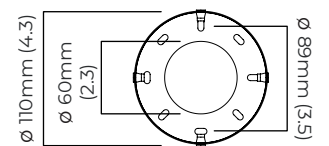

RING PENDANT

FINISH

bronze and satin brass black silk braided flex
satin brass black silk braided flex

DIMENSIONS (body of fixture)

∅100 x 240 mm (dia x h)

WEIGHT

2kg (4.4lbs)

please ensure ceiling structure is strong enough to support the weight of the light

dimmable bulb required

DALI option available (220-240v only)

CEILING ROSE / PLATE

round ceiling rose - ∅116 x 25 mm (dia x h)

CERTIFICATION

mounting plate dimensions

*Diagrams are not to scale.

SKU NUMBER	FINISH DESCRIPTION	VOLTAGE
RINPEOBZ-240	bronze and satin brass with black silk braided flex	220 - 240V
RINPEOSB-240	satin brass with black silk braided flex	220 - 240V
RINPEOBZ-110	bronze and satin brass with black silk braided flex	110 - 130V
RINPEOSB-110	satin brass with black silk braided flex	110 - 130V

RING PENDANT - DALI-A

FINISH

bronze and satin brass black silk braided flex
satin brass black silk braided flex

DIMENSIONS (body of fixture)

ø 100 x 240 mm (dia x h)

WEIGHT

2kg (4.4lbs)

please ensure ceiling structure is strong enough to support the weight of the light

DIMMING

DALI compatible

CEILING ROSE / PLATE

round ceiling rose - ø 116 x 25 mm (dia x h)

CERTIFICATION

100mm (3.9)

mounting plate dimensions

*Diagrams are not to scale.