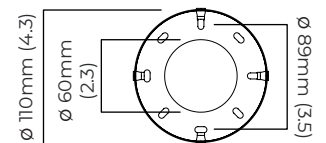

dimmable bulb required

DALI option available (220-240v only)

CEILING ROSE / PLATE

round ceiling rose - ∅116 x 25 mm (dia x h)

CERTIFICATION

mounting plate dimensions

*Diagrams are not to scale.

SKU NUMBER	FINISH DESCRIPTION	VOLTAGE
RINPEOBZ-240	bronze and satin brass with black silk braided flex	220 - 240V
RINPEOSB-240	satin brass with black silk braided flex	220 - 240V
RINPEOBZ-110	bronze and satin brass with black silk braided flex	110 - 130V
RINPEOSB-110	satin brass with black silk braided flex	110 - 130V

RING PENDANT - DALI-A

FINISH

bronze and satin brass black silk braided flex
satin brass black silk braided flex

DIMENSIONS (body of fixture)

ø 100 x 240 mm (dia x h)

WEIGHT

2kg (4.4lbs)

please ensure ceiling structure is strong enough to support the weight of the light

OVERALL DROP

minimum 415 mm

maximum on request 6265 mm

supplied with 1000 mm black silk braided flex

ILLUMINATION

220-240v - 1 x E14 - 6w - 2700k - LED ONLY

DALI converter to be installed in the ceiling rose

DIMMING

DALI compatible

CEILING ROSE / PLATE

round ceiling rose - ø 116 x 25 mm (dia x h)

CERTIFICATION

100mm (3.9)

mounting plate dimensions

*Diagrams are not to scale.