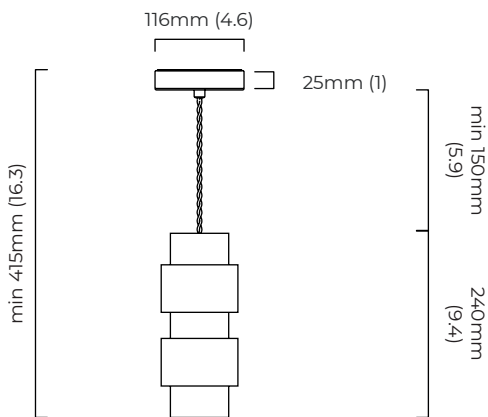

RING PENDANT

FINISH

bronze and satin brass black silk braided flex
satin brass black silk braided flex

DIMENSIONS (body of fixture)

∅100 x 240 mm (dia x h)

WEIGHT

2kg (4.4lbs)

please ensure ceiling structure is strong enough to support the weight of the light

OVERALL DROP

minimum 415 mm

maximum on request 6265 mm

supplied with 1000 mm black silk braided flex

ILLUMINATION

220-240v - 1 x E14 - 6w - 2700k - LED ONLY

110-130v - 1 x E12 - 6w - 2700k - LED ONLY

DIMMING

dimmable bulb required

DALI option available (220-240v only)

CEILING ROSE / PLATE

round ceiling rose - ∅116 x 25 mm (dia x h)

CERTIFICATION

mounting plate dimensions

*Diagrams are not to scale.

SKU NUMBER	FINISH DESCRIPTION	VOLTAGE
RINPEOBZ-240	bronze and satin brass with black silk braided flex	220 - 240V
RINPEOSB-240	satin brass with black silk braided flex	220 - 240V
RINPEOBZ-110	bronze and satin brass with black silk braided flex	110 - 130V
RINPEOSB-110	satin brass with black silk braided flex	110 - 130V

RING PENDANT - DALI-A

FINISH

bronze and satin brass black silk braided flex
satin brass black silk braided flex

DIMENSIONS (body of fixture)

ø 100 x 240 mm (dia x h)

WEIGHT

2kg (4.4lbs)

please ensure ceiling structure is strong enough to support the weight of the light