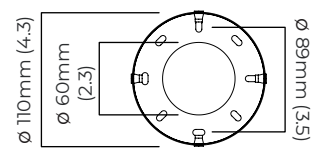

ROMA WALL - DALI-A

FINISH

bronze with alabaster stone
satin brass with alabaster stone

DIMENSIONS (body of fixture)

54 x 85 x 190 mm (w x d x h)

WEIGHT

2kg (4.4lbs)

ILLUMINATION

rectangular wall box - 39 x 15 x 77 mm (w x d x h)

CERTIFICATION

*Diagrams are not to scale.

SKU NUMBER	FINISH DESCRIPTION	TYPE OF DALI	VOLTAGE
ROMWAOBZHA-DALIA-240	bronze with alabaster stone	DALI A included - For lights that do not require aesthetic alterations. Dali can be fitted inside the ceiling/wall cavity	220 - 240V
ROMWAOBHA-DALIA-240	satin brass with alabaster stone	DALI A included - For lights that do not require aesthetic alterations. Dali can be fitted inside the ceiling/wall cavity	220 - 240V

ROMA WALL - DALI-B

FINISH

bronze with alabaster stone
satin brass with alabaster stone

DIMENSIONS (body of fixture)

54 x 95 x 190 mm (w x d x h)

WEIGHT

2kg (4.4lbs)

ILLUMINATION

220-240v - integrated mains LED - 9w - 2700k
DALI converter to be installed in the wall rose

DIMMING

DALI compatible

WALL ROSE / PLATE

round wall rose - 116 x 25 mm (dia x h)

CERTIFICATION

mounting plate dimensions