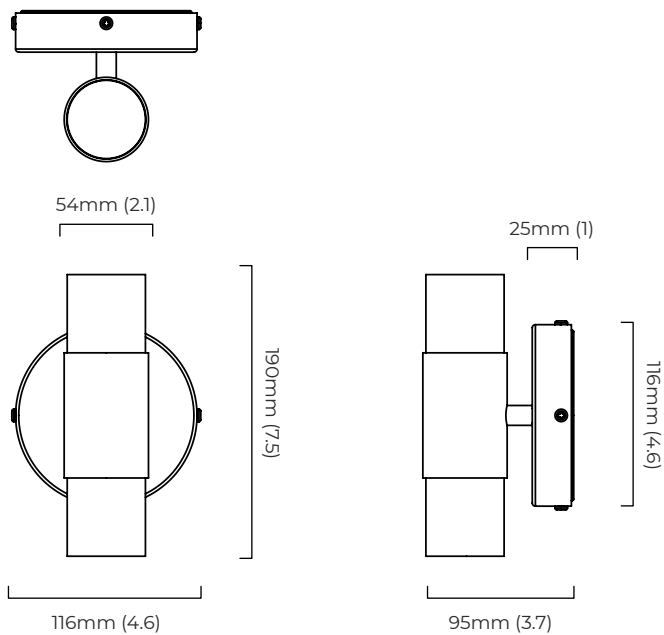

ROMA WALL - DALI-A

FINISH

bronze with alabaster stone
satin brass with alabaster stone

DIMENSIONS (body of fixture)

54 x 85 x 190 mm (w x d x h)

WEIGHT

2kg (4.4lbs)

ILLUMINATION

rectangular wall box - 39 x 15 x 77 mm (w x d x h)

CERTIFICATION

*Diagrams are not to scale.

SKU NUMBER	FINISH DESCRIPTION	TYPE OF DALI	VOLTAGE
ROMWAOBZHA-DALIA-240	bronze with alabaster stone	DALI A included - For lights that do not require aesthetic alterations. Dali can be fitted inside the ceiling/wall cavity	220 - 240V
ROMWAOBHA-DALIA-240	satin brass with alabaster stone	DALI A included - For lights that do not require aesthetic alterations. Dali can be fitted inside the ceiling/wall cavity	220 - 240V

ROMA WALL - DALI-B

FINISH

bronze with alabaster stone
satin brass with alabaster stone

DIMENSIONS (body of fixture)

54 x 95 x 190 mm (w x d x h)

WEIGHT

2kg (4.4lbs)

ILLUMINATION

220-240v - integrated mains LED - 9w - 2700k
DALI converter to be installed in the wall rose

DIMMING

DALI compatible

WALL ROSE / PLATE

round wall rose - 116 x 25 mm (dia x h)

CERTIFICATION

mounting plate dimensions