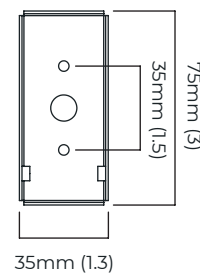

ROMA WALL

FINISH

bronze with alabaster stone
satin brass with alabaster stone

DIMENSIONS (body of fixture)

54 x 85 x 190 mm (w x d x h)

WEIGHT

2kg (4.4lbs)

ILLUMINATION

WALL ROSE / PLATE

rectangular wall box - 39 x 15 x 77 mm (w x d x h)

CERTIFICATION

mounting plate dimensions

North America junction box cover

*Diagrams are not to scale.

SKU NUMBER	FINISH DESCRIPTION	VOLTAGE
ROMWAOBZHA-PL-240	bronze with alabaster stone	220 - 240V
ROMWAOBZHA-PL-110	bronze with alabaster stone	110 - 130V
ROMWAOSBHA-PL-240	satin brass with alabaster stone	220 - 240V
ROMWAOSBHA-PL-110	satin brass with alabaster stone	110 - 130V

ROMA WALL - DALI-A

FINISH

bronze with alabaster stone
satin brass with alabaster stone

DIMENSIONS (body of fixture)

54 x 85 x 190 mm (w x d x h)

WEIGHT

2kg (4.4lbs)

ILLUMINATION

ROMA WALL - DALI-B

FINISH

bronze with alabaster stone
satin brass with alabaster stone

DIMENSIONS (body of fixture)

54 x 95 x 190 mm (w x d x h)

WEIGHT

2kg (4.4lbs)

ILLUMINATION