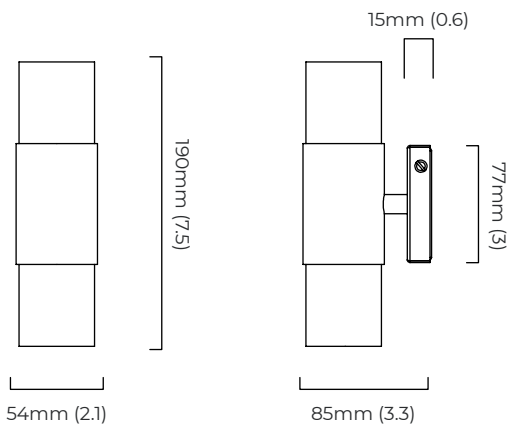

ROMA WALL

FINISH

bronze with alabaster stone
satin brass with alabaster stone

DIMENSIONS (body of fixture)

54 x 85 x 190 mm (w x d x h)

WEIGHT

2kg (4.4lbs)

ILLUMINATION

WALL ROSE / PLATE

rectangular wall box - 39 x 15 x 77 mm (w x d x h)

CERTIFICATION

mounting plate dimensions

North America junction box cover

*Diagrams are not to scale.

SKU NUMBER	FINISH DESCRIPTION	VOLTAGE
ROMWAOBZHA-PL-240	bronze with alabaster stone	220 - 240V
ROMWAOBZHA-PL-110	bronze with alabaster stone	110 - 130V
ROMWAOSBHA-PL-240	satin brass with alabaster stone	220 - 240V
ROMWAOSBHA-PL-110	satin brass with alabaster stone	110 - 130V

ROMA WALL - DALI-A

FINISH

bronze with alabaster stone
satin brass with alabaster stone

DIMENSIONS (body of fixture)

54 x 85 x 190 mm (w x d x h)

WEIGHT

2kg (4.4lbs)

ILLUMINATION

ROMA WALL - DALI-B

FINISH

bronze with alabaster stone
satin brass with alabaster stone

DIMENSIONS (body of fixture)

54 x 95 x 190 mm (w x d x h)

WEIGHT

2kg (4.4lbs)

ILLUMINATION