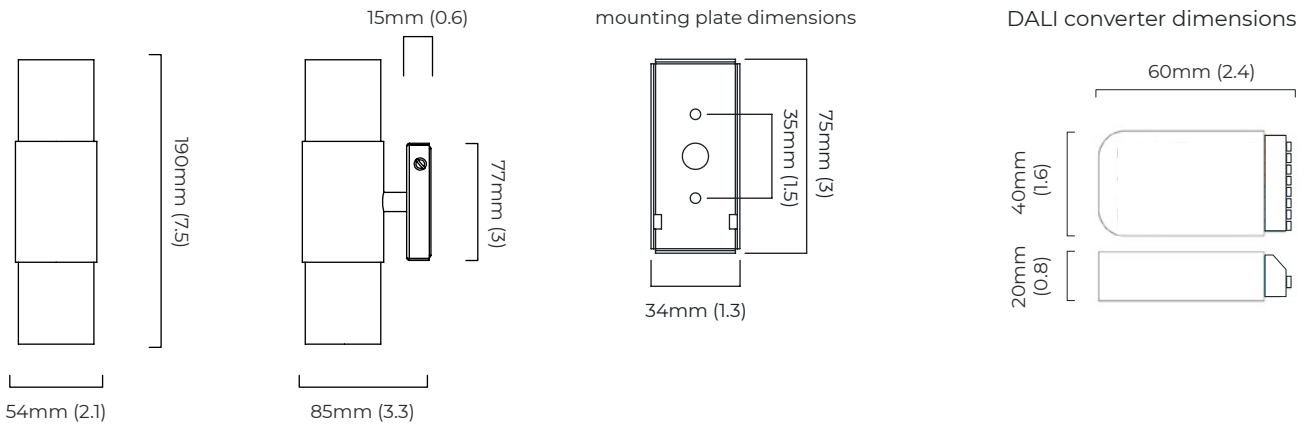

WALL ROSE / PLATE

rectangular wall box - 39 x 15 x 77 mm (w x d x h)

CERTIFICATION

mounting plate dimensions

North America junction box cover

*Diagrams are not to scale.

SKU NUMBER	FINISH DESCRIPTION	VOLTAGE
ROMWAOBZHA-PL-240	bronze with alabaster stone	220 - 240V
ROMWAOBZHA-PL-110	bronze with alabaster stone	110 - 130V
ROMWAOSBHA-PL-240	satin brass with alabaster stone	220 - 240V
ROMWAOSBHA-PL-110	satin brass with alabaster stone	110 - 130V

ROMA WALL - DALI-A

FINISH

bronze with alabaster stone
satin brass with alabaster stone

DIMENSIONS (body of fixture)

54 x 85 x 190 mm (w x d x h)

WEIGHT

2kg (4.4lbs)

ILLUMINATION

rectangular wall box - 39 x 15 x 77 mm (w x d x h)

CERTIFICATION

*Diagrams are not to scale.

SKU NUMBER	FINISH DESCRIPTION	TYPE OF DALI	VOLTAGE
ROMWAOBZHA-DALIA-240	bronze with alabaster stone	DALI A included - For lights that do not require aesthetic alterations. Dali can be fitted inside the ceiling/wall cavity	220 - 240V
ROMWAOBHA-DALIA-240	satin brass with alabaster stone	DALI A included - For lights that do not require aesthetic alterations. Dali can be fitted inside the ceiling/wall cavity	220 - 240V

ROMA WALL - DALI-B

FINISH

bronze with alabaster stone
satin brass with alabaster stone

DIMENSIONS (body of fixture)

54 x 95 x 190 mm (w x d x h)

WEIGHT

2kg (4.4lbs)

ILLUMINATION