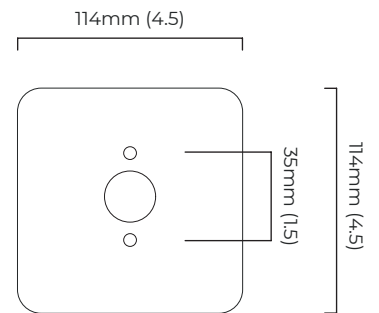

ROMA WALL

FINISH

bronze with alabaster stone
satin brass with alabaster stone

DIMENSIONS (body of fixture)

54 x 85 x 190 mm (w x d x h)

WEIGHT

2kg (4.4lbs)

ILLUMINATION

WALL ROSE / PLATE

rectangular wall box - 39 x 15 x 77 mm (w x d x h)

CERTIFICATION

mounting plate dimensions

North America junction box cover

*Diagrams are not to scale.

SKU NUMBER	FINISH DESCRIPTION	VOLTAGE
ROMWAOBZHA-PL-240	bronze with alabaster stone	220 - 240V
ROMWAOBZHA-PL-110	bronze with alabaster stone	110 - 130V
ROMWAOSBHA-PL-240	satin brass with alabaster stone	220 - 240V
ROMWAOSBHA-PL-110	satin brass with alabaster stone	110 - 130V

ROMA WALL - DALI-A

FINISH

bronze with alabaster stone
satin brass with alabaster stone

DIMENSIONS (body of fixture)

54 x 85 x 190 mm (w x d x h)

WEIGHT

2kg (4.4lbs)

ILLUMINATION

ROMA WALL - DALI-B

FINISH

bronze with alabaster stone
satin brass with alabaster stone

DIMENSIONS (body of fixture)

54 x 95 x 190 mm (w x d x h)

WEIGHT

2kg (4.4lbs)

ILLUMINATION