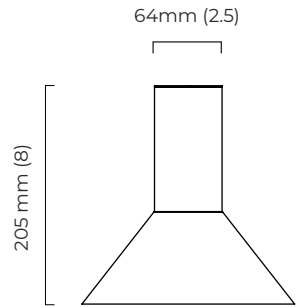

SKU NUMBER	FINISH DESCRIPTION	VOLTAGE
TORCEOBZ-240	bronze - GU10	220 - 240V
TORCEOPN-240	polished nickel - GU10	220 - 240V
TORCEOAB-240	antique bronze - GU10	220 - 240V
TORCEOABHA44-240	antique bronze with honed alabaster - G9	220 - 240V
TORCEOBZHA44-240	bronze with honed alabaster - G9	220 - 240V
TORCEOBZ-110	bronze - GU10	110 - 130V
TORCEOPN-110	polished nickel - GU10	110 - 130V
TORCEOAB-110	antique bronze - GU10	110 - 130V
TORCEOABHA-110	antique bronze with honed alabaster - G9	110 - 130V
TORCEOBZHA-110	bronze with honed alabaster - G9	110 - 130V