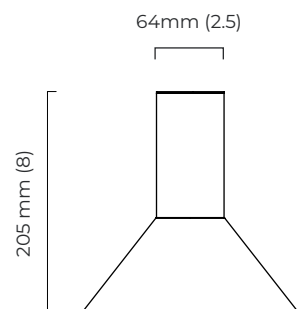

200 mm (7.9)

*Diagrams are not to scale.

TORRES PENDANT - FLUSH MOUNTED - DALI-A

FINISH

bronze
polished nickel
antique bronze
antique bronze with honed alabaster
bronze with honed alabaster

DIMENSIONS (body of fixture)

Ø 200 x 205 mm (dia x h)

WEIGHT

3kg (6.6lbs)

OVERALL DROP

205 mm

ILLUMINATION

Alabaster Shade

220-240v - 1 x G9 - max 4.5W LED 2700k
(no bulb supplied)

Metal Shade

220-240v - 1 x GU10 - max 9.6W LED 2700k
(no bulb supplied)

DIMMING

DALI compatible
DALI A fits inside the ceiling cavity.

WALL ROSE / PLATE

round ceiling rose - Ø 64 mm (dia)

CERTIFICATION

DALI converter dimensions

mounting plate dimensions

200 mm (7.9)

SKU NUMBER	FINISH DESCRIPTION	VOLTAGE
TORCEOBZ-DALIA-240	bronze - GU10	220 - 240V
TORCEOPN-DALIA-240	polished nickel - GU10	220 - 240V
TORCEOAB-DALIA-240	antique bronze - GU10	220 - 240V
TORCEOABHA-DALIA-240	antique bronze with honed alabaster - G9	220 - 240V
TORCEOBZHA-DALIA-240	bronze with honed alabaster - G9	220 - 240V