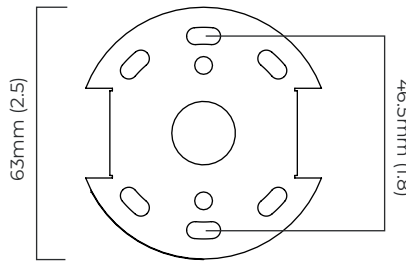

mounting plate dimensions