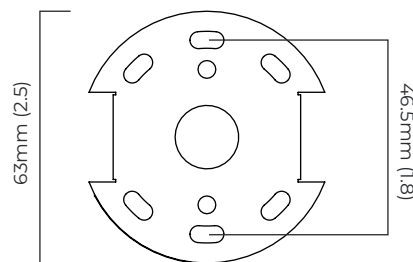

200 mm (7.9)

*Diagrams are not to scale.

TORRES PENDANT - FLUSH MOUNTED - DALI-A

FINISH

bronze
polished nickel
antique bronze
antique bronze with honed alabaster
bronze with honed alabaster

DIMENSIONS (body of fixture)

Ø 200 x 205 mm (dia x h)

WEIGHT

3kg (6.6lbs)

OVERALL DROP

205 mm

ILLUMINATION

Alabaster Shade

220-240v - 1 x G9 - max 4.5W LED 2700k
(no bulb supplied)

Metal Shade

220-240v - 1 x GU10 - max 9.6W LED 2700k
(no bulb supplied)

DIMMING

DALI compatible
DALI A fits inside the ceiling cavity.

WALL ROSE / PLATE

round ceiling rose - Ø 64 mm (dia)

CERTIFICATION

DALI converter dimensions

mounting plate dimensions

200 mm (7.9)

SKU NUMBER	FINISH DESCRIPTION	VOLTAGE
TORCEOBZ-DALIA-240	bronze - GU10	220 - 240V
TORCEOPN-DALIA-240	polished nickel - GU10	220 - 240V
TORCEOAB-DALIA-240	antique bronze - GU10	220 - 240V
TORCEOABHA-DALIA-240	antique bronze with honed alabaster - G9	220 - 240V
TORCEOBZHA-DALIA-240	bronze with honed alabaster - G9	220 - 240V