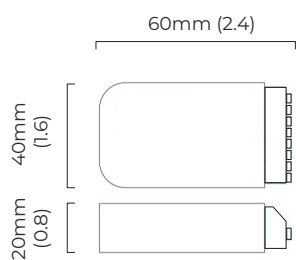

200 mm (7.9)

*Diagrams are not to scale.

TORRES PENDANT - FLUSH MOUNTED - DALI-A

FINISH

bronze
polished nickel
antique bronze
antique bronze with honed alabaster
bronze with honed alabaster

DIMENSIONS (body of fixture)

Ø 200 x 205 mm (dia x h)

WEIGHT

3kg (6.6lbs)

OVERALL DROP

205 mm

ILLUMINATION

Alabaster Shade

220-240v - 1 x G9 - max 4.5W LED 2700k
(no bulb supplied)

Metal Shade

220-240v - 1 x GU10 - max 9.6W LED 2700k
(no bulb supplied)

DIMMING

DALI compatible
DALI A fits inside the ceiling cavity.

WALL ROSE / PLATE

round ceiling rose - Ø 64 mm (dia)

CERTIFICATION

DALI converter dimensions

mounting plate dimensions

200 mm (7.9)

SKU NUMBER	FINISH DESCRIPTION	VOLTAGE
TORCEOBZ-DALIA-240	bronze - GU10	220 - 240V
TORCEOPN-DALIA-240	polished nickel - GU10	220 - 240V
TORCEOAB-DALIA-240	antique bronze - GU10	220 - 240V
TORCEOABHA-DALIA-240	antique bronze with honed alabaster - G9	220 - 240V
TORCEOBZHA-DALIA-240	bronze with honed alabaster - G9	220 - 240V