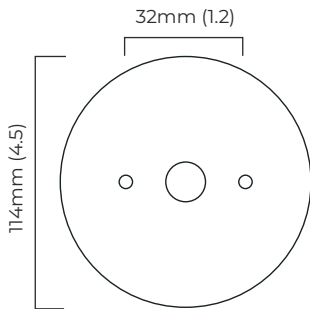

CERTIFICATION

North America junction box cover