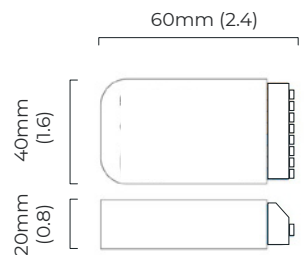

TREVI PENDANT SMALL - DALI-A

FINISH

bronze with matt opal glass shades
satin brass with matt opal glass shades

DIMENSIONS (body of fixture)

1100 x 950 x 265 mm (w x d x h)

WEIGHT

6kg (13.2lbs)

please ensure ceiling structure is strong enough to support the weight of the light

OVERALL DROP

minimum 375 mm

maximum on request 3290 mm

supplied with 1000 mm drop rod

ILLUMINATION

220-240v - 3 x E14 - 25w max (or 4.5w LED 2700k)

DALI converter to be installed in the cavity

converter can be placed up to 2m away from the light fixture

DIMMING

DALI compatible

CEILING ROSE / PLATE

round ceiling rose - \varnothing 116 x 25 mm (dia x h)

CERTIFICATION

mounting plate dimensions

DALI converter dimensions

*Diagrams are not to scale.

TREVI PENDANT SMALL - DALI-B

FINISH

bronze with matt opal glass shades
satin brass with matt opal glass shades

DIMENSIONS (body of fixture)

1100 x 950 x 265 mm (w x d x h)

WEIGHT

6kg (13.2lbs)

please ensure ceiling structure is strong enough to support the weight of the light