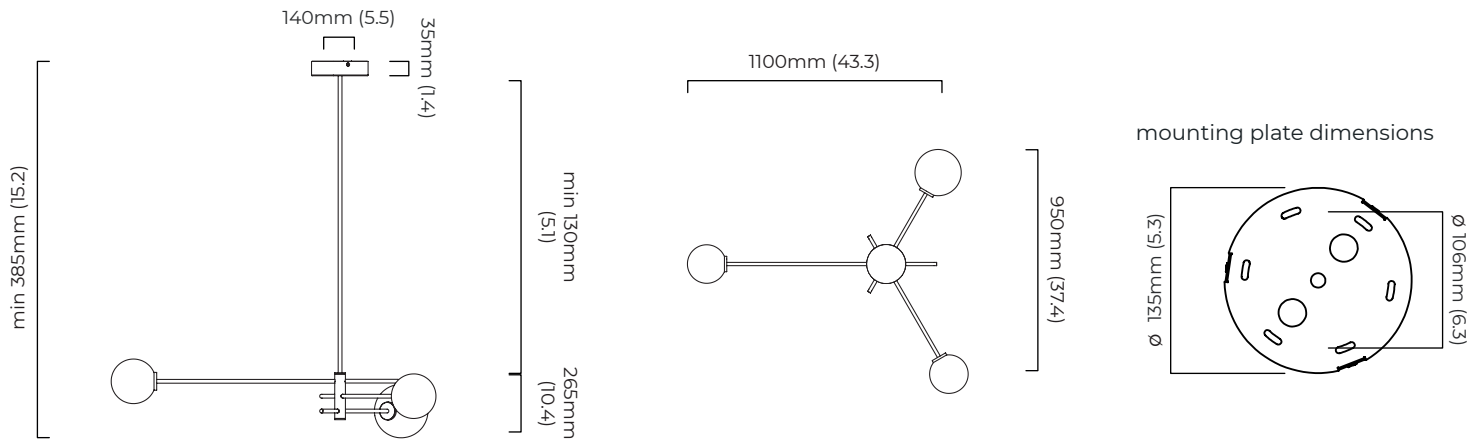

TREVI PENDANT SMALL

FINISH

bronze with matt opal glass shades
satin brass with matt opal glass shades

DIMENSIONS (body of fixture)

1100 x 950 x 265 mm (w x d x h)

WEIGHT

6kg (13.2lbs)
please ensure ceiling structure is strong enough to support the weight of the light

TREVI PENDANT SMALL - DALI-B

FINISH

bronze with matt opal glass shades
satin brass with matt opal glass shades

DIMENSIONS (body of fixture)

1100 x 950 x 265 mm (w x d x h)

WEIGHT

6kg (13.2lbs)

please ensure ceiling structure is strong enough to support the weight of the light

OVERALL DROP

minimum 385 mm

maximum on request 3300 mm

supplied with 1000 mm drop rod

ILLUMINATION

220-240v - 3 x E14 - 25w max (or 4.5w LED 2700k)

DALI converter to be installed in the ceiling rose

DIMMING

DALI compatible

CEILING ROSE / PLATE

round ceiling rose - \varnothing 140 x 35 mm (dia x h)

CERTIFICATION

*Diagrams are not to scale.

SKU NUMBER	FINISH DESCRIPTION	TYPE OF DALI	VOLTAGE
TREPESBZMO-DALIB-240	bronze with matt opal shade	DALI B included - The light will feature a deeper ceiling/wall rose. For use when there is no space in the existing ceiling/wall cavity	220 - 240V
TREPESBMO-DALIB-240	satin brass with matt opal shade	DALI B included - The light will feature a deeper ceiling/wall rose. For use when there is no space in the existing ceiling/wall cavity	220 - 240V