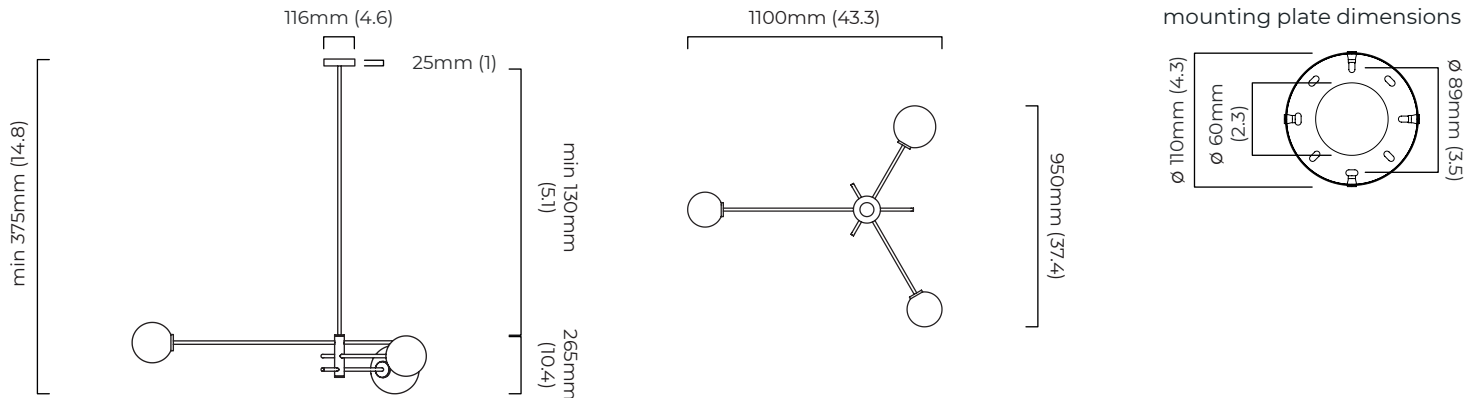

TREVI PENDANT SMALL

FINISH

bronze with matt opal glass shades
satin brass with matt opal glass shades

DIMENSIONS (body of fixture)

1100 x 950 x 265 mm (w x d x h)

WEIGHT

6kg (13.2lbs)
please ensure ceiling structure is strong enough to support the weight of the light

OVERALL DROP

minimum 375 mm
maximum on request 3290 mm
supplied with 1000 mm drop rod

ILLUMINATION

220-240v - 3 x E14 - 25w max (or 4.5w LED 2700k)
110-130v - 3 x E12 - 25w max (or 4.5w LED 2700k)

DIMMING

dimmable bulb required
DALI option available (220-240v only)

CEILING ROSE / PLATE

round ceiling rose - \varnothing 116 x 25 mm (dia x h)

CERTIFICATION

*Diagrams are not to scale.

SKU NUMBER	FINISH DESCRIPTION	VOLTAGE
TREPESBZMO-240	bronze with matt opal shade	220 - 240V
TREPESBMO-240	satin brass with matt opal shade	220 - 240V
TREPESBZMO-110	bronze with matt opal shade	110 - 130V
TREPESBMO-110	satin brass with matt opal shade	110 - 130V

OVERALL DROP

minimum 375 mm

maximum on request 3290 mm

supplied with 1000 mm drop rod

ILLUMINATION

220-240v - 3 x E14 - 25w max (or 4.5w LED 2700k)

DALI converter to be installed in the cavity

converter can be placed up to 2m away from the light fixture