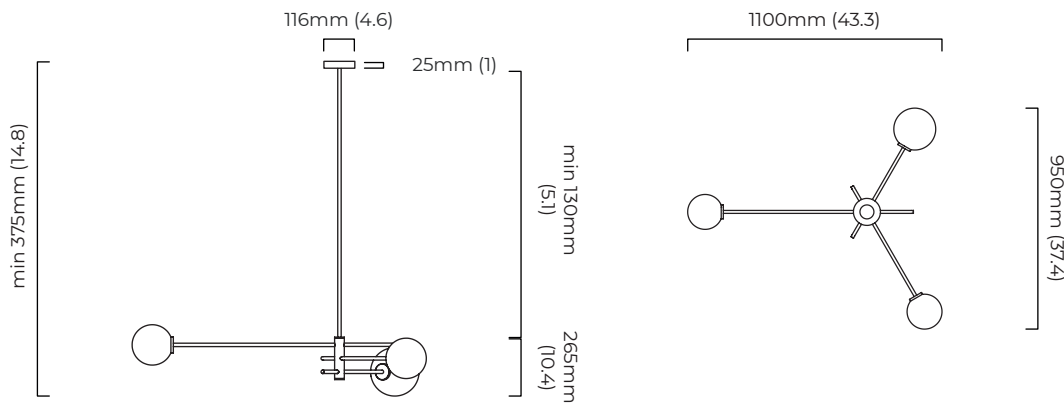

dimmable bulb required
DALI option available (220-240v only)

CEILING ROSE / PLATE

round ceiling rose - \varnothing 116 x 25 mm (dia x h)

CERTIFICATION

*Diagrams are not to scale.

SKU NUMBER	FINISH DESCRIPTION	VOLTAGE
TREPESBZMO-240	bronze with matt opal shade	220 - 240V
TREPESBMO-240	satin brass with matt opal shade	220 - 240V
TREPESBZMO-110	bronze with matt opal shade	110 - 130V
TREPESBMO-110	satin brass with matt opal shade	110 - 130V

TREVI PENDANT SMALL - DALI-A

FINISH

bronze with matt opal glass shades
satin brass with matt opal glass shades

DIMENSIONS (body of fixture)

1100 x 950 x 265 mm (w x d x h)

WEIGHT

6kg (13.2lbs)

please ensure ceiling structure is strong enough to support the weight of the light

OVERALL DROP

minimum 375 mm

maximum on request 3290 mm

supplied with 1000 mm drop rod

ILLUMINATION

220-240v - 3 x E14 - 25w max (or 4.5w LED 2700k)

DALI converter to be installed in the cavity

converter can be placed up to 2m away from the light fixture

DIMMING

DALI compatible

CEILING ROSE / PLATE

round ceiling rose - \varnothing 116 x 25 mm (dia x h)

CERTIFICATION

mounting plate dimensions

DALI converter dimensions

*Diagrams are not to scale.