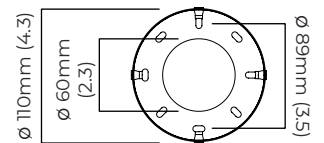

TREVI PENDANT SMALL - DALI-A

FINISH

bronze with matt opal glass shades
satin brass with matt opal glass shades

DIMENSIONS (body of fixture)

1100 x 950 x 265 mm (w x d x h)

WEIGHT

6kg (13.2lbs)

please ensure ceiling structure is strong enough to support the weight of the light

OVERALL DROP

minimum 375 mm

maximum on request 3290 mm

supplied with 1000 mm drop rod

ILLUMINATION

220-240v - 3 x E14 - 25w max (or 4.5w LED 2700k)

DALI converter to be installed in the cavity

converter can be placed up to 2m away from the light fixture

DIMMING

DALI compatible

CEILING ROSE / PLATE

round ceiling rose - \varnothing 116 x 25 mm (dia x h)

CERTIFICATION

mounting plate dimensions

DALI converter dimensions

*Diagrams are not to scale.

TREVI PENDANT SMALL - DALI-B

FINISH

bronze with matt opal glass shades
satin brass with matt opal glass shades

DIMENSIONS (body of fixture)

1100 x 950 x 265 mm (w x d x h)

WEIGHT

6kg (13.2lbs)

please ensure ceiling structure is strong enough to support the weight of the light