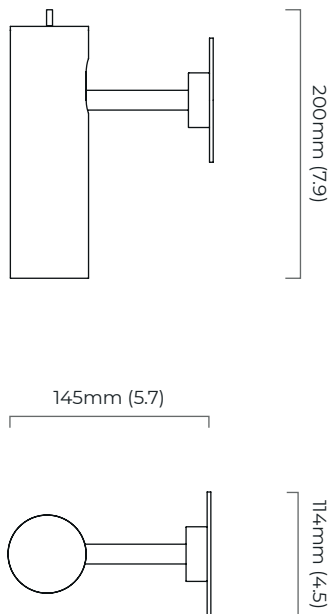

HERON WALL

FINISH

satin brass

DIMENSIONS (body of fixture)

114 x 145 x 200 mm (w x d x h)

WEIGHT

2kg (4.4lbs)

ILLUMINATION

HERON WALL - DALI-A

FINISH

satin brass

DIMENSIONS (body of fixture)

114 x 145 x 200 mm (w x d x h)

WEIGHT

2kg (4.4lbs)

ILLUMINATION

CEILING ROSE / PLATE

round wall plate - \varnothing 114 x 5 mm (\varnothing x h)

CERTIFICATION

movable head

mounting plate dimensions

DALI converter dimensions

*Diagrams are not to scale.

SKU NUMBER	FINISH DESCRIPTION	TYPE OF DALI	VOLTAGE
HERWAOSB-DALIA-240	satin brass	DALI A included - For lights that do not require aesthetic alterations. Dali can be fitted inside the ceiling/wall cavity	220 - 240V

HERON WALL - DALI-B

FINISH

satin brass

DIMENSIONS (body of fixture)

114 x 170 x 200 mm (w x d x h)

WEIGHT

2kg (4.4lbs)

ILLUMINATION