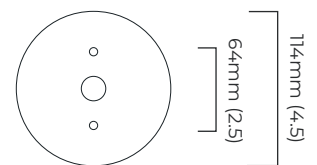

HERON WALL

FINISH

satin brass

DIMENSIONS (body of fixture)

114 x 145 x 200 mm (w x d x h)

WEIGHT

2kg (4.4lbs)

ILLUMINATION

CERTIFICATION

movable head

North America junction box cover

mounting plate dimensions

*Diagrams are not to scale.

SKU NUMBER	FINISH DESCRIPTION	VOLTAGE
HERWAOSB-240	satin brass	220 - 240V
HERWAOSB-110	satin brass	110 - 130V

HERON WALL - DALI-A

FINISH

satin brass

DIMENSIONS (body of fixture)

114 x 145 x 200 mm (w x d x h)

WEIGHT

2kg (4.4lbs)

ILLUMINATION

HERON WALL - DALI-B

FINISH

satin brass

DIMENSIONS (body of fixture)

114 x 170 x 200 mm (w x d x h)

WEIGHT

2kg (4.4lbs)

ILLUMINATION