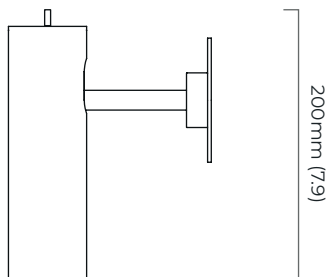

HERON WALL

FINISH

satin brass

DIMENSIONS (body of fixture)

114 x 145 x 200 mm (w x d x h)

WEIGHT

2kg (4.4lbs)

ILLUMINATION

CERTIFICATION

movable head

North America junction box cover

mounting plate dimensions

*Diagrams are not to scale.

SKU NUMBER	FINISH DESCRIPTION	VOLTAGE
HERWAOSB-240	satin brass	220 - 240V
HERWAOSB-110	satin brass	110 - 130V

HERON WALL - DALI-A

FINISH

satin brass

DIMENSIONS (body of fixture)

114 x 145 x 200 mm (w x d x h)

WEIGHT

2kg (4.4lbs)

ILLUMINATION

HERON WALL - DALI-B

FINISH

satin brass

DIMENSIONS (body of fixture)

114 x 170 x 200 mm (w x d x h)

WEIGHT

2kg (4.4lbs)

ILLUMINATION