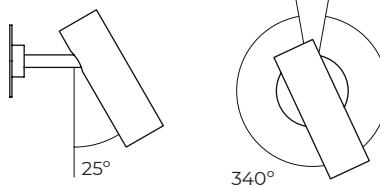

HERON WALL

FINISH

satin brass

DIMENSIONS (body of fixture)

114 x 145 x 200 mm (w x d x h)

WEIGHT

2kg (4.4lbs)

ILLUMINATION

CERTIFICATION

movable head

North America junction box cover

mounting plate dimensions

*Diagrams are not to scale.

SKU NUMBER	FINISH DESCRIPTION	VOLTAGE
HERWAOSB-240	satin brass	220 - 240V
HERWAOSB-110	satin brass	110 - 130V

HERON WALL - DALI-A

FINISH

satin brass

DIMENSIONS (body of fixture)

114 x 145 x 200 mm (w x d x h)

WEIGHT

2kg (4.4lbs)

ILLUMINATION

HERON WALL - DALI-B

FINISH

satin brass

DIMENSIONS (body of fixture)

114 x 170 x 200 mm (w x d x h)

WEIGHT

2kg (4.4lbs)

ILLUMINATION