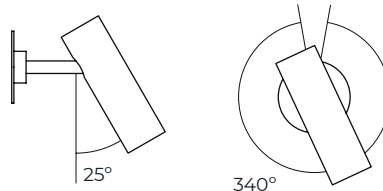

HERON WALL

FINISH

satin brass

DIMENSIONS (body of fixture)

114 x 145 x 200 mm (w x d x h)

WEIGHT

2kg (4.4lbs)

ILLUMINATION

HERON WALL - DALI-A

FINISH

satin brass

DIMENSIONS (body of fixture)

114 x 145 x 200 mm (w x d x h)

WEIGHT

2kg (4.4lbs)

ILLUMINATION

CEILING ROSE / PLATE

round wall plate - \varnothing 114 x 5 mm (\varnothing x h)

CERTIFICATION

movable head

mounting plate dimensions

DALI converter dimensions

*Diagrams are not to scale.

SKU NUMBER	FINISH DESCRIPTION	TYPE OF DALI	VOLTAGE
HERWAOSB-DALIA-240	satin brass	DALI A included - For lights that do not require aesthetic alterations. Dali can be fitted inside the ceiling/wall cavity	220 - 240V

HERON WALL - DALI-B

FINISH

satin brass

DIMENSIONS (body of fixture)

114 x 170 x 200 mm (w x d x h)

WEIGHT

2kg (4.4lbs)

ILLUMINATION