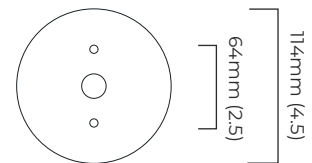

HERON WALL

FINISH

satin brass

DIMENSIONS (body of fixture)

114 x 145 x 200 mm (w x d x h)

WEIGHT

2kg (4.4lbs)

ILLUMINATION

HERON WALL - DALI-A

FINISH

satin brass

DIMENSIONS (body of fixture)

114 x 145 x 200 mm (w x d x h)

WEIGHT

2kg (4.4lbs)

ILLUMINATION

CEILING ROSE / PLATE

round wall plate - \varnothing 114 x 5 mm (\varnothing x h)

CERTIFICATION

movable head

mounting plate dimensions

DALI converter dimensions

*Diagrams are not to scale.

SKU NUMBER	FINISH DESCRIPTION	TYPE OF DALI	VOLTAGE
HERWAOSB-DALIA-240	satin brass	DALI A included - For lights that do not require aesthetic alterations. Dali can be fitted inside the ceiling/wall cavity	220 - 240V

HERON WALL - DALI-B

FINISH

satin brass

DIMENSIONS (body of fixture)

114 x 170 x 200 mm (w x d x h)

WEIGHT

2kg (4.4lbs)

ILLUMINATION