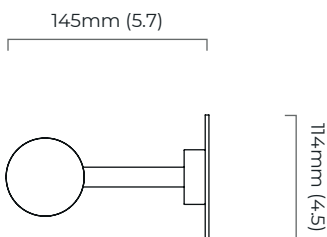

movable head