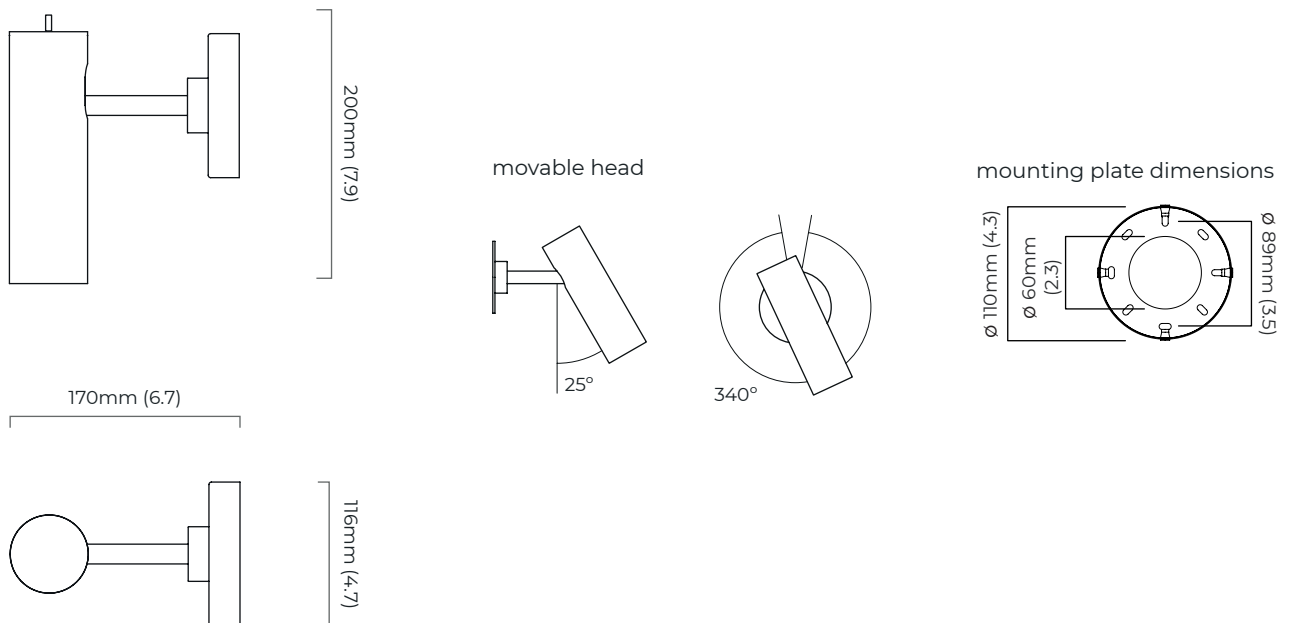

HERON WALL - DALI-B

FINISH

satin brass

DIMENSIONS (body of fixture)

114 x 170 x 200 mm (w x d x h)

WEIGHT

2kg (4.4lbs)

ILLUMINATION

220-240v - 1 x GU10 - 5.5w - 2700k - LED ONLY
DALI converter to be installed in the wall rose

DIMMING

dimnable bulb required
DALI option available (220-240v only)

CEILING ROSE / PLATE

round wall rose - $\varnothing$ 116 x 25 mm ($\varnothing$ x h)

CERTIFICATION

*Diagrams are not to scale.

SKU NUMBER	FINISH DESCRIPTION	TYPE OF DALI	VOLTAGE
HERWAOSB-DALIB-240	satin brass	DALI B included - The light will feature a deeper ceiling/wall rose. For use when there is no space in the existing ceiling/wall cavity	220 - 240V