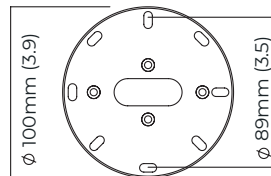

HERON WALL

FINISH

satin brass

DIMENSIONS (body of fixture)

114 x 145 x 200 mm (w x d x h)

WEIGHT

2kg (4.4lbs)

ILLUMINATION

CERTIFICATION

movable head

North America junction box cover

mounting plate dimensions

*Diagrams are not to scale.

SKU NUMBER	FINISH DESCRIPTION	VOLTAGE
HERWAOSB-240	satin brass	220 - 240V
HERWAOSB-110	satin brass	110 - 130V

HERON WALL - DALI-A

FINISH

satin brass

DIMENSIONS (body of fixture)

114 x 145 x 200 mm (w x d x h)

WEIGHT

2kg (4.4lbs)

ILLUMINATION

HERON WALL - DALI-B

FINISH

satin brass

DIMENSIONS (body of fixture)

114 x 170 x 200 mm (w x d x h)

WEIGHT

2kg (4.4lbs)

ILLUMINATION