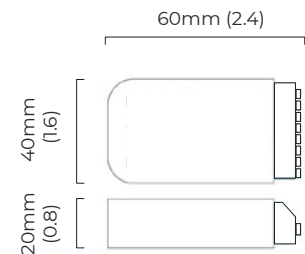

HERON WALL

FINISH

satin brass

DIMENSIONS (body of fixture)

114 x 145 x 200 mm (w x d x h)

WEIGHT

2kg (4.4lbs)

ILLUMINATION

HERON WALL - DALI-A

FINISH

satin brass

DIMENSIONS (body of fixture)

114 x 145 x 200 mm (w x d x h)

WEIGHT

2kg (4.4lbs)

ILLUMINATION

CEILING ROSE / PLATE

round wall plate - \varnothing 114 x 5 mm (\varnothing x h)

CERTIFICATION

movable head

mounting plate dimensions

DALI converter dimensions

*Diagrams are not to scale.

SKU NUMBER	FINISH DESCRIPTION	TYPE OF DALI	VOLTAGE
HERWAOSB-DALIA-240	satin brass	DALI A included - For lights that do not require aesthetic alterations. Dali can be fitted inside the ceiling/wall cavity	220 - 240V

HERON WALL - DALI-B

FINISH

satin brass

DIMENSIONS (body of fixture)

114 x 170 x 200 mm (w x d x h)

WEIGHT

2kg (4.4lbs)

ILLUMINATION