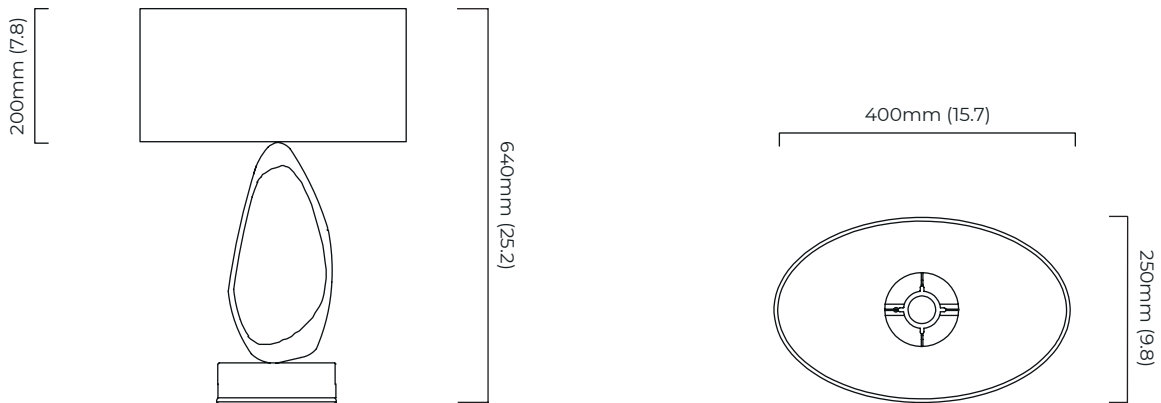

STELLA TABLE

FINISH

bronze with satin brass and black base, dove grey silk shade with silk diffuser

DIMENSIONS (body of fixture)

400 x 250 x 640 mm (w x d x h)

WEIGHT

5kg (11lbs)

FLEX

2000mm cord set with black flex and inline dimmer

ILLUMINATION

220-240v - 1 x E27 - 60w max (or 8w LED 2700k)

110-130v - 1 x E26 - 60w max (or 8w LED 2700k)

DIMMING

dimnable bulb required

CERTIFICATION

*Diagrams are not to scale.

SKU NUMBER	FINISH DESCRIPTION	VOLTAGE
STETAOBZSBDG-240	bronze with satin brass and black base, dove grey silk shade with silk diffuser	220 - 240V
STETAOBZSBDG-110	bronze with satin brass and black base, dove grey silk shade with silk diffuser	110 - 130V