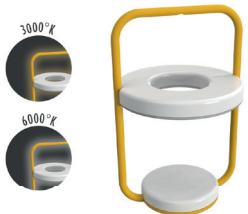

# ULLI

3810 - LAMP H.12 IN.  
DESIGN BY STUDIO FERMOb

NEW RESIDENTIAL CONTRACT INTENSIVE

Polycarbonate diffuser  
Aluminium frame  
ABS Base  
Technology: integrated LED - Luminous flux: 220 lm  
Switch type: touch-activated dimmer  
Function of the switch: change the light temperature (clic 1s),  
change the brightness (10 to 100%, click 4 s),  
change the light temperature (double short click), ON/OFF (short click, 1s)  
Lighting mood:  
Position 1 warm white (3000°K) dimmer switch (10 to 100%)  
Position 2 cool white (6000°K) dimmer switch (10 to 100%)  
Type of power supply: battery - Min. Battery life (100%): 6 h  
Battery use cycle: 300 cycle  
Recharge time: 4h - Type of recharge : USB Fermob magnet – Cable (provided) 59 in.  
Bypass to prevent battery damage during wired use  
2 A - 5 V - 3 W - IP54 (Ingress protection) | IK 6 (Impact resistance) | CE | FCC | UKCA  
Energy rating: F  
*Powered by Smart & Green*

3 lbs

- 381067 ● Poppy
- 381002 ● Cedar green
- 381092 ● Deep blue
- 3810C6 ● Honey

ULLI

LIGHTING