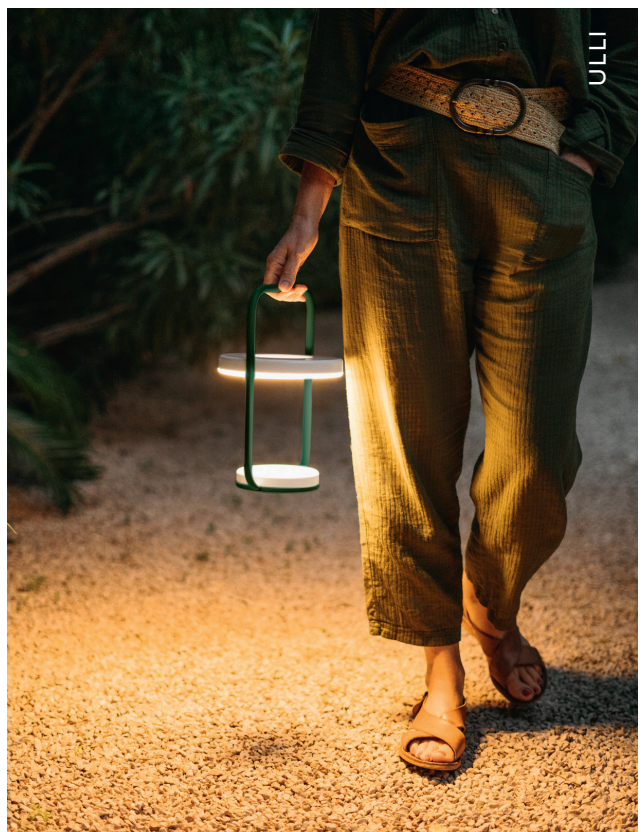

# ULLI

3810 - LAMP H.12 IN.  
DESIGN BY STUDIO FERMOb

NEW RESIDENTIAL CONTRACT INTENSIVE

Polycarbonate diffuser  
Aluminium frame  
ABS Base  
Technology: integrated LED - Luminous flux: 220 lm  
Switch type: touch-activated dimmer  
Function of the switch: change the light temperature (clic 1s),  
change the brightness (10 to 100%, click 4 s),  
change the light temperature (double short click), ON/OFF (short click, 1s)  
Lighting mood:  
Position 1 warm white (3000°K) dimmer switch (10 to 100%)  
Position 2 cool white (6000°K) dimmer switch (10 to 100%)  
Type of power supply: battery - Min. Battery life (100%): 6 h  
Battery use cycle: 300 cycle  
Recharge time: 4h - Type of recharge : USB Fermob magnet – Cable (provided) 59 in.  
Bypass to prevent battery damage during wired use  
2 A - 5 V - 3 W - IP54 (Ingress protection) | IK 6 (Impact resistance) | CE | FCC | UKCA  
Energy rating: F  
*Powered by Smart & Green*

3 lbs

- 381067 ● Poppy
- 381002 ● Cedar green
- 381092 ● Deep blue
- 3810C6 ● Honey

ULLI

LIGHTING