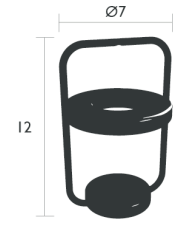

# ULLI

3810 - LAMP H.12 IN.  
DESIGN BY STUDIO FERMOb

NEW RESIDENTIAL CONTRACT INTENSIVE

Polycarbonate diffuser  
Aluminium frame  
ABS Base  
Technology: integrated LED - Luminous flux: 220 lm  
Switch type: touch-activated dimmer  
Function of the switch: change the light temperature (clic 1s),  
change the brightness (10 to 100%, click 4 s),  
change the light temperature (double short click), ON/OFF (short click, 1s)  
Lighting mood:  
Position 1 warm white (3000°K) dimmer switch (10 to 100%)  
Position 2 cool white (6000°K) dimmer switch (10 to 100%)  
Type of power supply: battery - Min. Battery life (100%): 6 h  
Battery use cycle: 300 cycle  
Recharge time: 4h - Type of recharge : USB Fermob magnet – Cable (provided) 59 in.  
Bypass to prevent battery damage during wired use  
2 A - 5 V - 3 W - IP54 (Ingress protection) | IK 6 (Impact resistance) | CE | FCC | UKCA  
Energy rating: F  
*Powered by Smart & Green*

3 lbs

- 381067 ● Poppy
- 381002 ● Cedar green
- 381092 ● Deep blue
- 3810C6 ● Honey

ULLI

LIGHTING