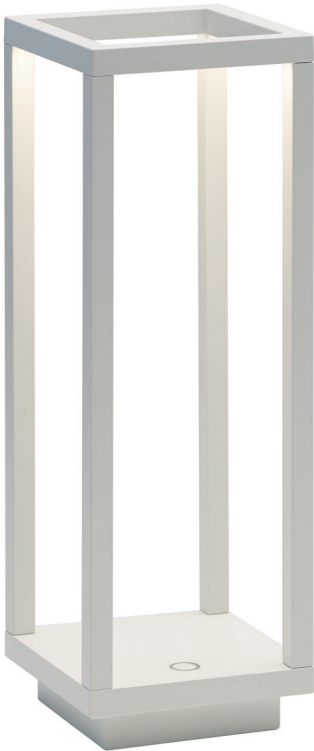

# Home™ Lamp

11.6" / 29.4 cm

3.9" / 10 cm

3.9 x 3.9 x 11.6 inches  
10 x 10 x 29.4 cm  
2.2W LED - 165 lm - 3000K  
100-240V - 50/60Hz - CRI>80  
5Vdc max 1A- IP54

- Full-range touch-dimming
- Suitable for outdoor use
- Battery lasts approximately 12 hours
- Charging time about 6 - 8 hours
- Induction charging base and plug included

\$159

White  
LD0258B3

Rust  
LD0258R3

Dark Grey  
LD0258N3