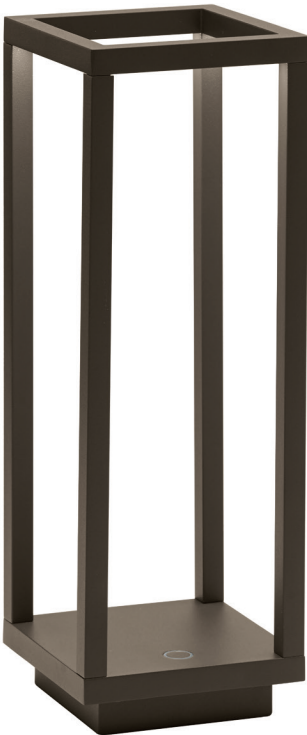

# Home™ Lamp

11.6" / 29.4 cm

3.9" / 10 cm

3.9 x 3.9 x 11.6 inches  
10 x 10 x 29.4 cm  
2.2W LED - 165 lm - 3000K  
100-240V - 50/60Hz - CRI>80  
5Vdc max 1A- IP54

- Full-range touch-dimming
- Suitable for outdoor use
- Battery lasts approximately 12 hours
- Charging time about 6 - 8 hours
- Induction charging base and plug included

\$159

White  
LD0258B3

Rust  
LD0258R3

Dark Grey  
LD0258N3