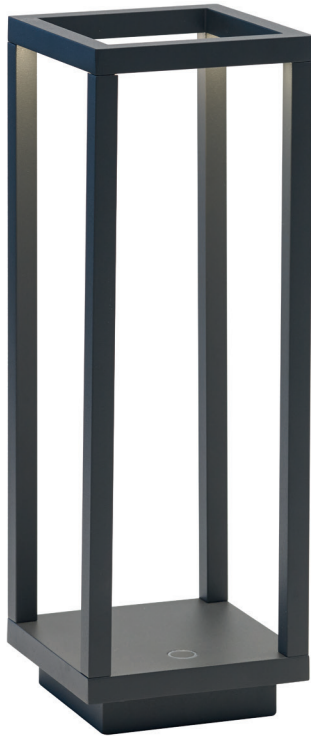

# Home™ Lamp

11.6" / 29.4 cm

3.9" / 10 cm

3.9 x 3.9 x 11.6 inches  
10 x 10 x 29.4 cm  
2.2W LED - 165 lm - 3000K  
100-240V - 50/60Hz - CRI>80  
5Vdc max 1A- IP54

- Full-range touch-dimming
- Suitable for outdoor use
- Battery lasts approximately 12 hours
- Charging time about 6 - 8 hours
- Induction charging base and plug included

\$159

White  
LD0258B3

Rust  
LD0258R3

Dark Grey  
LD0258N3