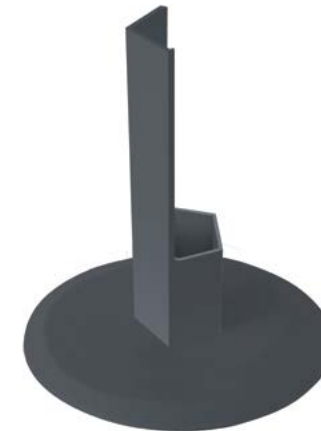

Lighting Module

Three Sizes · Three Finishes · Three Color Temperatures · Four-Step Dimming

- Painted extruded aluminum fixture
- Satin opal polycarbonate diffuser
- Suitable for outdoor and indoor use (IP65)
- Impact resistance (IK07) and salt spray resistance (1500h)
- Rechargeable and replaceable lithium battery packs
- Battery lasts 8 - 58 hours, depending on the luminous flux setting.
- Rechargeable with a 3.5/1.3 connector, or by contact (when used with the charging base)
- Recharging times at 3.16A: 6/9/12 h (for small/medium/large size respectively)

MODEL	TECHNICAL DATA	FINISHES / ITEM CODE		
Small Pencil Module without Charging Plug \$279	LED DIMMER 6W 530-590-680lm 2700-3150-4000K IP65 CRI>90 100-240V 50-60Hz 19Vdc max 2,5A			
		White LD0800B3	Rust LD0800R3	Dark Grey LD0800G3
Medium Pencil Module without Charging Plug \$399	LED DIMMER 12W 1050-1180-1350lm 2700-3150-4000K IP65 CRI>90 100-240V 50-60Hz 19Vdc max 2,5A			
		White LD0801B3	Rust LD0801R3	Dark Grey LD0801G3
Large Pencil Module without Charging Plug \$549	LED DIMMER 18W 1340-1500-1700lm 2700-3150-4000K IP65 CRI>90 100-240V 50-60Hz 19Vdc max 2,5A			
		White LD0802B3	Rust LD0802R3	Dark Grey LD0802G3
COMPLETE KIT Pencil Module with Charging Plug	Small WHITE: LD0800-CS-B3 RUST: LD0800-CS-R3 DARK GREY: LD0800-CS-G3 \$328	Medium WHITE: LD0801-CS-B3 RUST: LD0801-CS-R3 DARK GREY: LD0801-CS-G3 \$448	Large WHITE: LD0802-CS-B3 RUST: LD0802-CS-R3 DARK GREY: LD0802-CS-G3 \$598	

CHARGING PLUG ONLY	TECHNICAL DATA / ITEM CODE / PRICE
Charger with a 3.5/1.3 connector 	48W 100-240V 50-60Hz 19Vdc max 2,5A LD0800CS \$49

Docking Station

The LD0810 Docking Station charges the Pencil Module when connected to the Charging Plug.

Docking Station **Only**

WHITE: LD0810B3
RUST: LD0810R3
DARK GREY: LD0810G3
\$129

COMPLETE KIT
Pencil Module with
Docking Station
and Charging Plug

Small (19.6")
WHITE: LD0800-DS-B3
RUST: LD0800-DS-R3
DARK GREY: LD0800-DS-G3
\$457