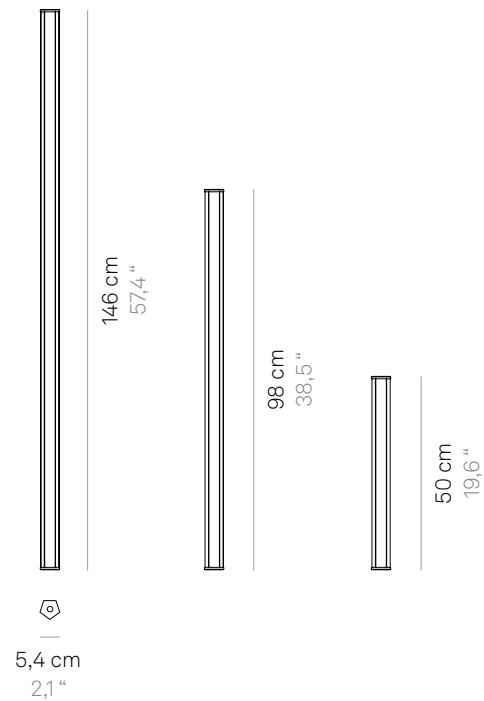

Table Bases

PAGE 5

Horizontal Wall Brackets

Vertical Wall Bracket

PAGE 6 & 7

Vertical Suspension Kit

Horizontal Suspension Kit

PAGE 8 & 9

Lighting Module

Three Sizes · Three Finishes · Three Color Temperatures · Four-Step Dimming

- Painted extruded aluminum fixture
- Satin opal polycarbonate diffuser
- Suitable for outdoor and indoor use (IP65)
- Impact resistance (IK07) and salt spray resistance (1500h)
- Rechargeable and replaceable lithium battery packs
- Battery lasts 8 - 58 hours, depending on the luminous flux setting.
- Rechargeable with a 3.5/1.3 connector, or by contact (when used with the charging base)
- Recharging times at 3.16A: 6/9/12 h (for small/medium/large size respectively)