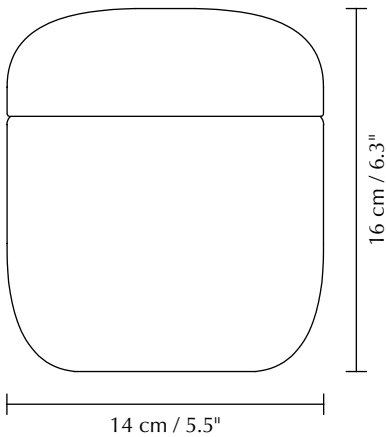

Colour variations

black
polished steel

black
polished brass

black
polished copper

white
polished steel

white
polished brass

white
polished copper

smoked steel

amber brass

UMAGE