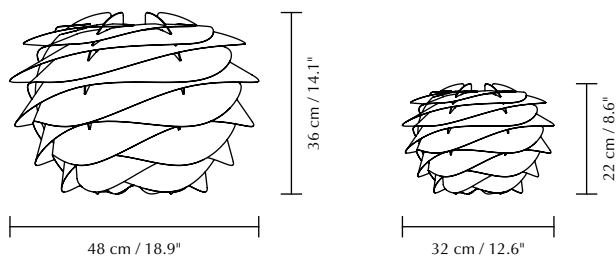

CARMINA

Designed by Søren Ravn Christensen & Anders Klem

 Pendant, floor and table lampshade
Compatible with E26 / E27

 Flip 180°

 Durable

DIMENSIONS
 Ø: 48 cm / 18.9" Ø: 32 cm / 12.6"
H: 36 cm / 14.1" H: 22 cm / 8.6"

MATERIAL
 Polypropylene and polycarbonate

WEIGHT
 Carmina medium: 764 g / 1.7 lb
Carmina mini: 277 g / 0.6 lb

WEIGHT INCL. PACKAGING
 Carmina medium: 1.5 kg / 3.3 lb
Carmina mini: 590 g / 1.3 lb

LIGHT SOURCE
 E26 / E27 - max 15W LED (not included)

PACKAGING DIMENSIONS (L x W x H)
 Medium: 35.4 x 35.4 x 15.2 cm / 13.9 / 13.9 x 6"
Mini: 22 x 22 x 11 cm / 8.6 x 8.6 x 4.3"

ASSEMBLY TIME
 15 min - video guide at umage.com

MEDIA KIT
 Photos and press material
Download at umage.presscloud.com