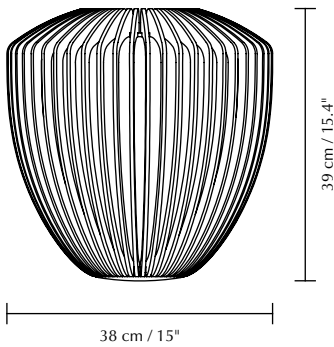

CLAVA WOOD

Designed by Søren Ravn Christensen

Colour variations

oak

dark oak

black oak

Pendant and floor lampshade
Compatible with E26 / E27

DIMENSIONS

Ø: 38 cm / 15"
H: 37.1 cm / 14.6"

MATERIAL

Oak, ash and laminated veneer

WEIGHT

1.3 kg / 2.9 lb

WEIGHT INCL. PACKAGING

1.5 kg / 3.3 lb

LIGHT SOURCE

E26 / E27 - max 15W LED (not included)

PACKAGING DIMENSIONS (L x W x H)

43.4 x 39 x 43.4 cm / 17.1 x 15.4 x 17.1"

ASSEMBLY TIME

5 min

MEDIA KIT

Photos and press material
Download at umage.presscloud.com

ORDERING INFORMATION