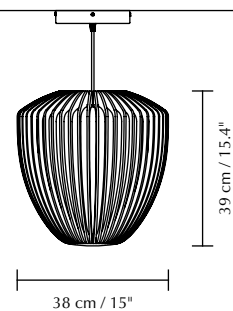

CLAVA WOOD

Designed by Søren Ravn Christensen

The Clava Wood lampshade is made from laser-cut wooden lamellas, creating beautiful rays of light on the walls of the surrounding space. The wooden details add a sophisticated touch of nature to the design and your home, while the organic shape will make the lampshade stand out as a sculptural piece.

The simplistic lines of the wooden lamellas make Clava Wood suitable for many environments and rooms and elevate the dining table as well as a hallway or bedroom ceiling. The lampshade is also an ideal complement to the Santé floor light stand. When combined, they make a great floor lamp that can be placed by your sofa or in any corner of your home that needs a little extra lighting.

The simple yet bold expression of the lampshade, as well as the sophisticated details of the wood, will make the Clava Wood stand out in hotel lobbies, restaurants and cafés as well.

The Clava Wood lampshade is available in oak, dark oak and black oak.

Find more info on our website umage.com

UMAGE