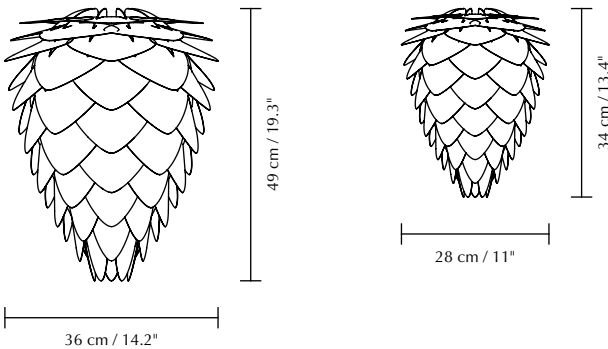

CONIA

Designed by UIMAGE Design Team

Pendant, floor and table lampshade
Compatible with E26 / E27

Flip 180°

Durable

DIMENSIONS

Ø: 36 cm / 14.2" Ø: 28 cm / 11"
H: 49 cm / 19.3" H: 34 cm / 13.4"

MATERIAL

Polypropylene and PC

WEIGHT

Conia medium: 627 g / 1.4 lb
Conia mini: 301 g / 0.7 lb

WEIGHT INCL. PACKAGING

Conia medium: 960 g / 2.1 lb
Conia mini: 500 g / 1.1 lb

PACKAGING DIMENSIONS (L x W x H)

Conia medium: 17.4 x 44 x 2.5 cm / 6.9 x 17.3 x 1"
Conia mini: 12.1 x 29.9 x 2.5 cm / 4.8 x 11.8 x 1"

ASSEMBLY TIME

15 min

MEDIA KIT

Photos and press material
Download at umage.presscloud.com

ORDERING INFORMATION

Conia medium white	EU/UK #2017
Conia medium copper	EU/UK #2032
Conia medium brushed brass	EU/UK #2095
Conia mini white	EU/UK #2019
Conia mini copper	EU/UK #2033
Conia mini brushed brass	EU/UK #2096