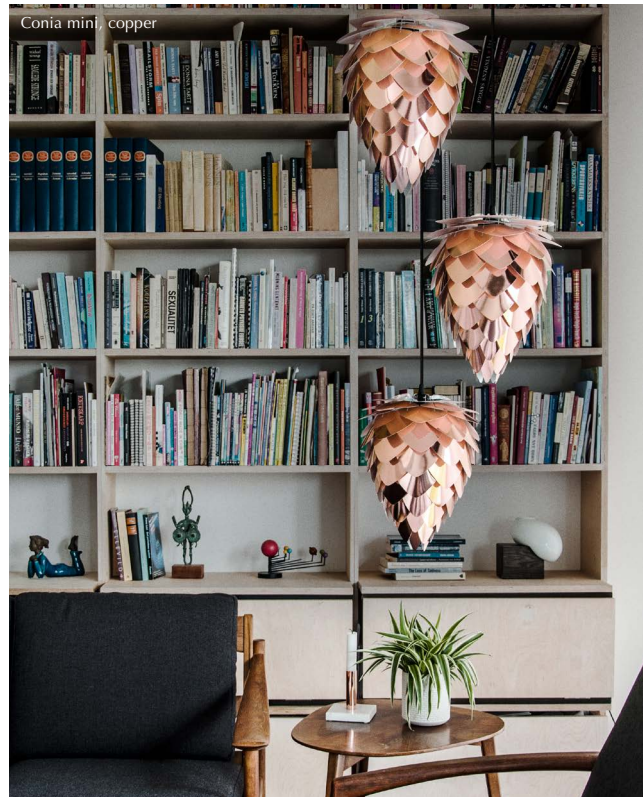

Conia mini, copper

AN INTERIOR DESIGN MEANT TO STAY

Inspired by nature and with their characteristic organic, triangular shaped blades, the Conia lamps cast a warm and glarefree ambient light, making them artistic pieces to illuminate that special spot in a home. The stylish metallic colour confers a glamorous edge to the design and tells a “story” of authenticity and timelessness.

Available in a mini and medium size, the Conia lamp comes in a white, copper and brushed brass version. These could be used either as pendants, floor lamps, or table lamps, making these lamps versatile design pieces. Because the light bulb is not visible from any angle, these stylish lampshades are perfect for any height and any place in a home.

We take the story of Scandinavian design further than ever before by combining aesthetics, simplicity and functionality and infusing it with thoughtful craftsmanship and environmental care. Our designs are deeply rooted in the diverse urban landscape and raw nature surrounding our home in the heart of Copenhagen, Denmark. Having begun our journey in November 2008, we are celebrating our 10th anniversary this year by constantly growing and expanding the conventions around contemporary design.

Find more info on our website umage.com

RECOMMENDED ACCS.

Cord Set	#4005 / #4006
Canopy	#4007 / #4008 / #4029 / #4030
Swag Kit	#4009 / #4010
Tripod floor	#4011 / #4012 / #4015 / #4016
Tripod table	#4021 / #4022 / #4023 / #4024
Tripod base	#4053 / #4054 / #4055 / #4056
Cannonball	#4031 / #4032
Cannonball cluster 2	#4089 / #4091
Cannonball cluster 3	#4090 / #4092
Santé floor	#4035 / #4036 / #4037 / #4038
Santé table	#4045 / #4046 / #4050 / #4052
Santé wall	#4251 / #4252 / #4253 / #4254
Willow single	#4110 / #4111 / #4132 / #4133
Willow double	#4130 / #4134
Willow mini	#4150 / #4151 / #4152 / #4153
Rosette	#4144 / #4145

RECOMMENDED LIGHT SOURCE(S)

Good Idea	#4081
Reflective Idea	#4033
Edison's Idea	#4039
Idea 7W 60 mm / 2.3" LED bulb	#4041
Idea 7W 80 mm / 3.1" LED bulb	#4042
Bright Idea	#4136