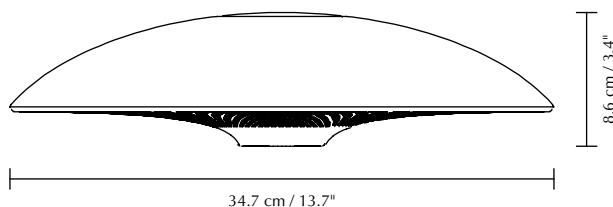

MANTA RAY

Designed by Anders Klem

Floor and table lampshade
Compatible with E26 / E27

DIMENSIONS
Ø: 34.7 cm / 13.7"
H: 8.6 cm / 3.4"

MATERIAL
Steel and opal glass

WEIGHT
1 kg / 2.2 lb

WEIGHT INCL. PACKAGING
1.8 kg / 4 lb

LIGHT SOURCE
E26 / E27 - max 15W LED (not included)

PACKAGING DIMENSIONS (L x W x H)
38 x 38 x 11.4 cm / 27 x 27 x 4.5"

ASSEMBLY TIME
5 min

MEDIA KIT
Photos and press material
Download at umage.presscloud.com