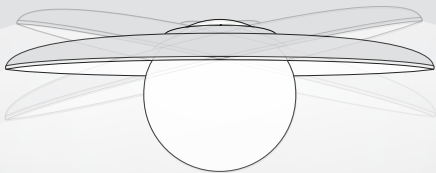

ASSEMBLY GUIDE

Ⓐ x 1 pc.

Find assembly videos by using the QR code or by going online at our website
umage.com/instructions

A

MAX 15W LED BULB
MIN DIAMETER
10 CM/3.9"

E27/E26

E27/E26

A

MAX 15W LED BULB
MIN DIAMETER
10 CM/3.9"

DESIGNED BY
SOREN RAVN CHRISTENSEN

“ To get the perfect
light, you need the
perfect shade. „

CARE AND MAINTENANCE

Please follow the below care and safety instructions to ensure many years of enjoyment with your new design item from UIMAGE.