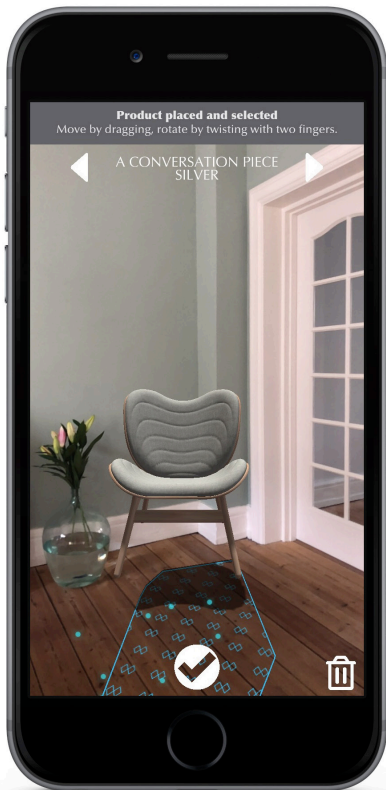

EOS

mini | light brown

ACORN
amber brass

ALUVIA

mini | anthracite grey

UMAGE UNFOLD AT HOME

GET THE FREE UIMAGE APP

Preview our entire collection in your own home – before you buy

Imagine an UIMAGE lamp or furniture piece in your home. Is it the right design, size and colour? We made it easier for you to find the perfect UIMAGE design. Just download our free **UMAGE Unfold at Home** app from the App Store or Play Store, and see how our designs will look in your home!