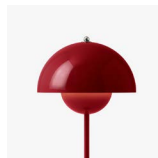

Flowerpot^{VP3}
Verner Panton
1968

Shade Ø: 23cm / 9.1in

Flowerpot^{VP3} Verner Panton 1968

Product category
Table Lamp

Environment
Indoor

Material
Lacquered steel with 2 meter clear PVC cord.

Production process
The two shades are made from deep drawn metal.

Cobalt Blue, Swim Blue, Mustard, Dark Plum, Grey Beige, Tangy Pink, Matt Black, Matt Light Grey, Matt White, Stone Blue, Vermilion Red, Signal Green, Brass-plated, Chrome-plated. Due to variation in material, a slight tone difference may occur.

Related products

VP1 VP7 VP2

VP4 VP8 VP9

→ Cobalt Blue

→ Mustard

→ Dark Plum

→ Tangy Pink

→ Swim Blue

→ Signal Green

→ Vermilion Red

→ Matt Light Grey

→ Matt Black

→ Matt White

→ Stone Blue

→ Grey Beige

→ Brass-plated