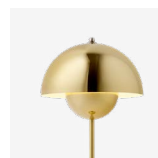

Flowerpot^{VP3}
Verner Panton
1968

Shade Ø: 23cm / 9.1in

Flowerpot^{VP3} Verner Panton 1968

Product category
Table Lamp

Environment
Indoor

Material
Lacquered steel with 2 meter clear PVC cord.

Production process
The two shades are made from deep drawn metal.

Cobalt Blue, Swim Blue, Mustard, Dark Plum, Grey Beige, Tangy Pink, Matt Black, Matt Light Grey, Matt White, Stone Blue, Vermilion Red, Signal Green, Brass-plated, Chrome-plated. Due to variation in material, a slight tone difference may occur.

Related products

VP1 VP7 VP2

VP4 VP8 VP9

→ Cobalt Blue

→ Mustard

→ Dark Plum

→ Tangy Pink

→ Swim Blue

→ Signal Green

→ Vermilion Red

→ Matt Light Grey

→ Matt Black

→ Matt White

→ Stone Blue

→ Grey Beige

→ Brass-plated