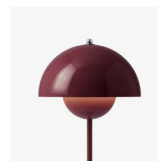

Flowerpot^{VP3}
Verner Panton
1968

Shade Ø: 23cm / 9.1in

Flowerpot^{VP3} Verner Panton 1968

Product category
Table Lamp

Environment
Indoor

Material
Lacquered steel with 2 meter clear PVC cord.

Production process
The two shades are made from deep drawn metal.

Cobalt Blue, Swim Blue, Mustard, Dark Plum, Grey Beige, Tangy Pink, Matt Black, Matt Light Grey, Matt White, Stone Blue, Vermilion Red, Signal Green, Brass-plated, Chrome-plated. Due to variation in material, a slight tone difference may occur.

Related products

VP1 VP7 VP2

VP4 VP8 VP9

→ Cobalt Blue

→ Mustard

→ Dark Plum

→ Tangy Pink

→ Swim Blue

→ Signal Green

→ Vermilion Red

→ Matt Light Grey

→ Matt Black

→ Matt White

→ Stone Blue

→ Grey Beige

→ Brass-plated