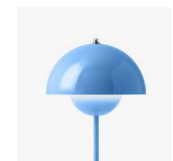

Flowerpot^{VP3}
Verner Panton
1968

Shade Ø: 23cm / 9.1in

Flowerpot^{VP3} Verner Panton 1968

Product category
Table Lamp

Environment
Indoor

Material
Lacquered steel with 2 meter clear PVC cord.

Production process
The two shades are made from deep drawn metal.

Cobalt Blue, Swim Blue, Mustard, Dark Plum, Grey Beige, Tangy Pink, Matt Black, Matt Light Grey, Matt White, Stone Blue, Vermilion Red, Signal Green, Brass-plated, Chrome-plated. Due to variation in material, a slight tone difference may occur.

Related products

VP1 VP7 VP2

VP4 VP8 VP9

→ Cobalt Blue

→ Mustard

→ Dark Plum

→ Tangy Pink

→ Swim Blue

→ Signal Green

→ Vermilion Red

→ Matt Light Grey

→ Matt Black

→ Matt White

→ Stone Blue

→ Grey Beige

→ Brass-plated