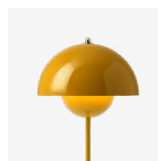

Flowerpot^{VP3}
Verner Panton
1968

Shade Ø: 23cm / 9.1in

Flowerpot^{VP3} Verner Panton 1968

Product category
Table Lamp

Environment
Indoor

Material
Lacquered steel with 2 meter clear PVC cord.

Production process
The two shades are made from deep drawn metal.

Cobalt Blue, Swim Blue, Mustard, Dark Plum, Grey Beige, Tangy Pink, Matt Black, Matt Light Grey, Matt White, Stone Blue, Vermilion Red, Signal Green, Brass-plated, Chrome-plated. Due to variation in material, a slight tone difference may occur.

Related products

VP1 VP7 VP2

VP4 VP8 VP9

→ Cobalt Blue

→ Mustard

→ Dark Plum

→ Tangy Pink

→ Swim Blue

→ Signal Green

→ Vermilion Red

→ Matt Light Grey

→ Matt Black

→ Matt White

→ Stone Blue

→ Grey Beige

→ Brass-plated