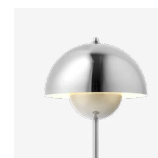

Flowerpot^{VP3}
Verner Panton
1968

Shade Ø: 23cm / 9.1in

Flowerpot^{VP3} Verner Panton 1968

Product category
Table Lamp

Environment
Indoor

Material
Lacquered steel with 2 meter clear PVC cord.

Production process
The two shades are made from deep drawn metal.

Cobalt Blue, Swim Blue, Mustard, Dark Plum, Grey Beige, Tangy Pink, Matt Black, Matt Light Grey, Matt White, Stone Blue, Vermilion Red, Signal Green, Brass-plated, Chrome-plated. Due to variation in material, a slight tone difference may occur.

Related products

VP1 VP7 VP2

VP4 VP8 VP9

→ Cobalt Blue

→ Mustard

→ Dark Plum

→ Tangy Pink

→ Swim Blue

→ Signal Green

→ Vermilion Red

→ Matt Light Grey

→ Matt Black

→ Matt White

→ Stone Blue

→ Grey Beige

→ Brass-plated