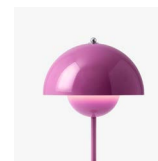

Flowerpot^{VP3}
Verner Panton
1968

Shade Ø: 23cm / 9.1in

Flowerpot^{VP3} Verner Panton 1968

Product category
Table Lamp

Environment
Indoor

Material
Lacquered steel with 2 meter clear PVC cord.

Production process
The two shades are made from deep drawn metal.

Cobalt Blue, Swim Blue, Mustard, Dark Plum, Grey Beige, Tangy Pink, Matt Black, Matt Light Grey, Matt White, Stone Blue, Vermilion Red, Signal Green, Brass-plated, Chrome-plated. Due to variation in material, a slight tone difference may occur.

Related products

VP1 VP7 VP2

VP4 VP8 VP9

→ Cobalt Blue

→ Mustard

→ Dark Plum

→ Tangy Pink

→ Swim Blue

→ Signal Green

→ Vermilion Red

→ Matt Light Grey

→ Matt Black

→ Matt White

→ Stone Blue

→ Grey Beige

→ Brass-plated