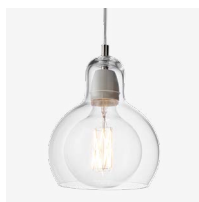

→ Stock item

Clear & clear PVC cord

Silver & Fabric cord

Gold & Fabric cord

→ Clear &
clear PVC cord