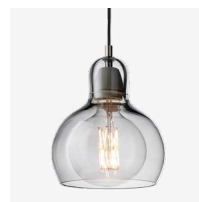

Mega Bulb ^{SR2}

Sofie Refer

2006

Shade Ø: 18cm / 7.1in

Mega Bulb^{SR2}

Sofie Refer

2006

Product category

Pendant

Environment

Indoor

Material

Mouth blown glass, porcelain lamp holder, pvc or fabric cord.

Production process

The glass shade is mouth-blown and handcrafted.

Dimensions

→ Silver & Black cord

→ Gold & White cord

&Tradition[®]