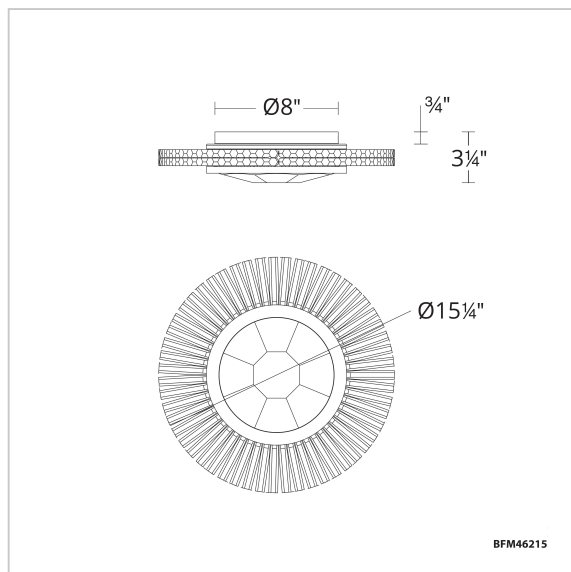

Benediction

BFM46215

LINE DRAWING

Project:

Location:

Fixture Type:

Catalog Number:

DESCRIPTION

Light Source	LED
Dimming	ELV, Triac
Standards	ETL/cETL, Title 24

REPLACEMENT PARTS

- RPL-GLA-46215-02 - Center Crystal
- RPL-GLA-46215-01 - Crystal Bundle

Model	Crystal	Finish	Size	CCT	Voltage	Wattage	Weight	LED Lumens	Delivered Lumens
BFM46215	O	- AB - BK	15"	3000K/3500K/ 4000K/5000K	120V/277V	22W	22lbs	2000	Up To 1450