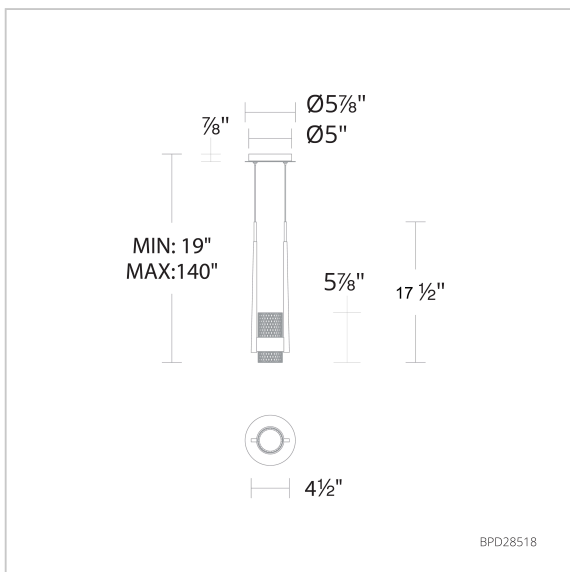

LINE DRAWING

Project:

Location:

Fixture Type:

Catalog Number:

DESCRIPTION

Iconic. The Cadenza mini crystal pendant light brings an Art Deco flair from cut Optic Crystal accented by striking metallic geometry. Radiance® Crystal Dust facets inside the linear crystal elements filter the LED illumination, creating a dazzling warmth that transforms any space into a showstopper.

FEATURES

- Can be mounted on a sloped ceiling.
- Driver concealed within the canopy

CRYSTAL OPTIONS

Radiance®
Crystal Dust
(RD)

FINISH OPTIONS

Aged Brass
(-AB)

Antique
Nickel
(-AN)

SPECIFICATIONS

Light Source LED
Dimming ELV,0-10V, Triac
Standards ETL/cETL, Title 24

REPLACEMENT PARTS

RPL-GLA-28518-04 - Bottom Replacement Crystal AB
RPL-GLA-28518-03 - Top Replacement Crystal AB
RPL-GLA-28518-02 - Bottom Replacement Crystal AN
RPL-GLA-28518-01 - Top Replacement Crystal AN

Model	Crystal	Finish	Size	CCT	Voltage	Wattage	Weight	LED Lumens	Delivered Lumens
BPD28518	RD	- AB - AN	18"	3000K/3500K/ 4000K/5000K	120V/277V	15W	5lbs	1500	Up To 1065.5

Example: BPD28518-AB