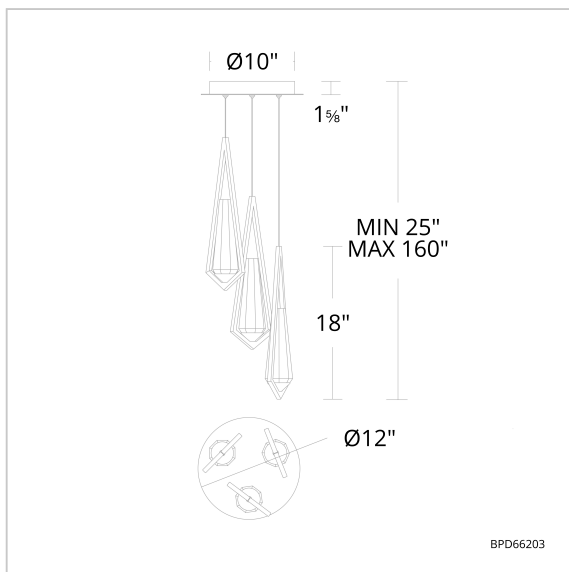

Devotion

BPD66203

LINE DRAWING

Project:

Location:

Fixture Type:

Catalog Number:

DESCRIPTION

The Devotion multi-light luminaire sparkles brilliantly from three pendants composed of Radiance® Crystal Dust tapers held within triangular frames and installed on one round canopy. This dramatic luminaire creates an artful statement while providing ample lighting to surrounding spaces.

SPECIFICATIONS

Light Source	LED
Dimming	ELV,0-10V, Triac
Standards	ETL/cETL, Title 24

REPLACEMENT PARTS

RPL-GLA-66218 - Replacement Crystal 1

Model	Crystal	Finish	# of Lights	CCT	Voltage	Wattage	Weight	LED Lumens	Delivered Lumens
BPD66203	RD	- AB - BK - SN	3 Light	3000K/3500K/ 4000K/5000K	120V-277V	18W	20lbs	1335.6	Up To 1096.2