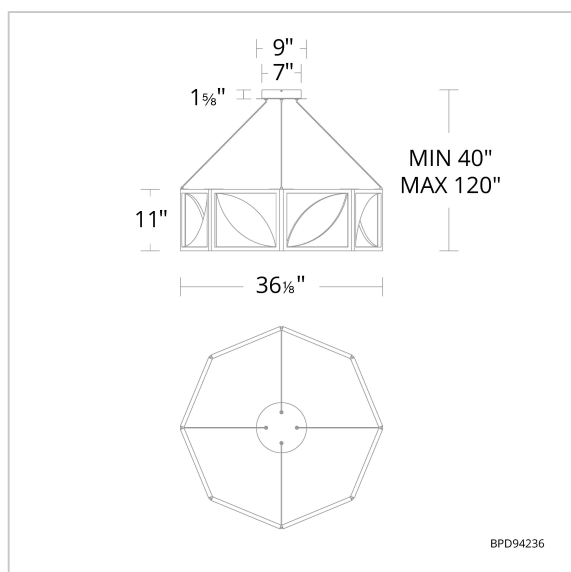

Luna

BPD94236

LINE DRAWING

Project:

Location:

Fixture Type:

Catalog Number:

DESCRIPTION

Model	Crystal	Finish	Size	CCT	Voltage	Wattage	Weight	LED Lumens	Delivered Lumens
BPD94236	RD	- BK	36"	3000K/3500K/ 4000K/5000K	120V-277V	41.5W	21lbs	3046	Up To 2777

Example: BPD94236-BK