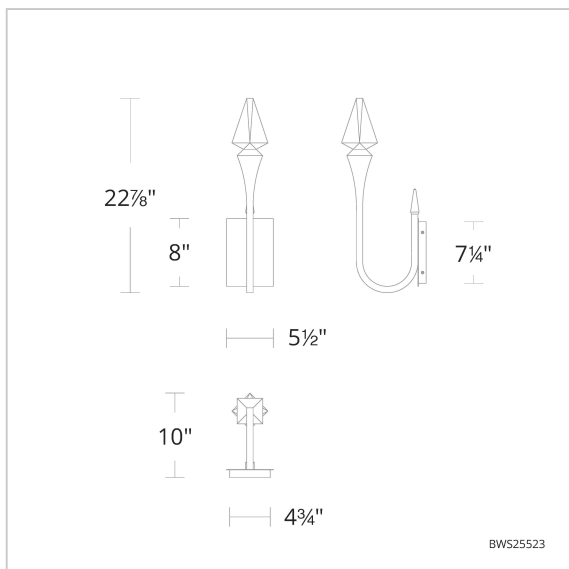

Plumeria

BWS25523

LINE DRAWING

Project:

Location:

Fixture Type:

Catalog Number:

DESCRIPTION

FEATURES

- Can be mounted on wall vertically or upside down
- Driver concealed within the fixture

CRYSTAL OPTIONS

Optic Crystal
(O)

FINISH OPTIONS

Aged Brass
(-AB)

SPECIFICATIONS

Light Source	LED
Dimming	ELV, Triac
Standards	ETL/cETL

REPLACEMENT PARTS

RPL-GLA-25534-02 - Replacement Crystal Small
RPL-GLA-25534-01 - Replacement Crystal Large

Model	Crystal	Finish	Size	CCT	Voltage	Wattage	Weight	LED Lumens	Delivered Lumens
BWS25523	O	- AB	23"	3000K/3500K/ 4000K/5000K	120V-277V	7W	7lbs	228	Up To 223