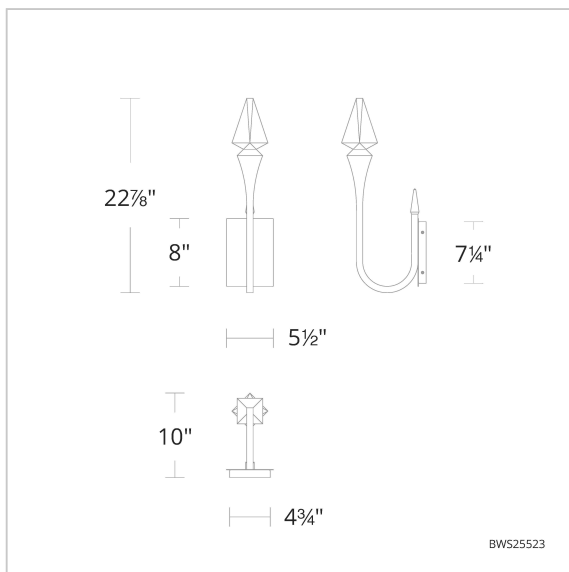

Plumeria

BWSW25523

LINE DRAWING

Project:

Location:

Fixture Type:

Catalog Number:

DESCRIPTION

FEATURES

- Can be mounted on wall vertically or upside down
- Driver concealed within the fixture

CRYSTAL OPTIONS

Optic Crystal
(O)

FINISH OPTIONS

Black
(-BK)

SPECIFICATIONS

Light Source	LED
Dimming	ELV, Triac
Standards	ETL/cETL

REPLACEMENT PARTS

RPL-GLA-25534-02 - Replacement Crystal Small
RPL-GLA-25534-01 - Replacement Crystal Large

Model	Crystal	Finish	Size	CCT	Voltage	Wattage	Weight	LED Lumens	Delivered Lumens
BWSW25523	O	- BK	23"	3000K/3500K/ 4000K/5000K	120V-277V	7W	6lbs	228	Up To 223